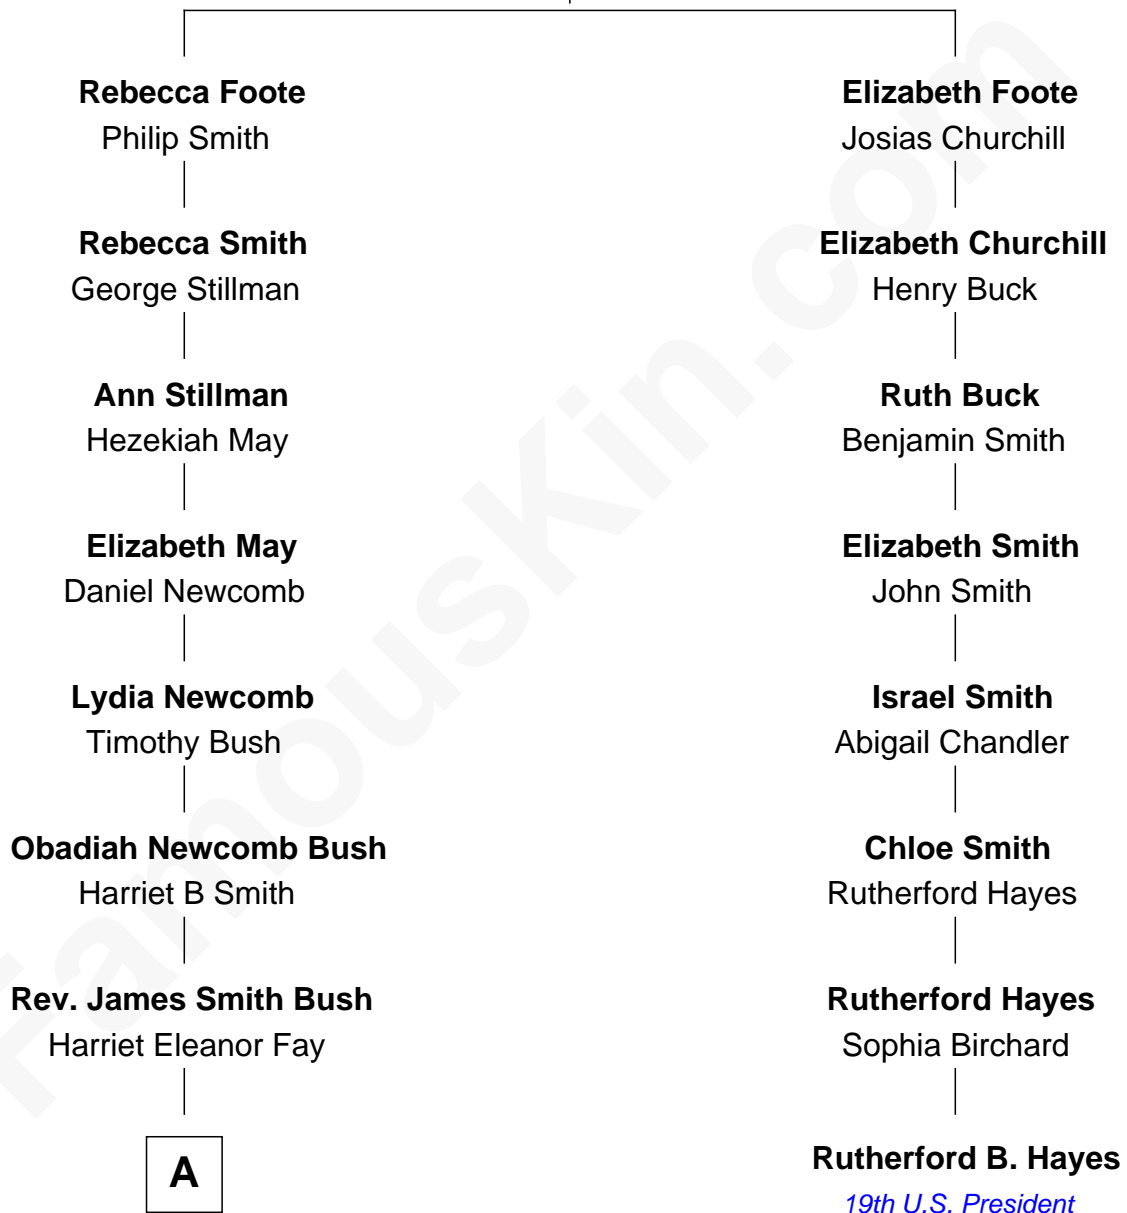

# FamousKin.com Relationship Chart of

**George W. Bush**

*43rd U.S. President*

7th cousin 3 times removed of

**Rutherford B. Hayes**

*19th U.S. President*

**Nathaniel Foote**

Elizabeth Deming

**A**

—  
**Samuel Prescott Bush**

Flora Sheldon

—  
**Prescott Sheldon Bush**

Dorothy Wear Walker

—  
**George Herbert Walker Bush**

Barbara Pierce

—  
**George W. Bush**

*43rd U.S. President*

FamousKin.com