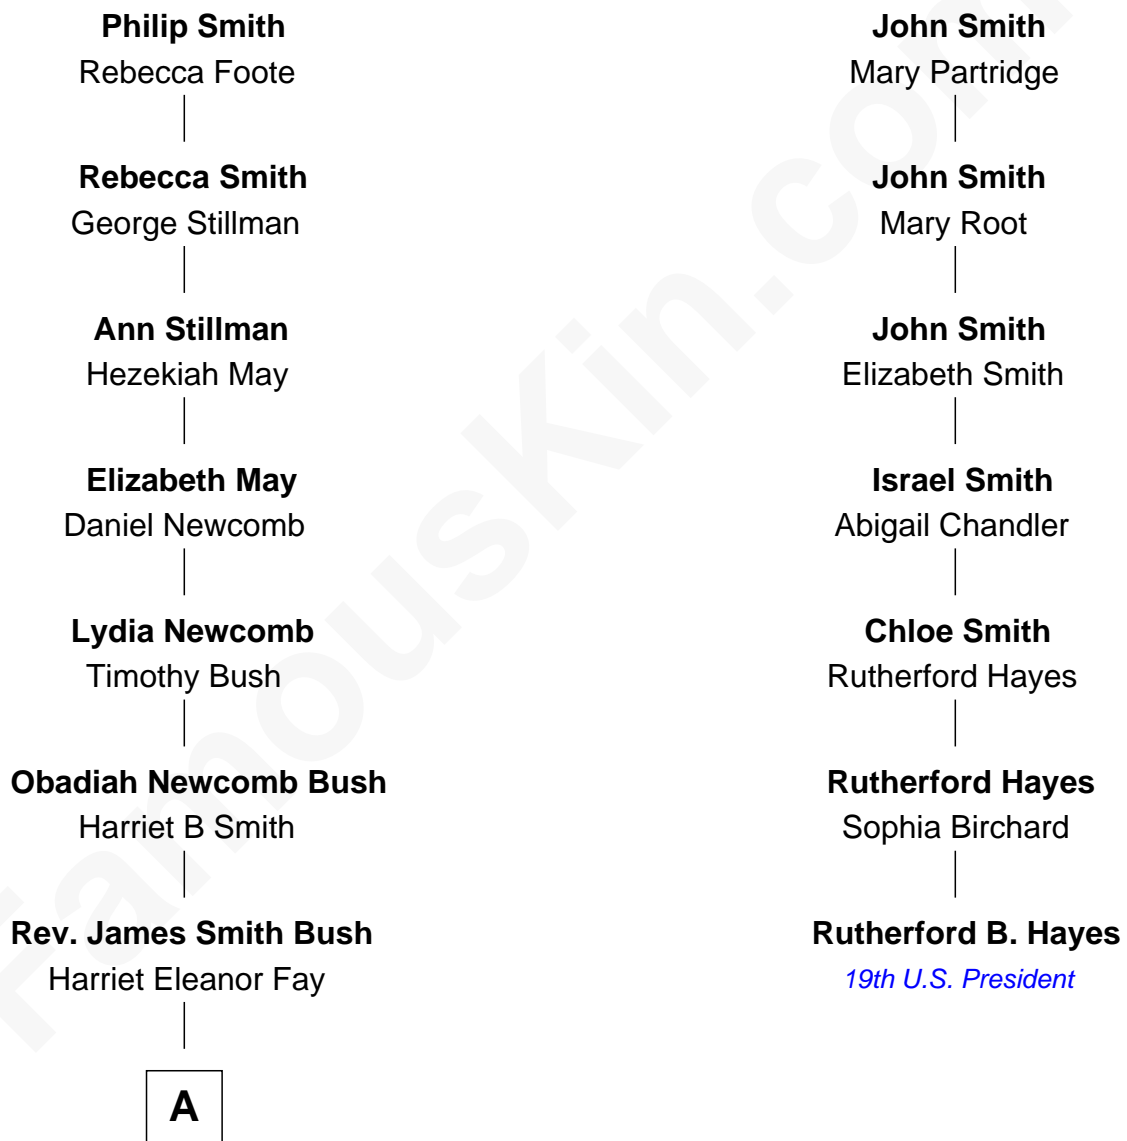

FamousKin.com Relationship Chart of

George W. Bush

43rd U.S. President

6th cousin 4 times removed of

Rutherford B. Hayes

19th U.S. President

Samuel Smith

Elizabeth Smith

A

—
Samuel Prescott Bush

Flora Sheldon

—
Prescott Sheldon Bush

Dorothy Wear Walker

—
George Herbert Walker Bush

Barbara Pierce

—
George W. Bush

43rd U.S. President

FamousKin.com