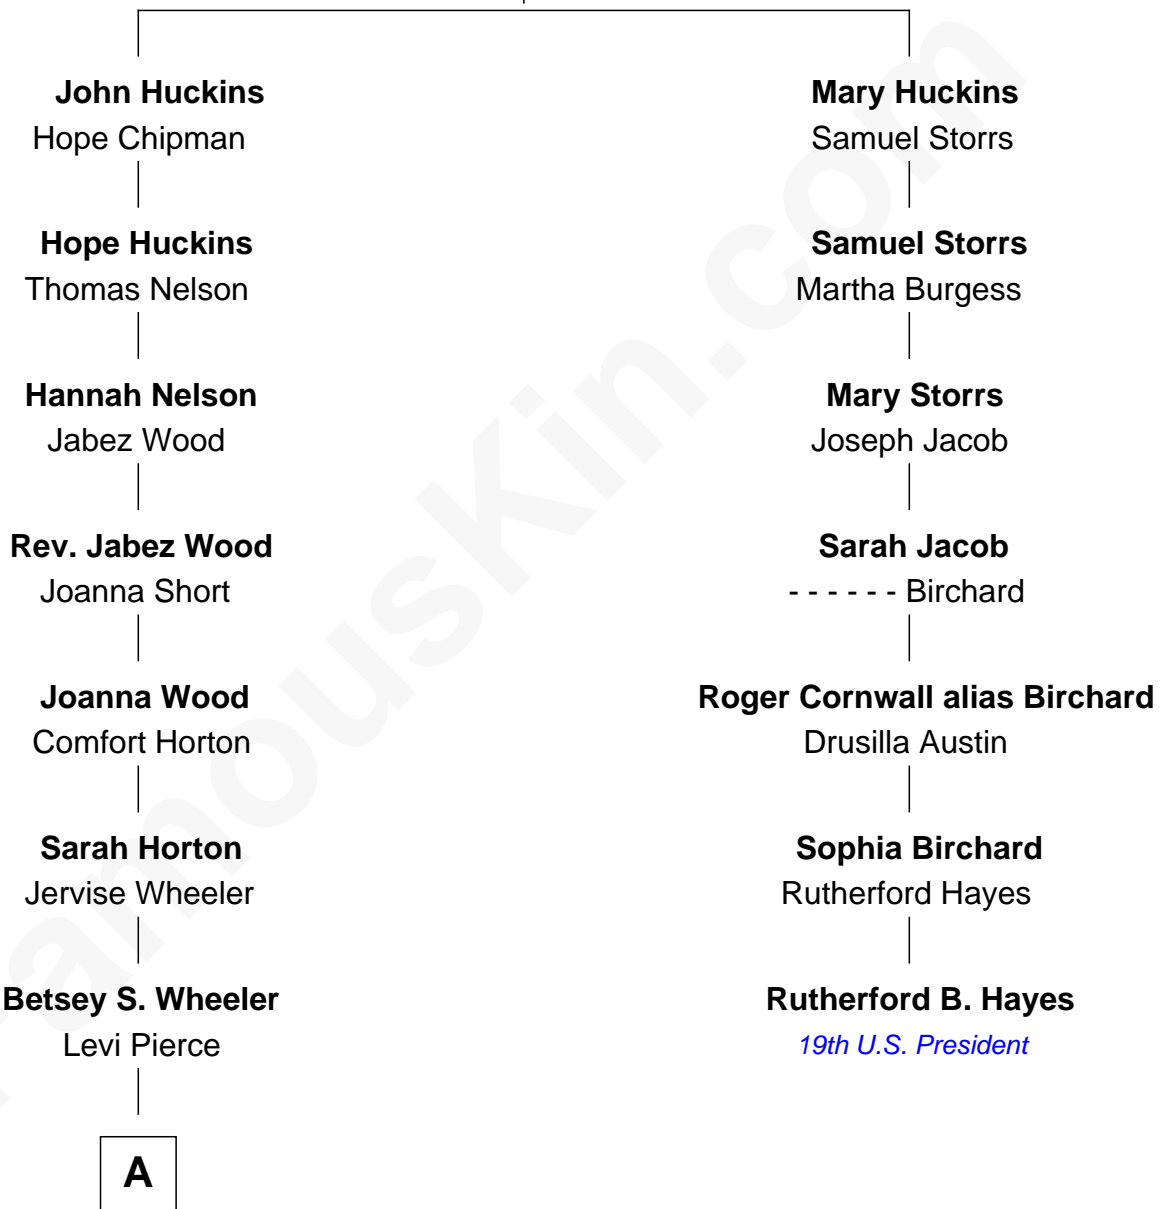

FamousKin.com Relationship Chart of

George W. Bush
43rd U.S. President

6th cousin 6 times removed of

Rutherford B. Hayes
19th U.S. President

Thomas Huckins

with wife
Rose Hilyer

with wife
Mary Wells

A

—
Elizabeth Slade Pierce
Cortland Philip Livingston Butler

—
Mary Elizabeth Butler
Robert Emmet Sheldon

—
Flora Sheldon
Samuel Prescott Bush

—
Prescott Sheldon Bush
Dorothy Wear Walker

—
George Herbert Walker Bush
Barbara Pierce

—
George W. Bush
43rd U.S. President

FamousKin.com