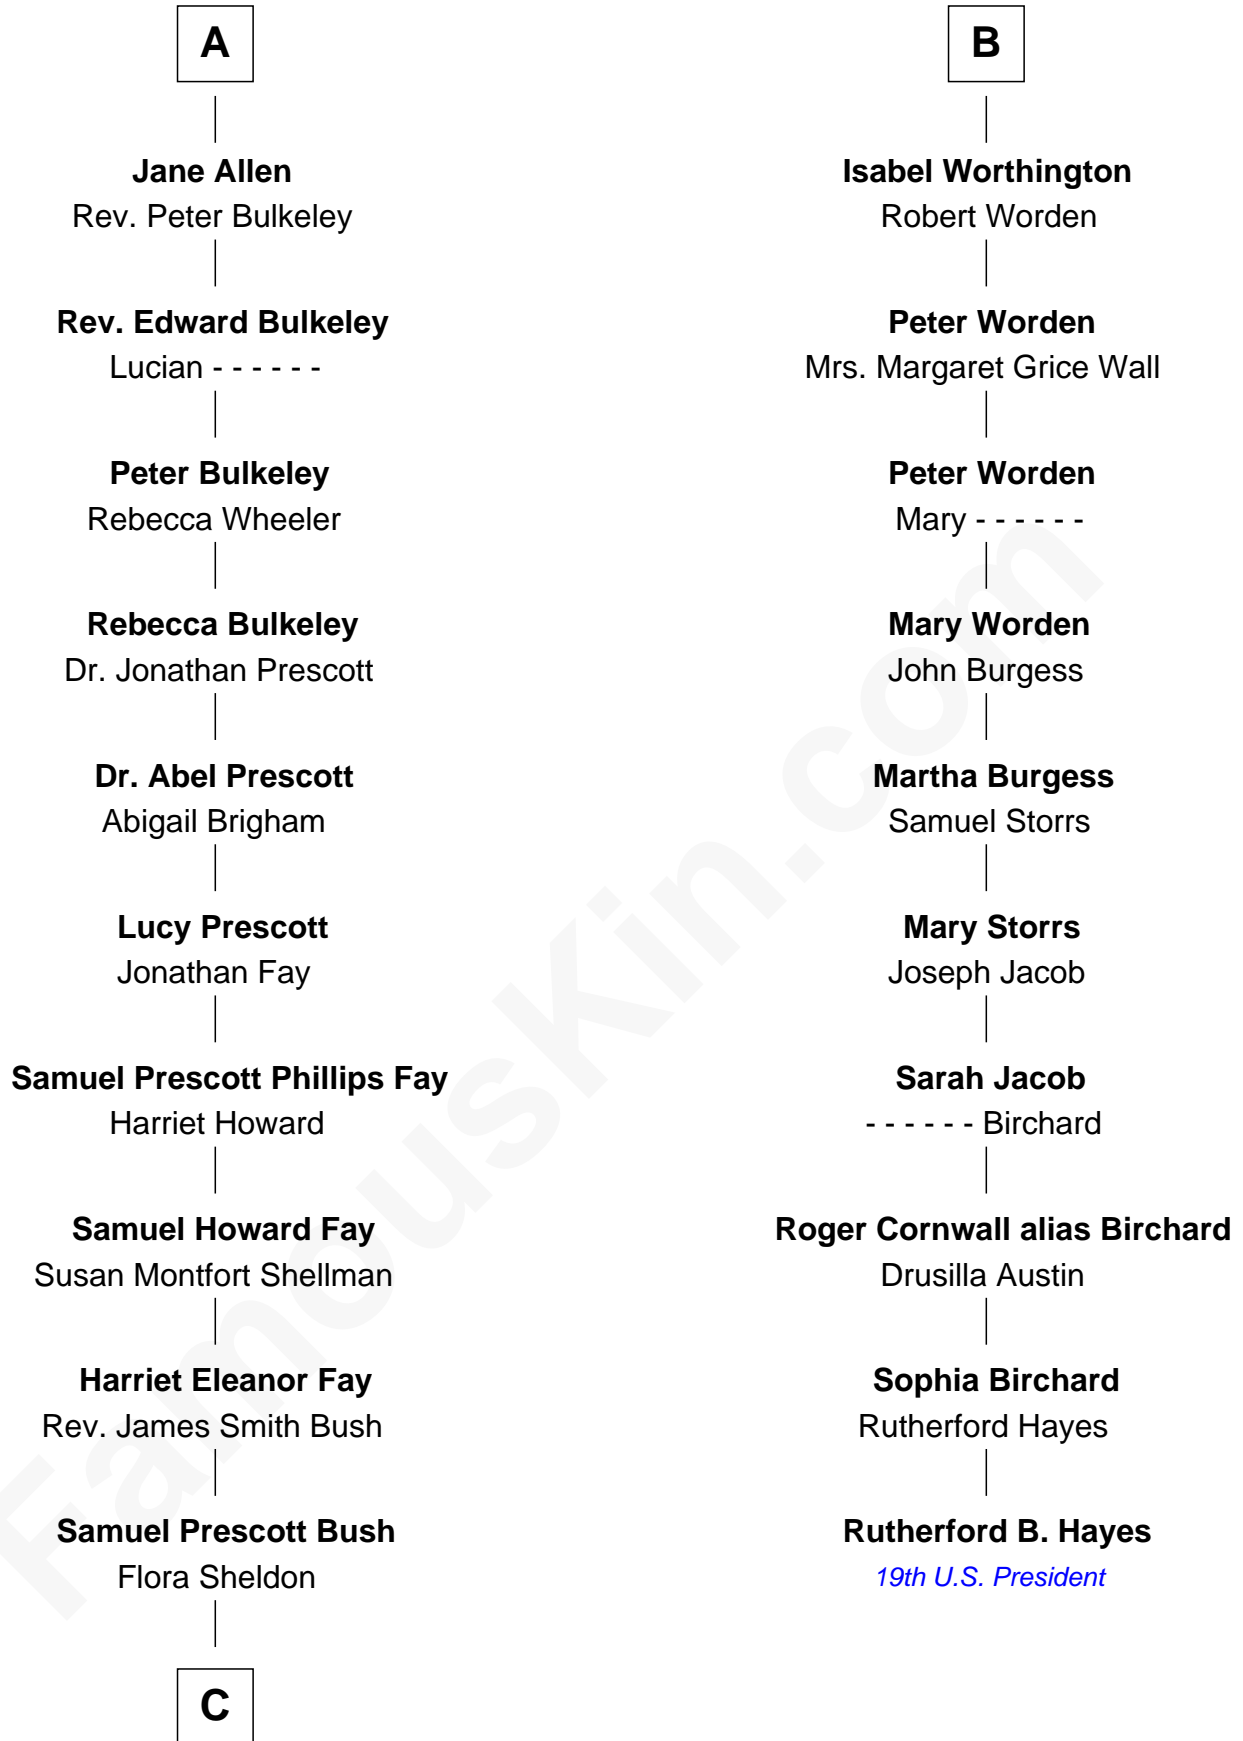

FamousKin.com Relationship Chart of

George W. Bush
43rd U.S. President

16th cousin 3 times removed of

Rutherford B. Hayes
19th U.S. President

C

—
Prescott Sheldon Bush

Dorothy Wear Walker

—
George Herbert Walker Bush

Barbara Pierce

—
George W. Bush

43rd U.S. President

FamousKin.com