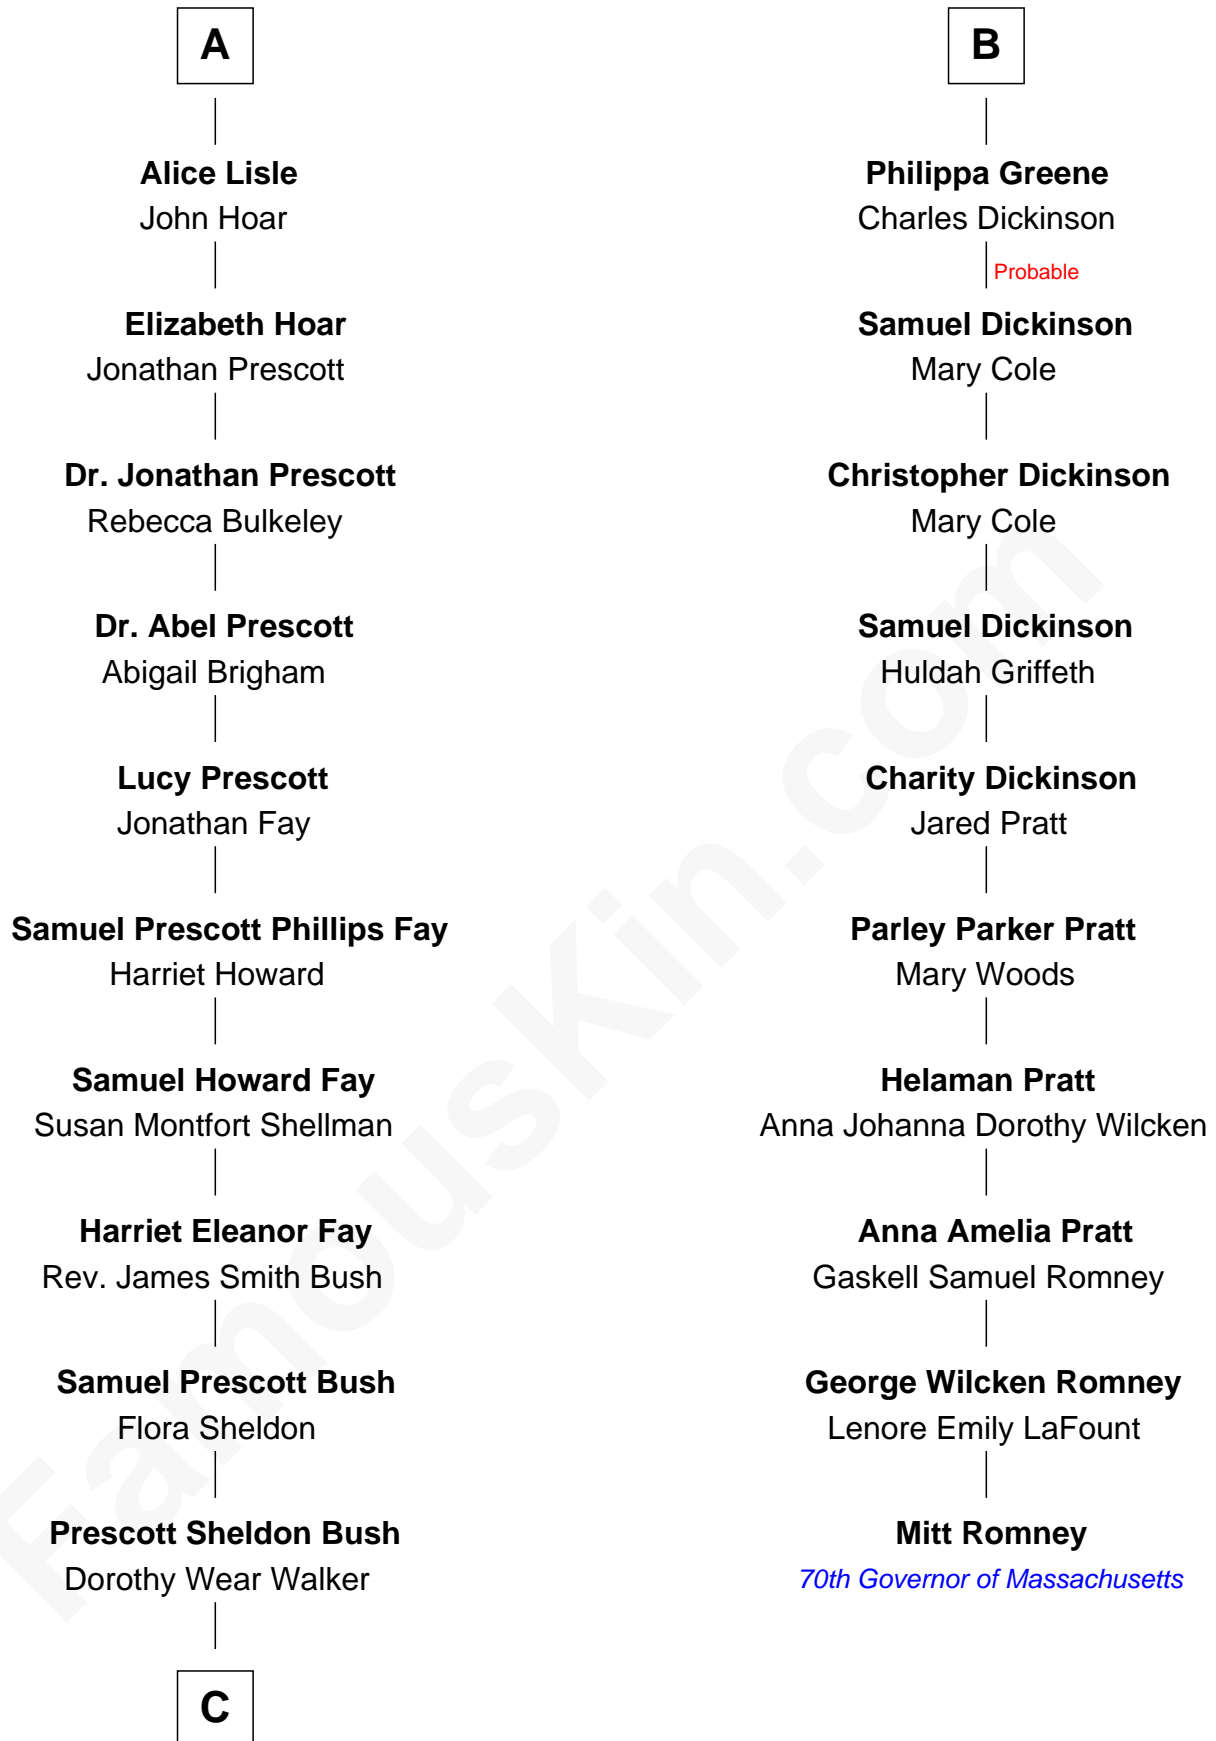

**FamousKin.com**  
**Relationship Chart of**  
**George W. Bush**  
*43rd U.S. President*

**16th cousin 2 times removed of**  
**Mitt Romney**  
*70th Governor of Massachusetts*

**Sir Humphrey Stafford**  
 Eleanor Aylesbury

C

George Herbert Walker Bush

Barbara Pierce

George W. Bush

*43rd U.S. President*

FamousKin.com