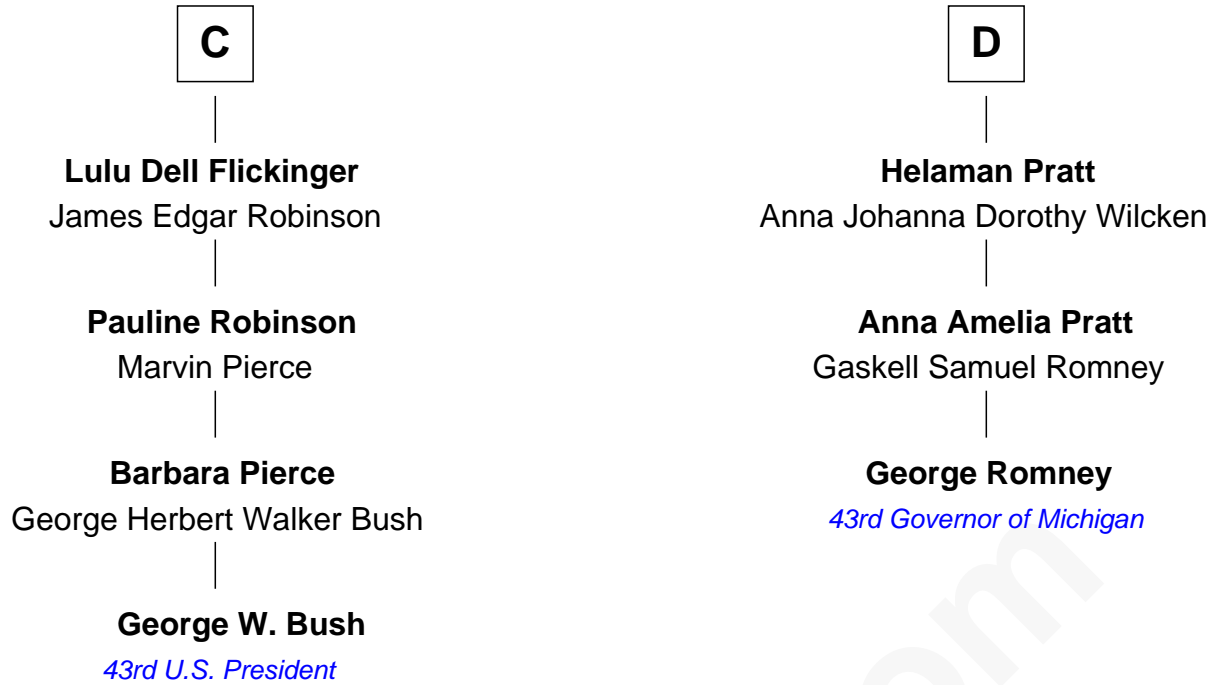

FamousKin.com Relationship Chart of

George W. Bush
43rd U.S. President

19th cousin 1 time removed of

George Romney
43rd Governor of Michigan

Sir Warin Trussell
Maud de St. Philibert

FamousKin.com