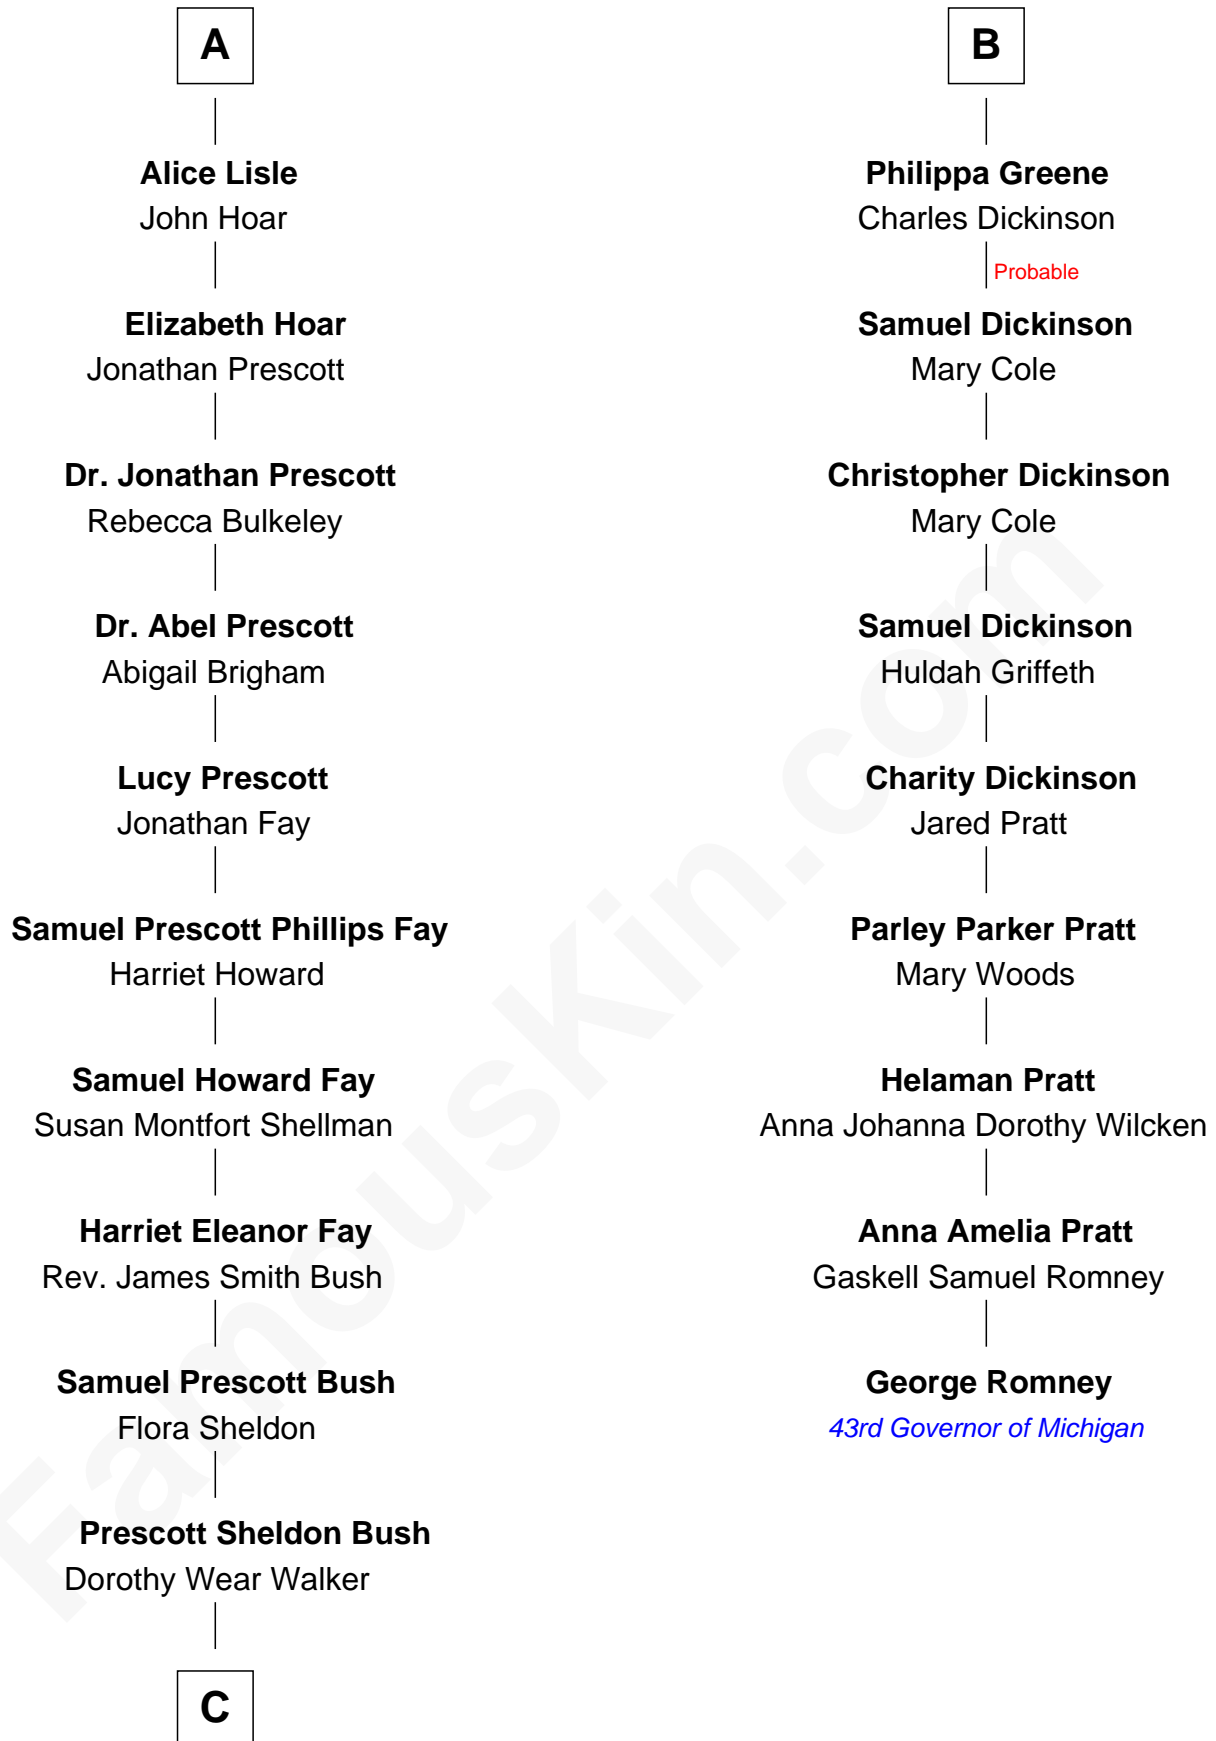

FamousKin.com Relationship Chart of

George W. Bush

43rd U.S. President

15th cousin 3 times removed of

George Romney

43rd Governor of Michigan

Sir Humphrey Stafford

Eleanor Aylesbury

Anne Stafford
Sir William Berkeley

Richard Berkeley
Elizabeth Conningsby

Sir John Berkeley
Isabel Dennis

Sir Richard Berkeley
Elizabeth Jermy

Mary Berkeley
Sir John Hungerford

Bridget Hungerford
Sir William Lisle

John Lisle
Alice Beckenshaw

A

Humphrey Stafford
Katherine Fray

Sir Humphrey Stafford
Margaret Fogge

Sir Humphrey Stafford
Margaret Tame

Ellen Stafford
Thomas Barlow

Stafford Barlow

Audrey Barlow
William Almy

Annis Almy
John Greene

B

C

George Herbert Walker Bush

Barbara Pierce

George W. Bush

43rd U.S. President

FamousKin.com