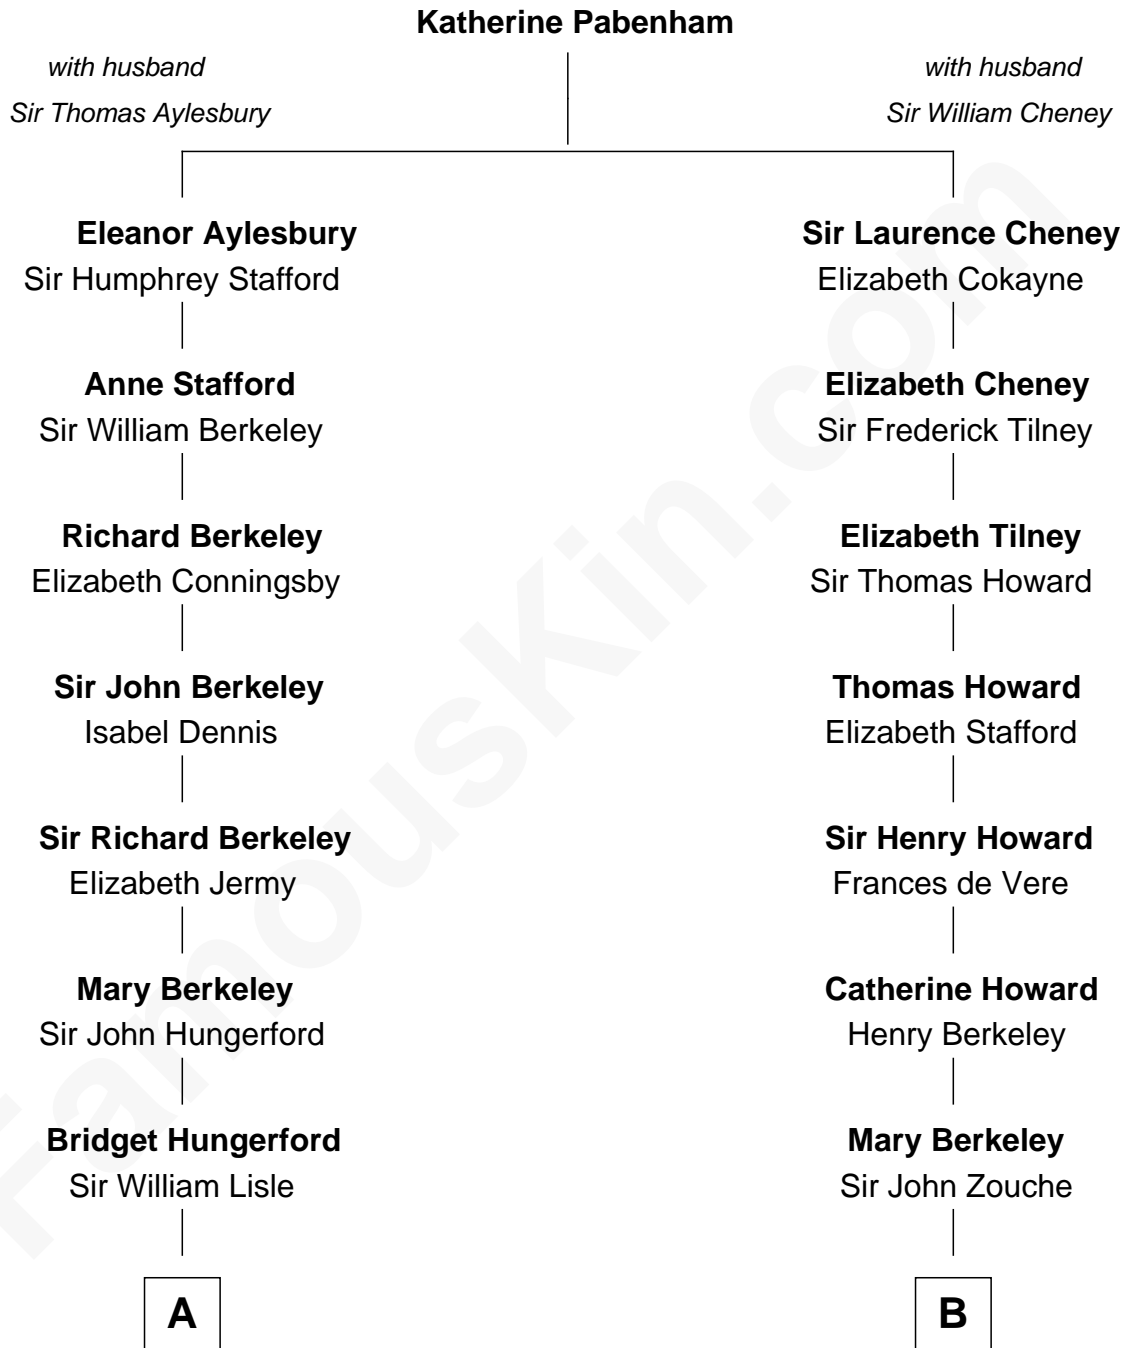

FamousKin.com
Relationship Chart of
George W. Bush
43rd U.S. President

14th cousin 5 times removed of
Francis Scott Key
Author of "The Star Spangled Banner"

C

—
Prescott Sheldon Bush

Dorothy Wear Walker

—
George Herbert Walker Bush

Barbara Pierce

—
George W. Bush

43rd U.S. President

FamousKin.com