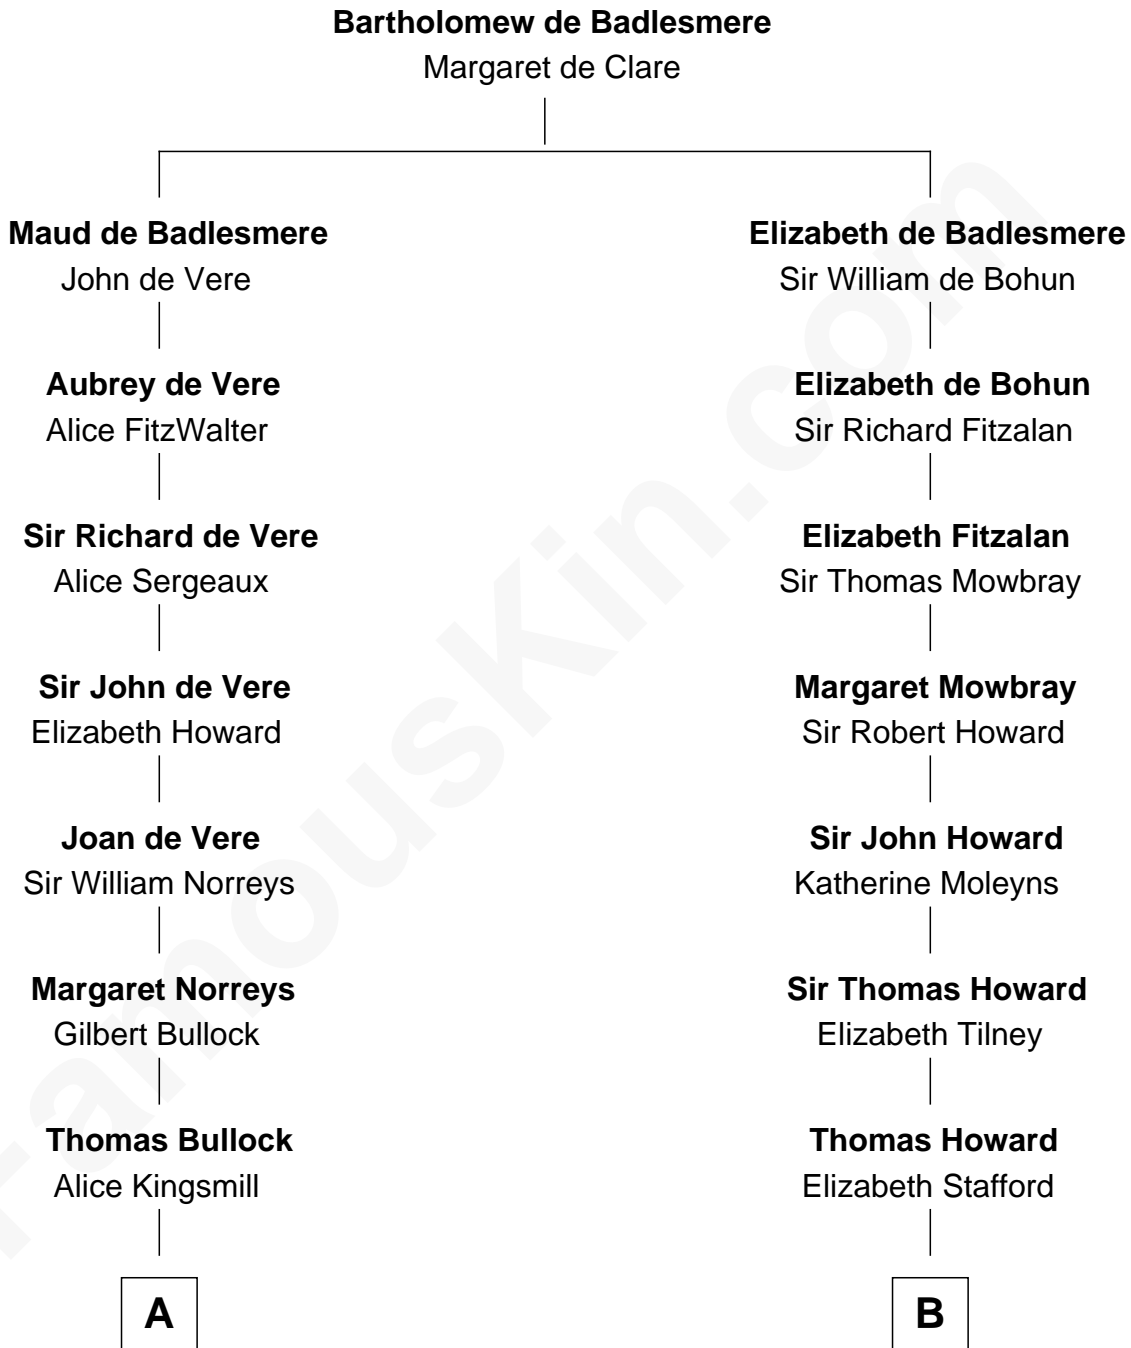

**FamousKin.com**  
**Relationship Chart of**  
**George W. Bush**  
*43rd U.S. President*

**17th cousin 4 times removed of**  
**Francis Scott Key**  
*Author of "The Star Spangled Banner"*

**C**

—  
**Harriet Eleanor Fay**  
Rev. James Smith Bush

—  
**Samuel Prescott Bush**  
Flora Sheldon

—  
**Prescott Sheldon Bush**  
Dorothy Wear Walker

—  
**George Herbert Walker Bush**  
Barbara Pierce

—  
**George W. Bush**  
*43rd U.S. President*

FamousKin.com