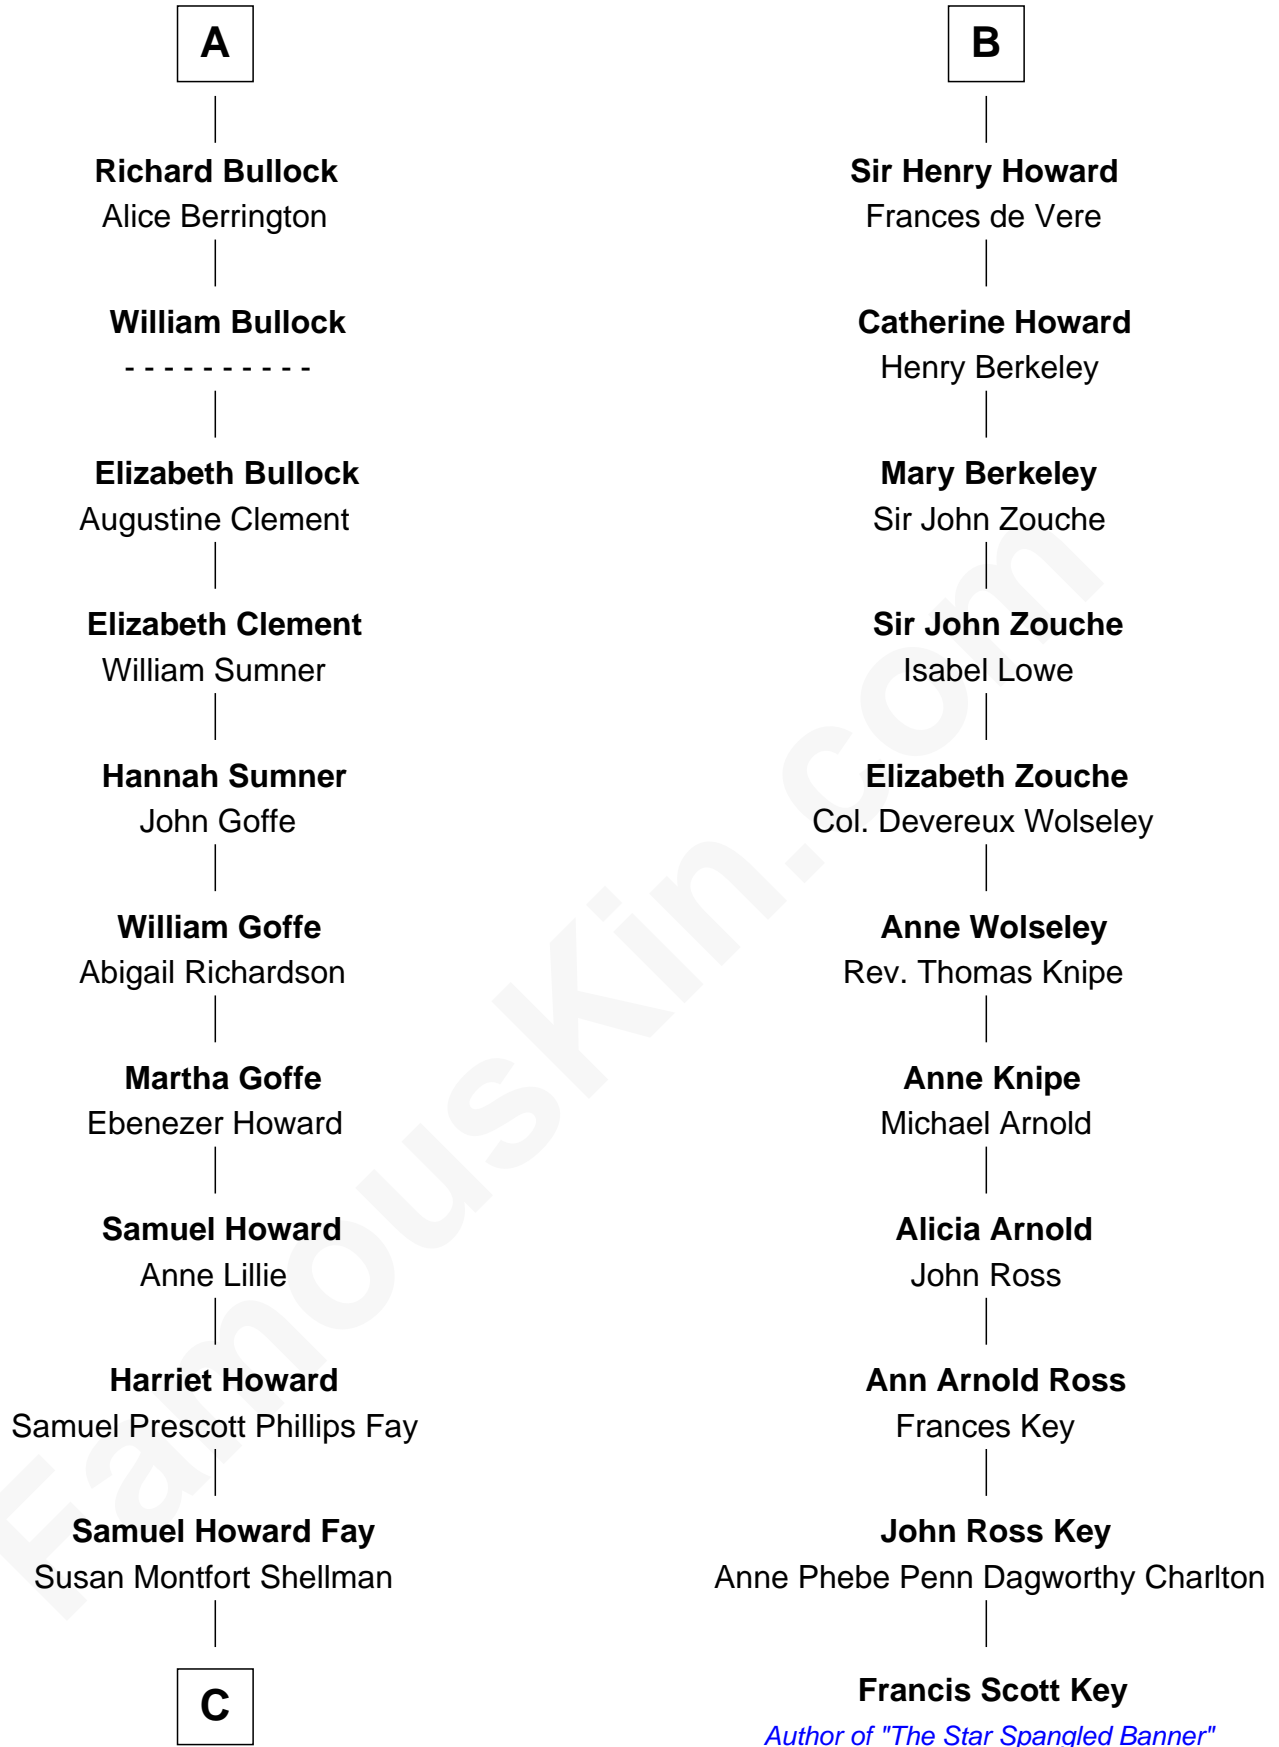

**FamousKin.com**  
**Relationship Chart of**  
**George W. Bush**  
*43rd U.S. President*

**17th cousin 4 times removed of**  
**Francis Scott Key**  
*Author of "The Star Spangled Banner"*

**C**

—  
**Harriet Eleanor Fay**  
Rev. James Smith Bush

—  
**Samuel Prescott Bush**  
Flora Sheldon

—  
**Prescott Sheldon Bush**  
Dorothy Wear Walker

—  
**George Herbert Walker Bush**  
Barbara Pierce

—  
**George W. Bush**  
*43rd U.S. President*

FamousKin.com