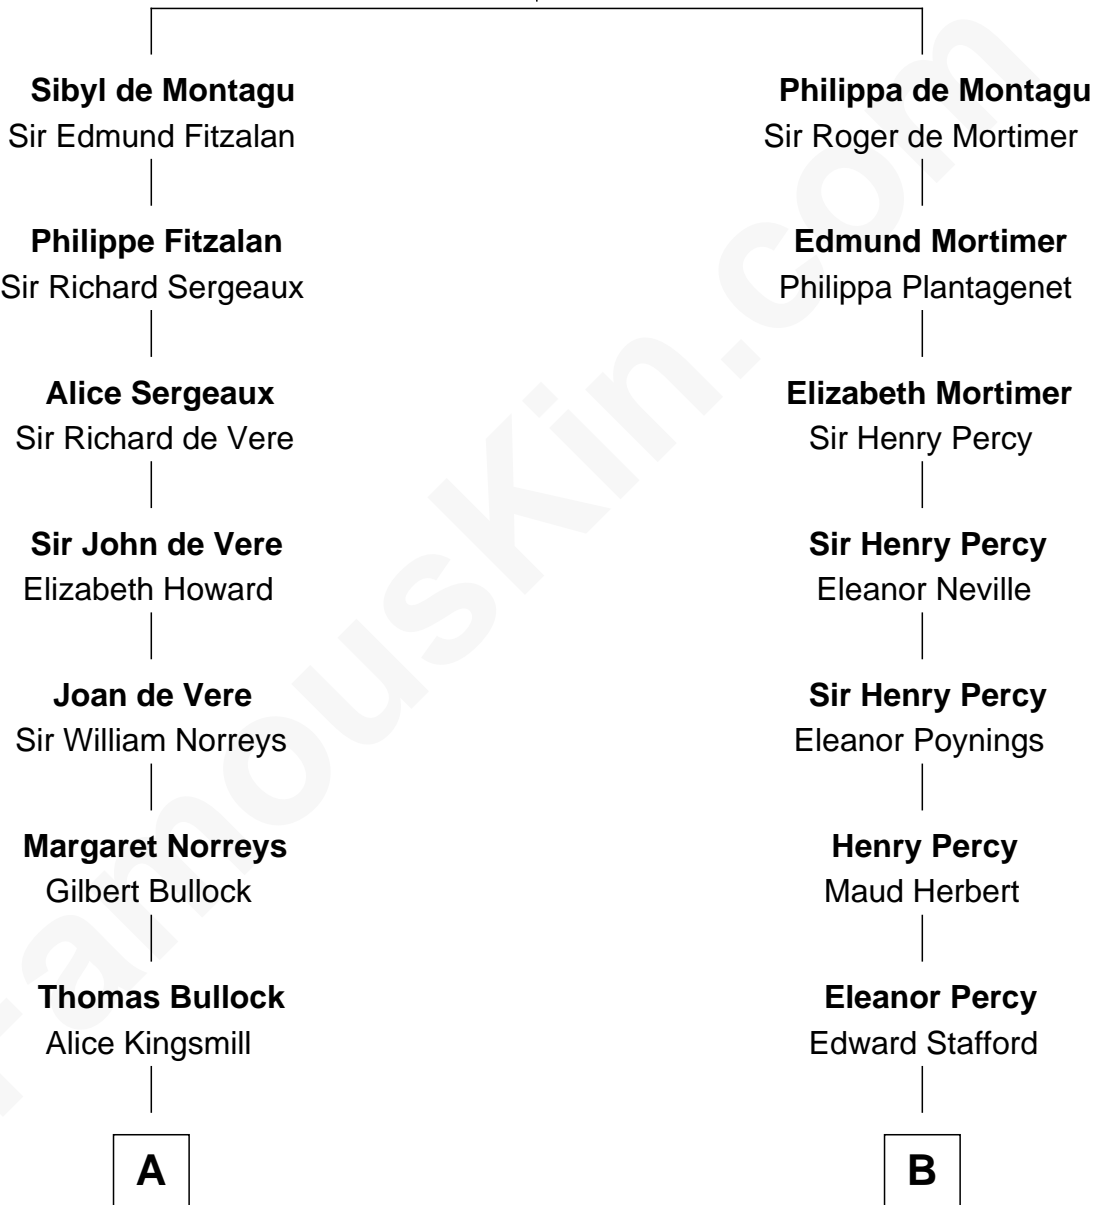

**FamousKin.com**  
**Relationship Chart of**  
**George W. Bush**  
*43rd U.S. President*

**18th cousin 3 times removed of**  
**Francis Scott Key**  
*Author of "The Star Spangled Banner"*

**William de Montagu**  
 Katherine de Grandison

**C**

**Harriet Eleanor Fay**  
Rev. James Smith Bush

**Samuel Prescott Bush**  
Flora Sheldon

**Prescott Sheldon Bush**  
Dorothy Wear Walker

**George Herbert Walker Bush**  
Barbara Pierce

**George W. Bush**  
*43rd U.S. President*

**D**

**John Ross Key**  
Anne Phebe Penn Dagworthy Charlton

**Francis Scott Key**  
*Author of "The Star Spangled Banner"*

FamousKin.com