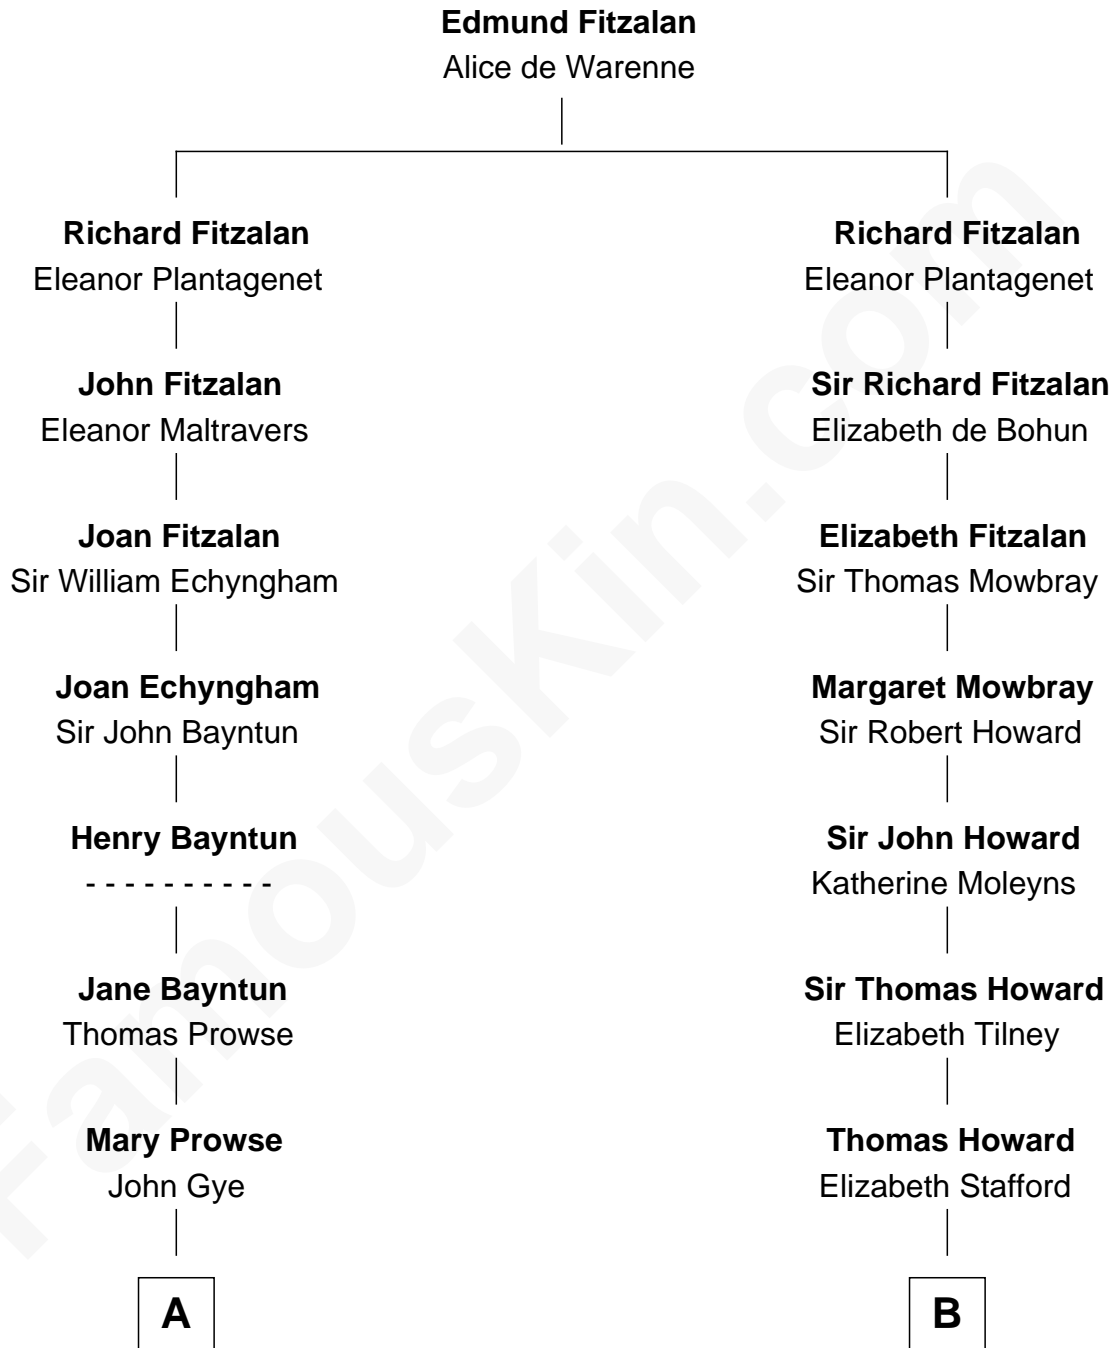

**FamousKin.com**  
**Relationship Chart of**  
**George W. Bush**  
*43rd U.S. President*

**17th cousin 3 times removed of**  
**Francis Scott Key**  
*Author of "The Star Spangled Banner"*

**C**

—  
**Scott Pierce**  
Mabel Marvin

—  
**Marvin Pierce**  
Pauline Robinson

—  
**Barbara Pierce**  
George Herbert Walker Bush

—  
**George W. Bush**  
*43rd U.S. President*

FamousKin.com