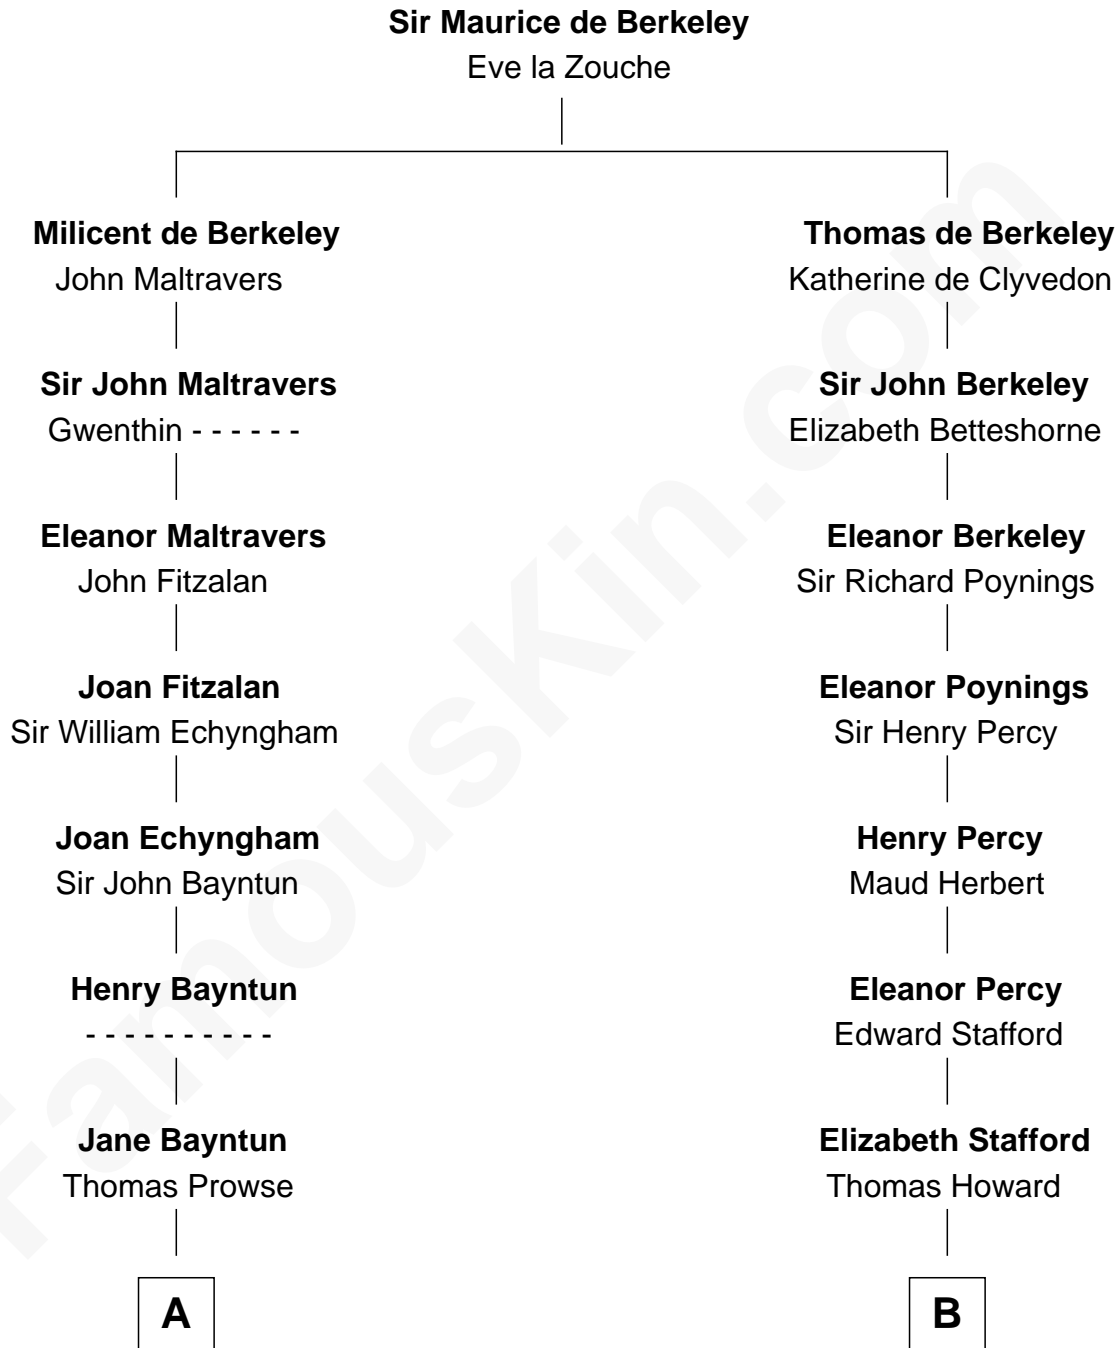

FamousKin.com
Relationship Chart of
George W. Bush
43rd U.S. President

17th cousin 4 times removed of
Francis Scott Key
Author of "The Star Spangled Banner"

C

Jonas James Pierce

Kate Pritzel

Scott Pierce

Mabel Marvin

Marvin Pierce

Pauline Robinson

Barbara Pierce

George Herbert Walker Bush

George W. Bush

43rd U.S. President

FamousKin.com