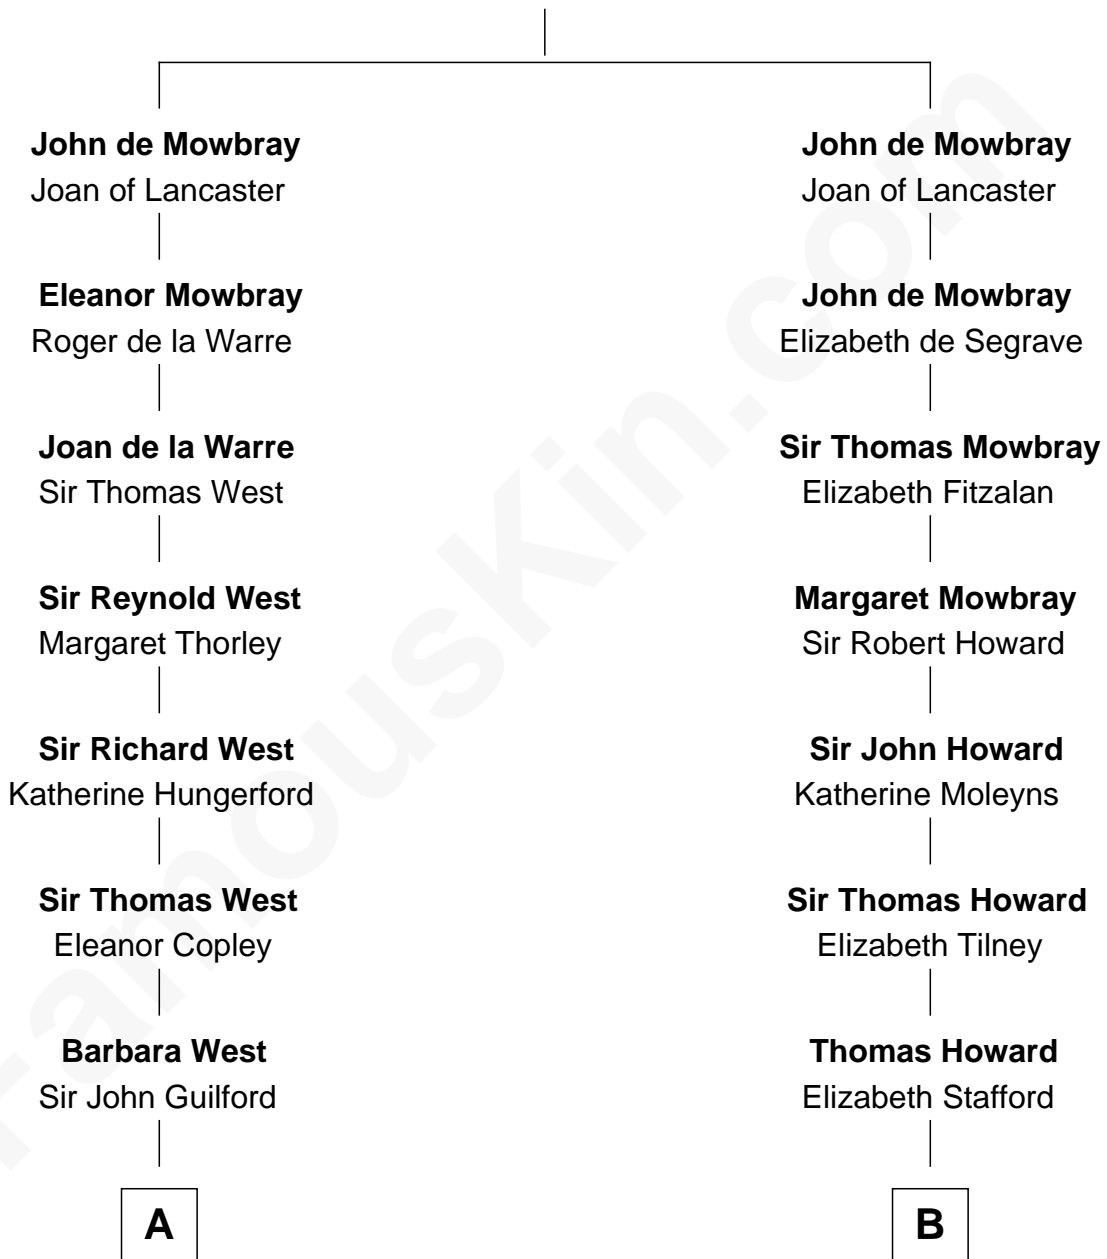

FamousKin.com
Relationship Chart of
George W. Bush
43rd U.S. President

17th cousin 4 times removed of
Francis Scott Key
Author of "The Star Spangled Banner"

Sir John de Mowbray
 Aline de Braiose

C

—
Harriet Eleanor Fay
Rev. James Smith Bush

—
Samuel Prescott Bush
Flora Sheldon

—
Prescott Sheldon Bush
Dorothy Wear Walker

—
George Herbert Walker Bush
Barbara Pierce

—
George W. Bush
43rd U.S. President

FamousKin.com