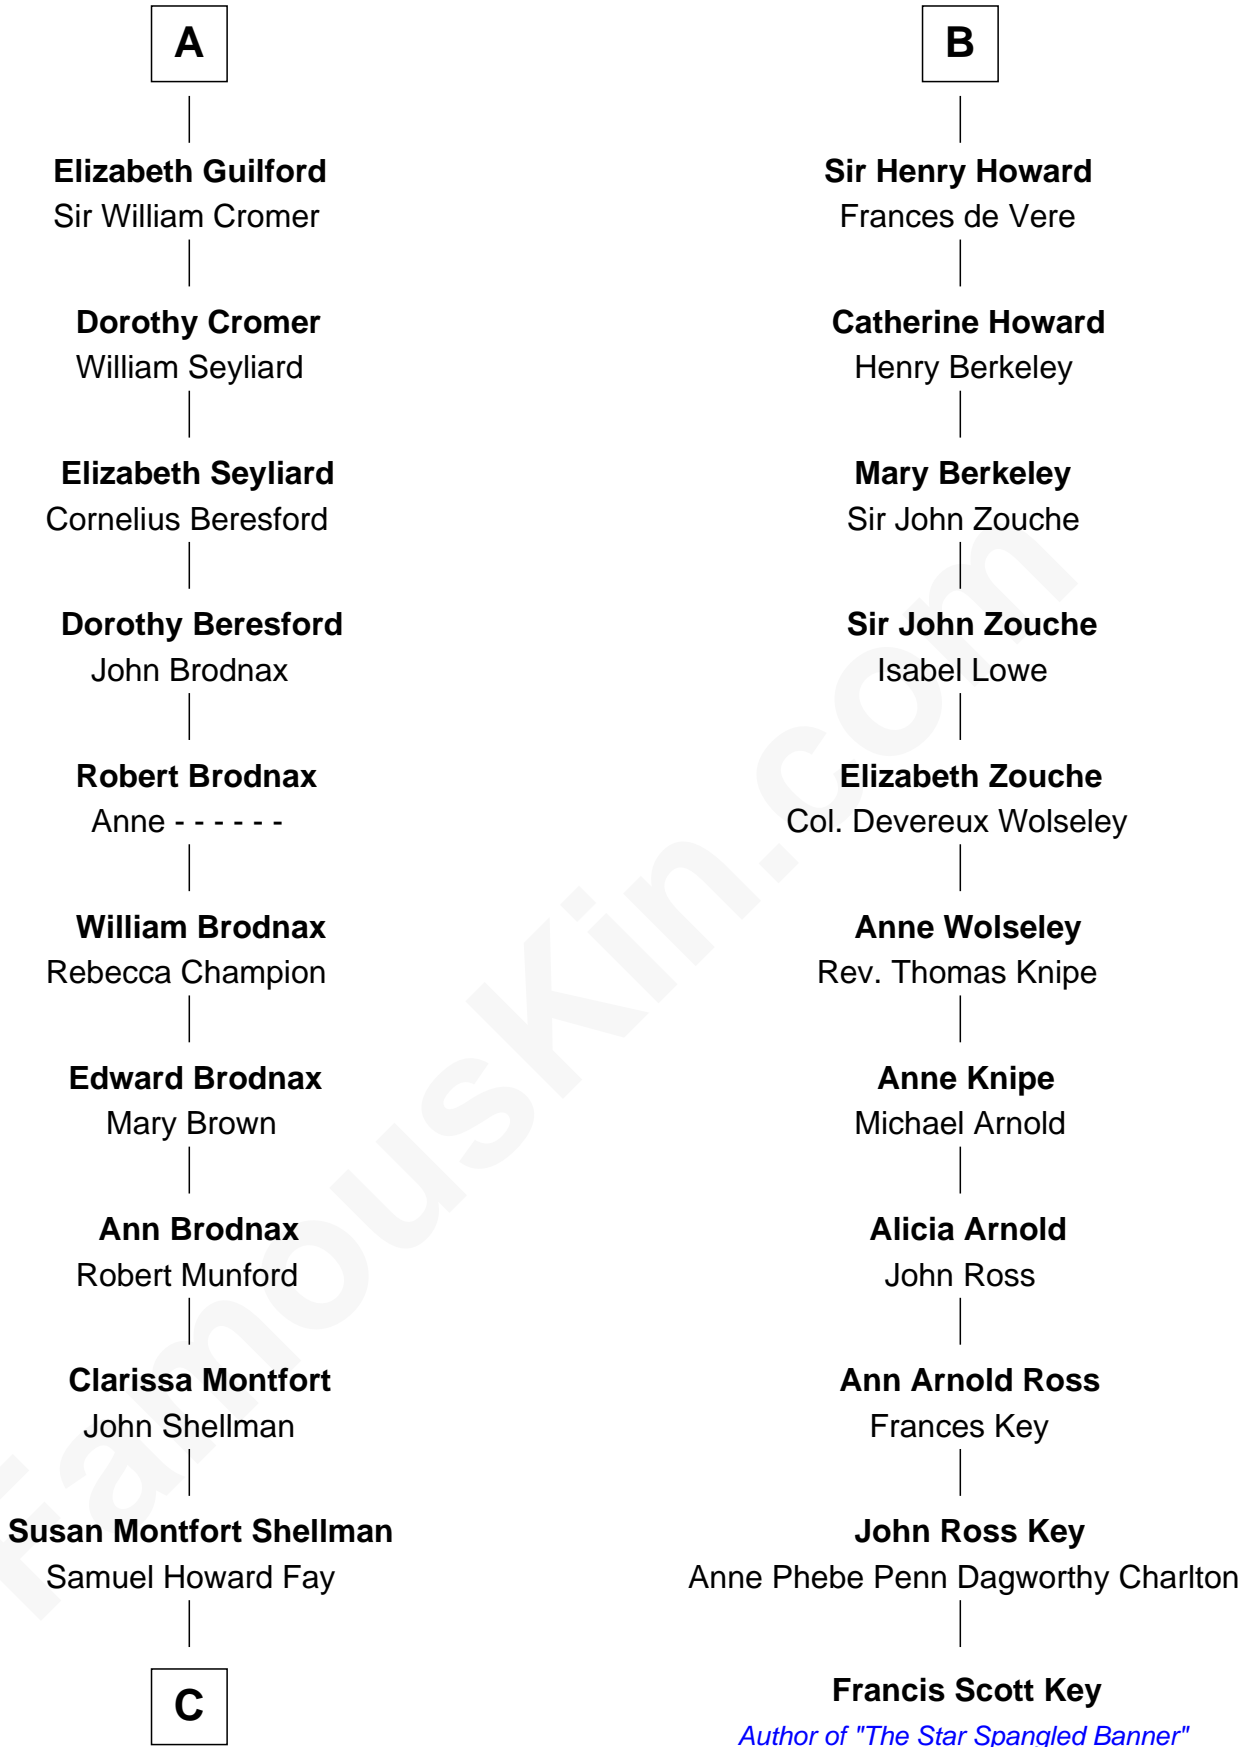

FamousKin.com
Relationship Chart of
George W. Bush
43rd U.S. President

17th cousin 4 times removed of
Francis Scott Key
Author of "The Star Spangled Banner"

Sir John de Mowbray
 Aline de Braiose

C

—
Harriet Eleanor Fay
Rev. James Smith Bush

—
Samuel Prescott Bush
Flora Sheldon

—
Prescott Sheldon Bush
Dorothy Wear Walker

—
George Herbert Walker Bush
Barbara Pierce

—
George W. Bush
43rd U.S. President

FamousKin.com