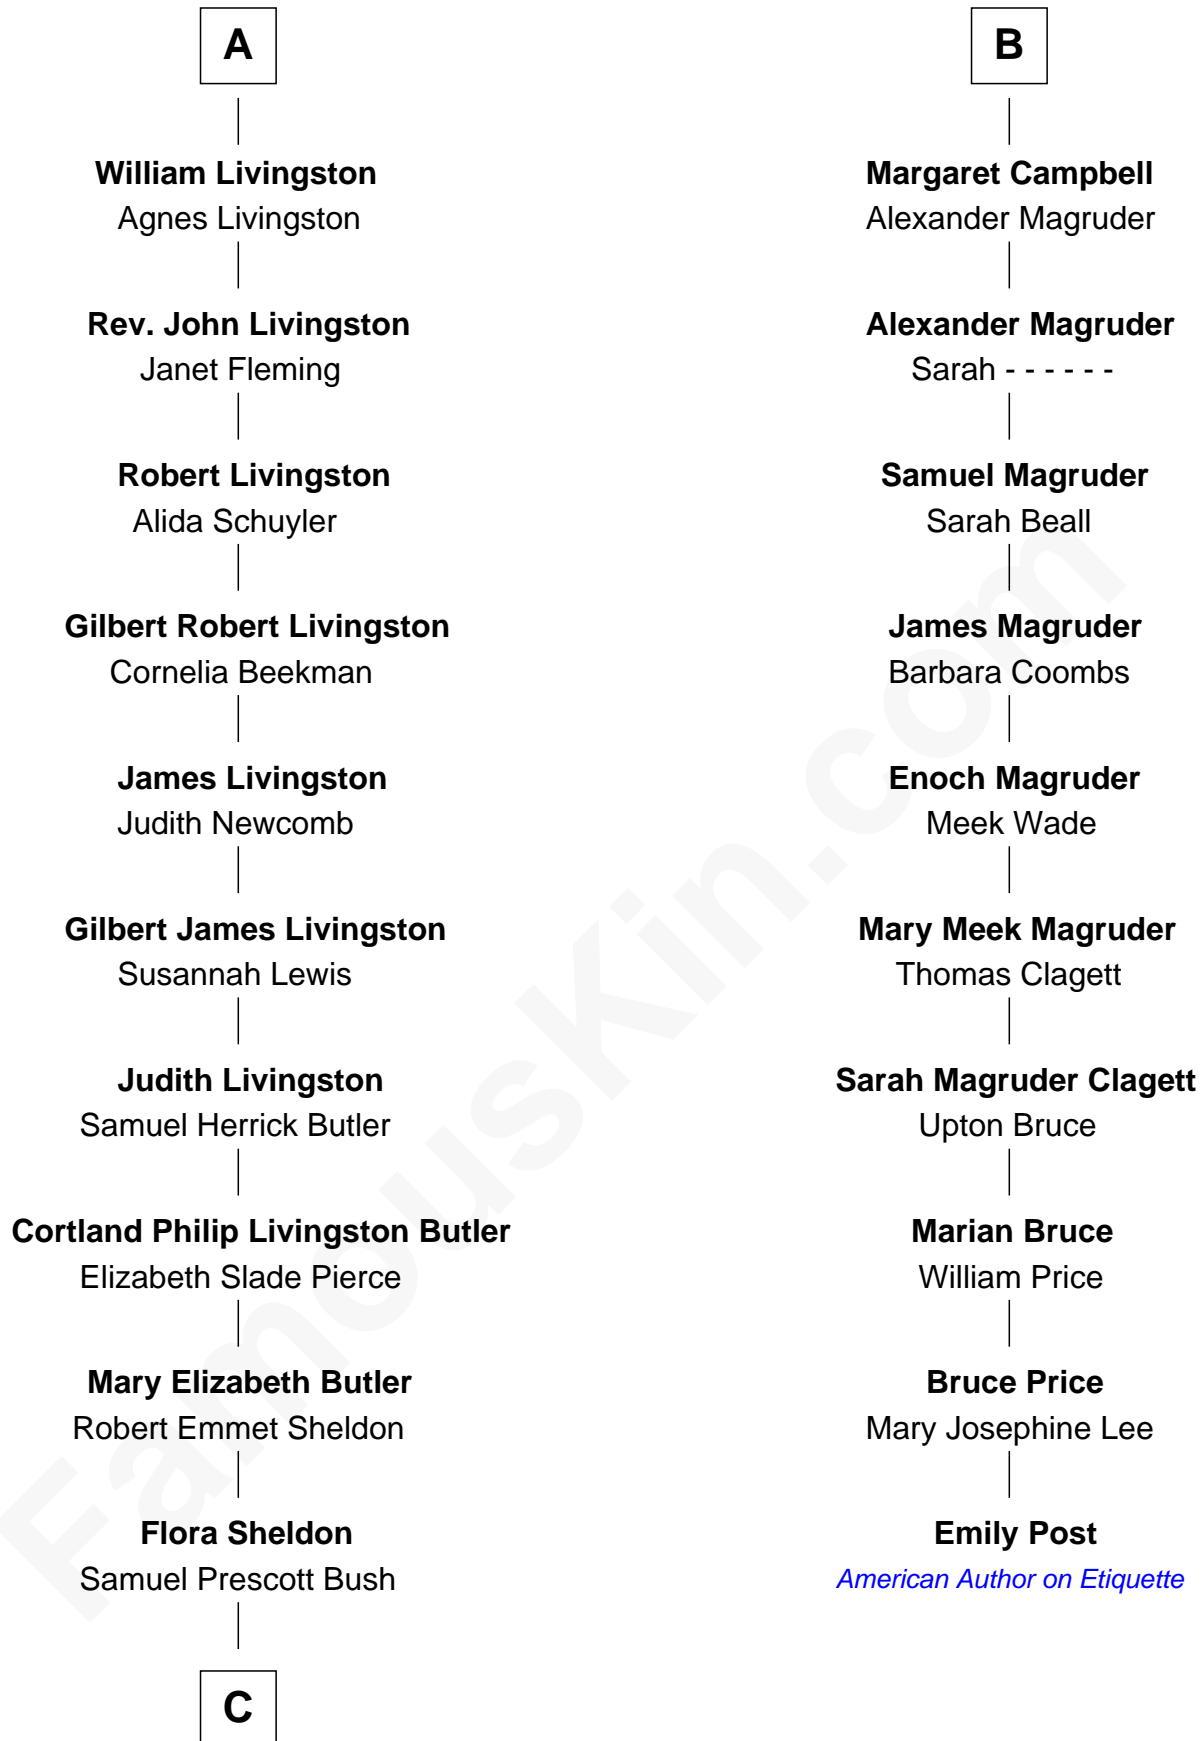

**FamousKin.com**  
**Relationship Chart of**  
**George W. Bush**  
*43rd U.S. President*

**16th cousin 3 times removed of**  
**Emily Post**  
*American Author on Etiquette*

**C**

—  
**Prescott Sheldon Bush**

Dorothy Wear Walker

—  
**George Herbert Walker Bush**

Barbara Pierce

—  
**George W. Bush**

*43rd U.S. President*

FamousKin.com