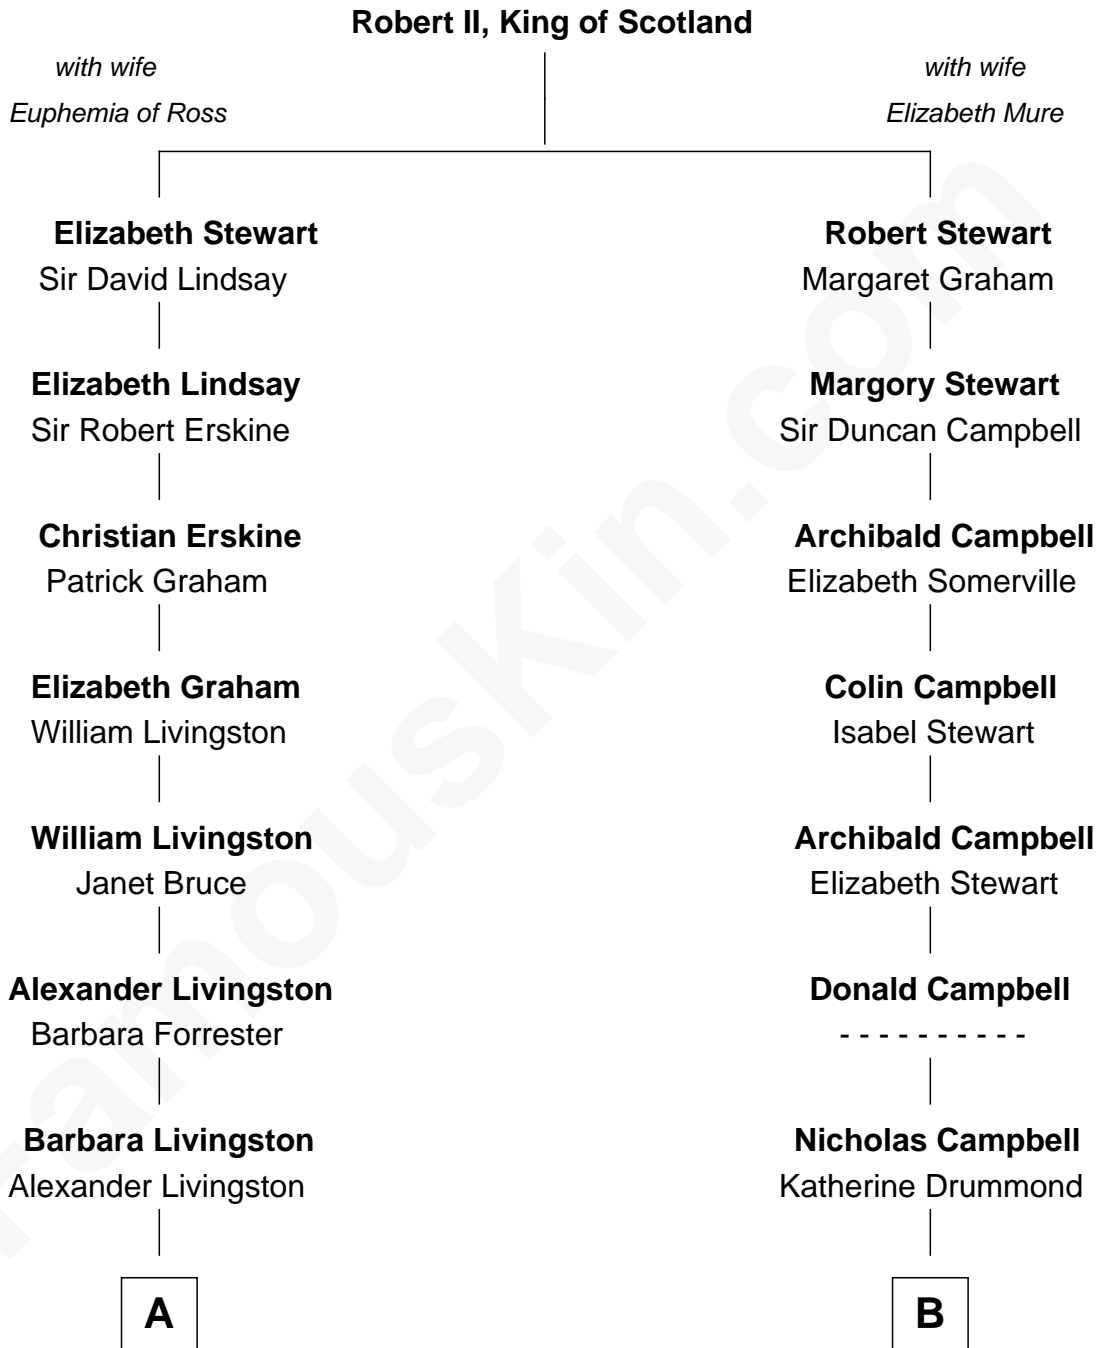

**FamousKin.com**  
**Relationship Chart of**  
**George W. Bush**  
*43rd U.S. President*

**16th cousin 3 times removed of**  
**Emily Post**  
*American Author on Etiquette*

**C**

—  
**Prescott Sheldon Bush**

Dorothy Wear Walker

—  
**George Herbert Walker Bush**

Barbara Pierce

—  
**George W. Bush**

*43rd U.S. President*

FamousKin.com