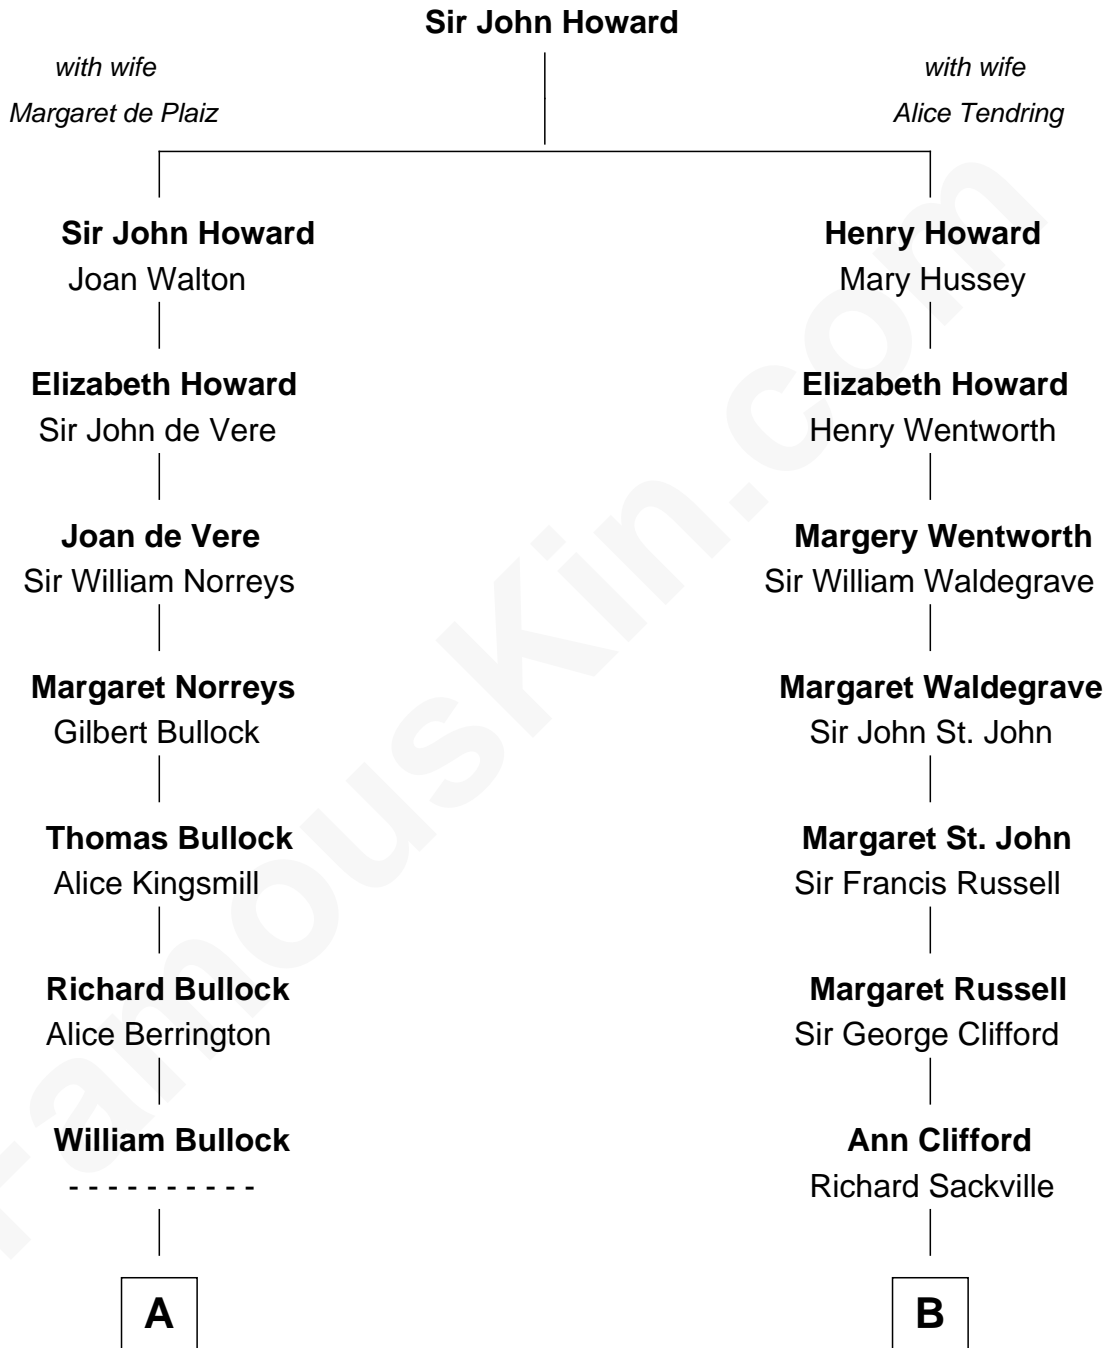

FamousKin.com
Relationship Chart of
George W. Bush
43rd U.S. President

17th cousin 2 times removed of

Camilla Parker Bowles
Queen Consort of the United Kingdom

C

—
Prescott Sheldon Bush

Dorothy Wear Walker

—
George Herbert Walker Bush

Barbara Pierce

—
George W. Bush

43rd U.S. President

FamousKin.com