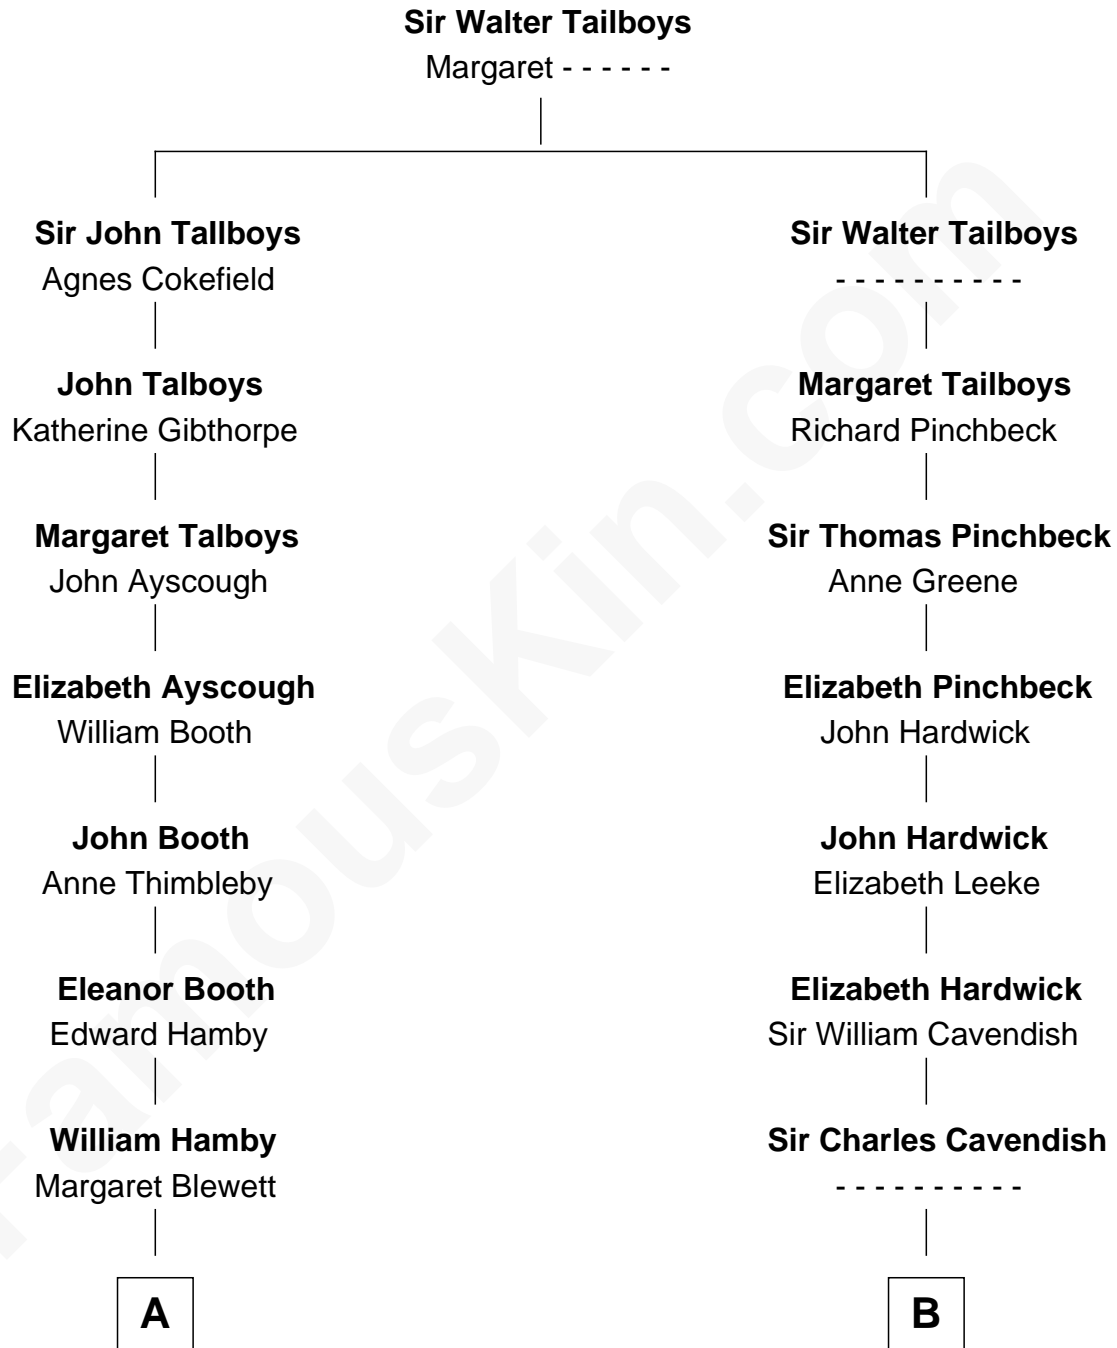

FamousKin.com
Relationship Chart of
George W. Bush
43rd U.S. President

18th cousin 2 times removed of

Camilla Parker Bowles
Queen Consort of the United Kingdom

C

Samuel Prescott Bush

Flora Sheldon

Prescott Sheldon Bush

Dorothy Wear Walker

George Herbert Walker Bush

Barbara Pierce

George W. Bush

43rd U.S. President

D

Rosalind Maud Cubitt

Bruce Middleton Hope Shand