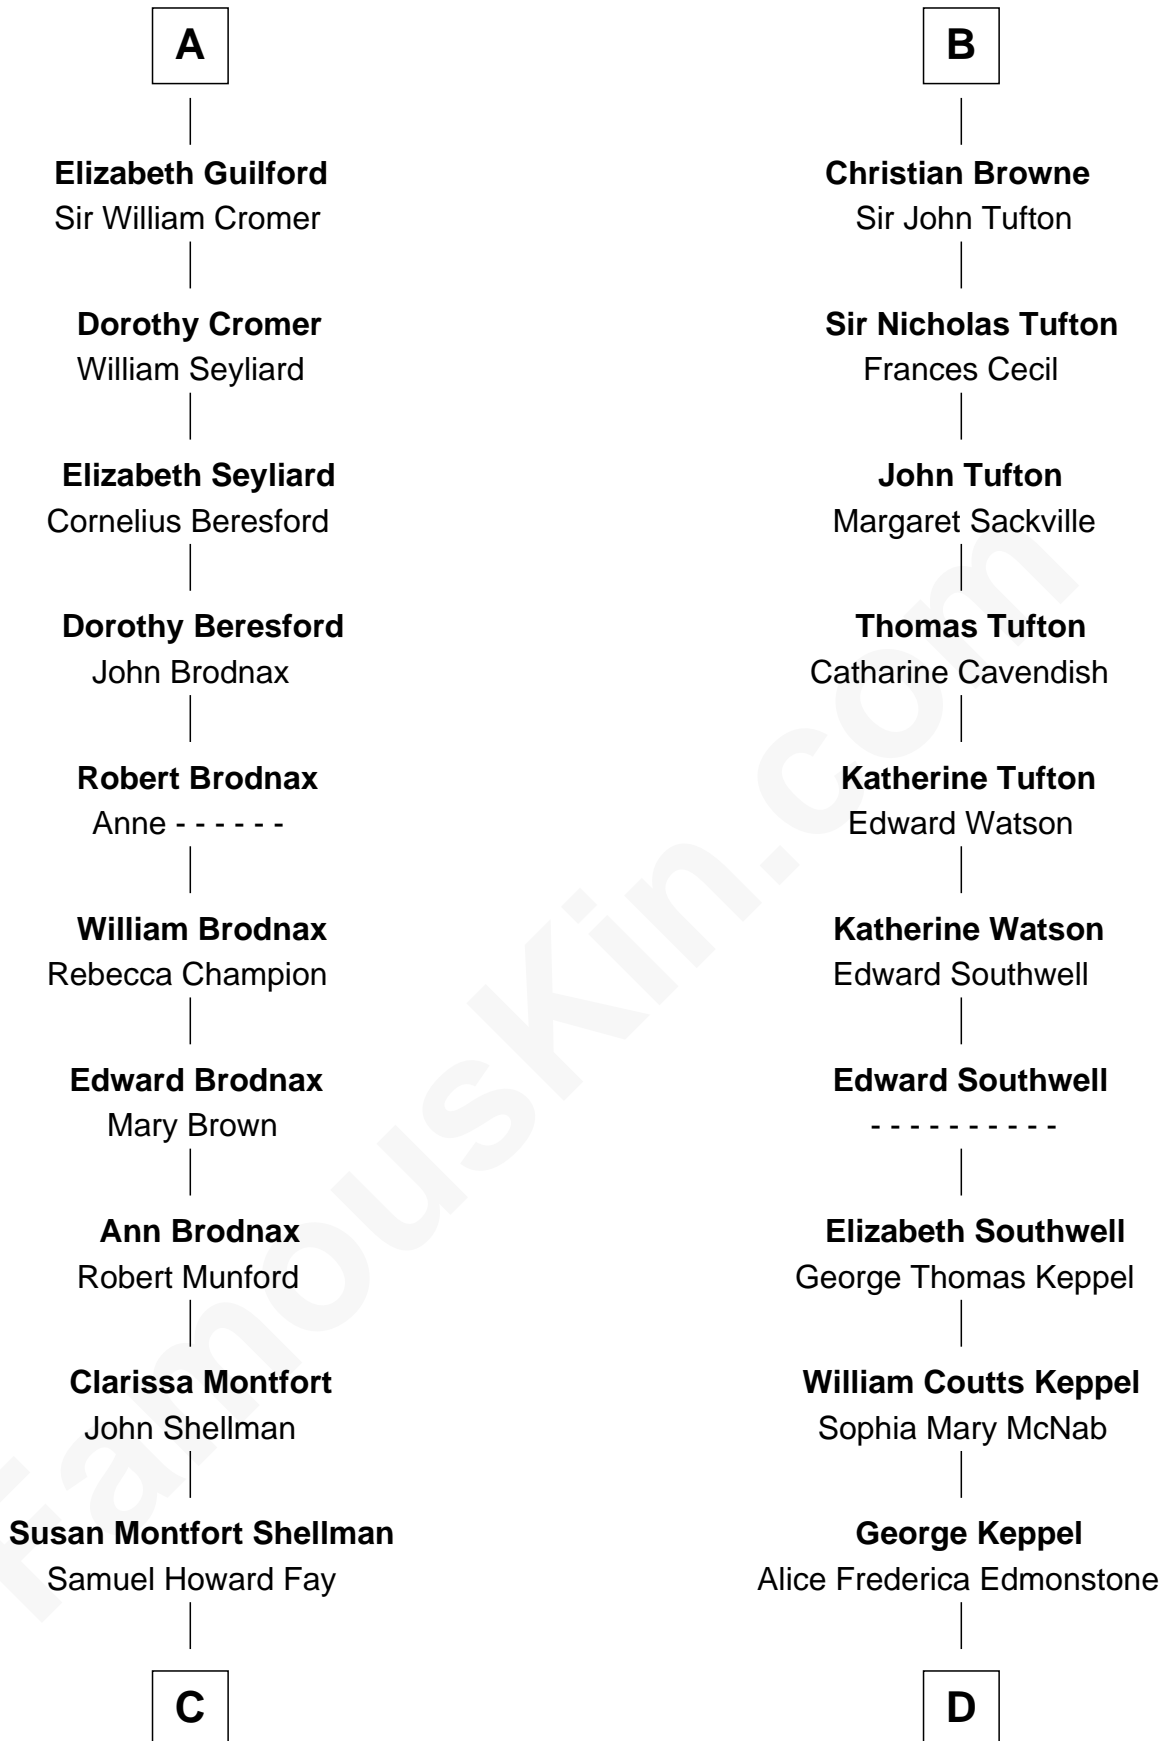

FamousKin.com
Relationship Chart of
George W. Bush
43rd U.S. President

19th cousin 2 times removed of

Camilla Parker Bowles
Queen Consort of the United Kingdom

Sir Robert de Holland
 Maude la Zouche

C

Harriet Eleanor Fay
Rev. James Smith Bush

Samuel Prescott Bush
Flora Sheldon

Prescott Sheldon Bush
Dorothy Wear Walker

George Herbert Walker Bush
Barbara Pierce

George W. Bush
43rd U.S. President

D

Sonia Rosemary Keppel
Roland Calvert Cubitt

Rosalind Maud Cubitt
Bruce Middleton Hope Shand