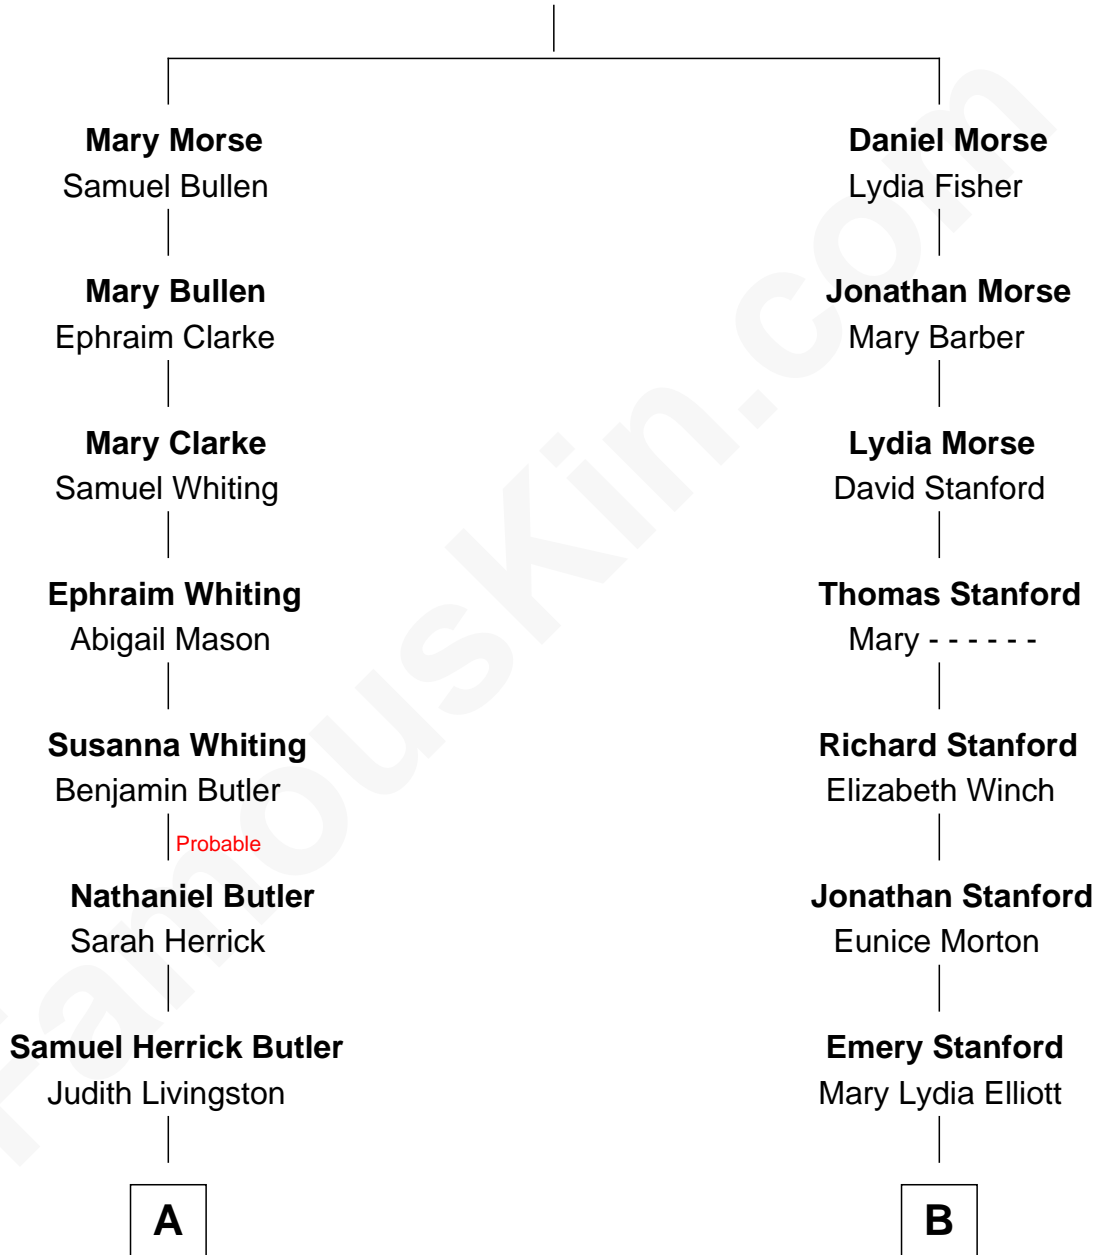

FamousKin.com
Relationship Chart of
George W. Bush
43rd U.S. President

10th cousin 2 times removed of

Raquel Welch
Movie Actress

Samuel Morse
 Elizabeth Jasper

A

Cortland Philip Livingston Butler

Elizabeth Slade Pierce

Mary Elizabeth Butler

Robert Emmet Sheldon

Flora Sheldon

Samuel Prescott Bush

Prescott Sheldon Bush

Dorothy Wear Walker

George Herbert Walker Bush

Barbara Pierce