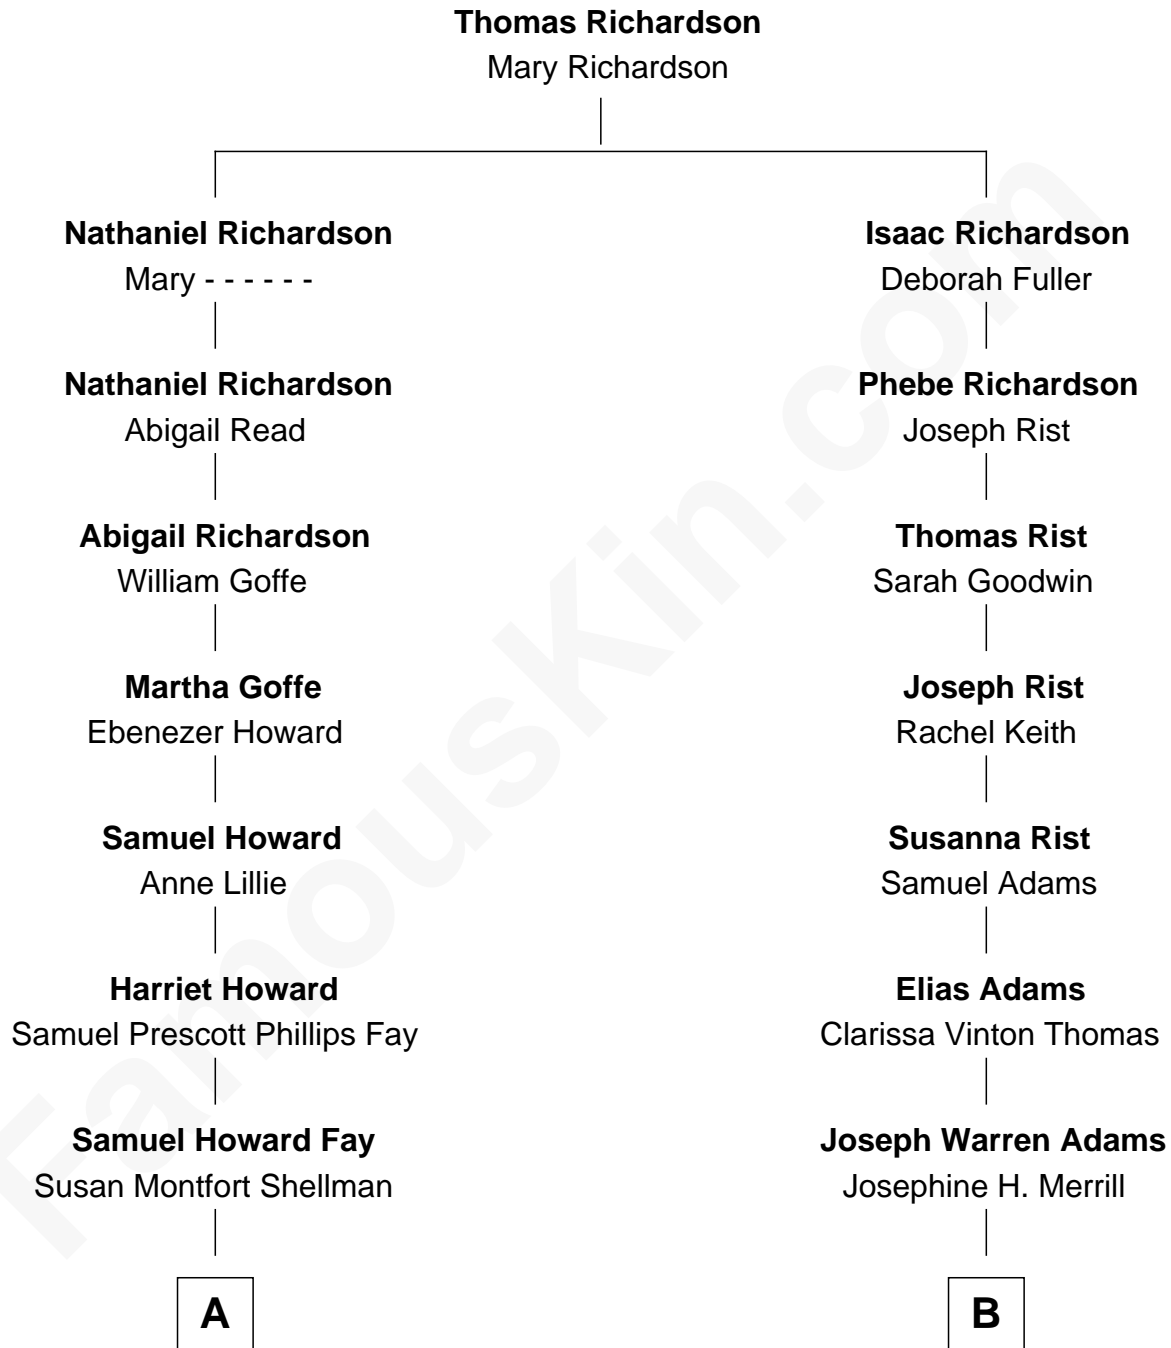

FamousKin.com
Relationship Chart of
George W. Bush
43rd U.S. President

9th cousin 2 times removed of

Raquel Welch
Movie Actress

A

Harriet Eleanor Fay
Rev. James Smith Bush

Samuel Prescott Bush
Flora Sheldon

Prescott Sheldon Bush
Dorothy Wear Walker

George Herbert Walker Bush
Barbara Pierce

George W. Bush
43rd U.S. President

B

Clara Louise Adams
Emery Stanford Hall

Josephine Sarah Hall
Armando Carlos Tejada

Raquel Welch
aka Raquel Welch