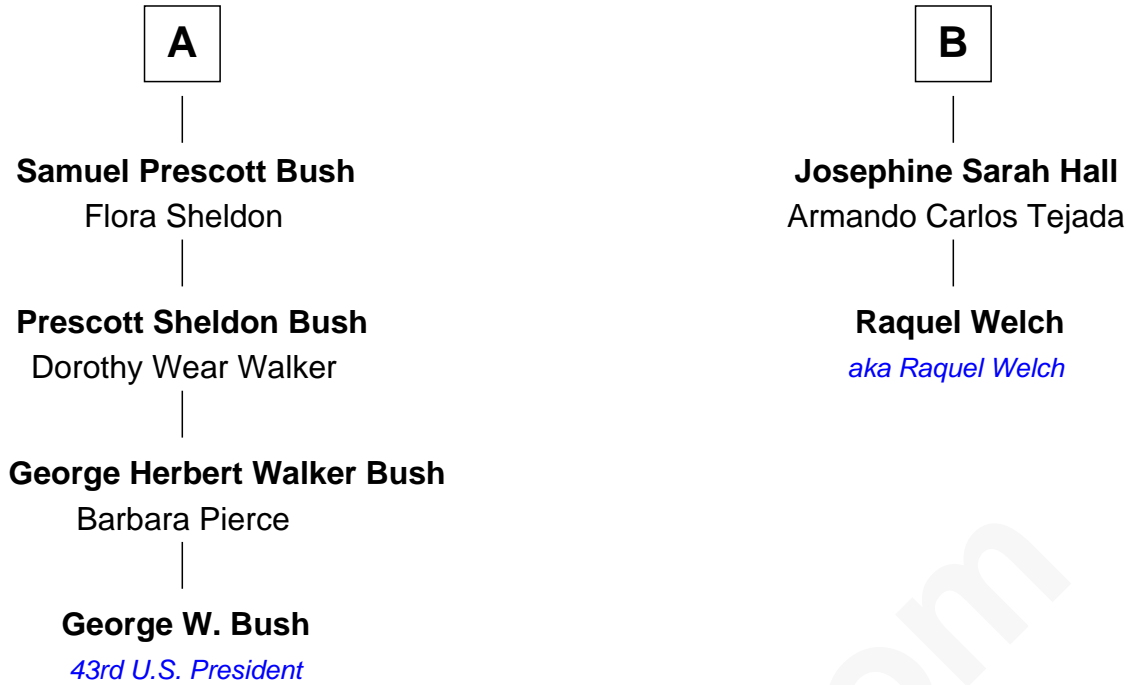

# FamousKin.com Relationship Chart of

**George W. Bush**

*43rd U.S. President*

8th cousin 2 times removed of

**Raquel Welch**

*Movie Actress*

**John Guild**  
Elizabeth Crooke

FamousKin.com