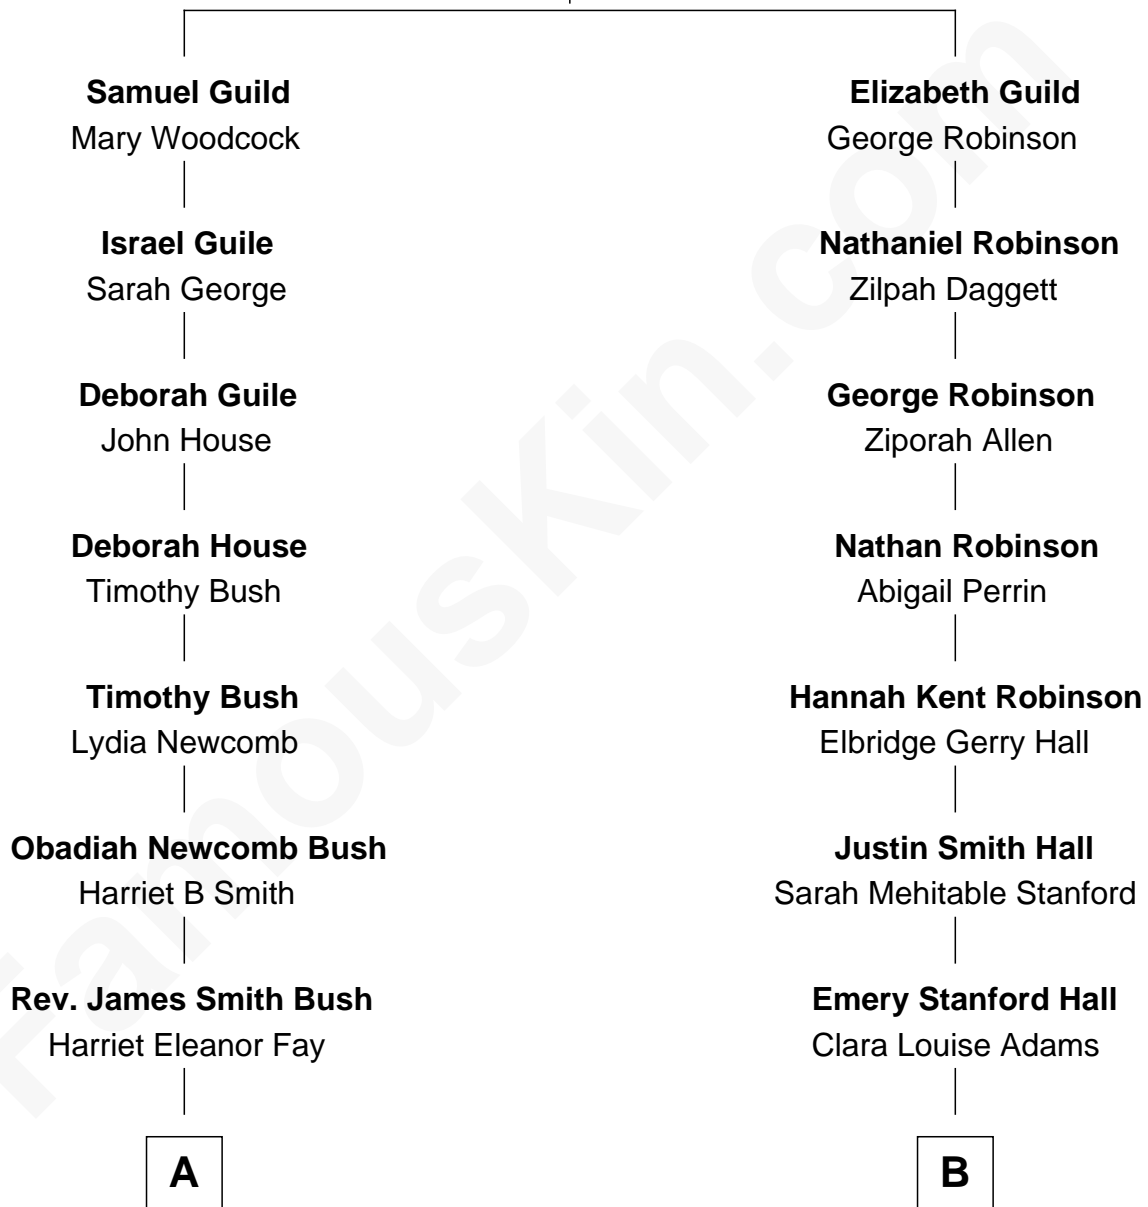

# FamousKin.com Relationship Chart of

**George W. Bush**

*43rd U.S. President*

8th cousin 2 times removed of

**Raquel Welch**

*Movie Actress*

**John Guild**  
Elizabeth Crooke

FamousKin.com