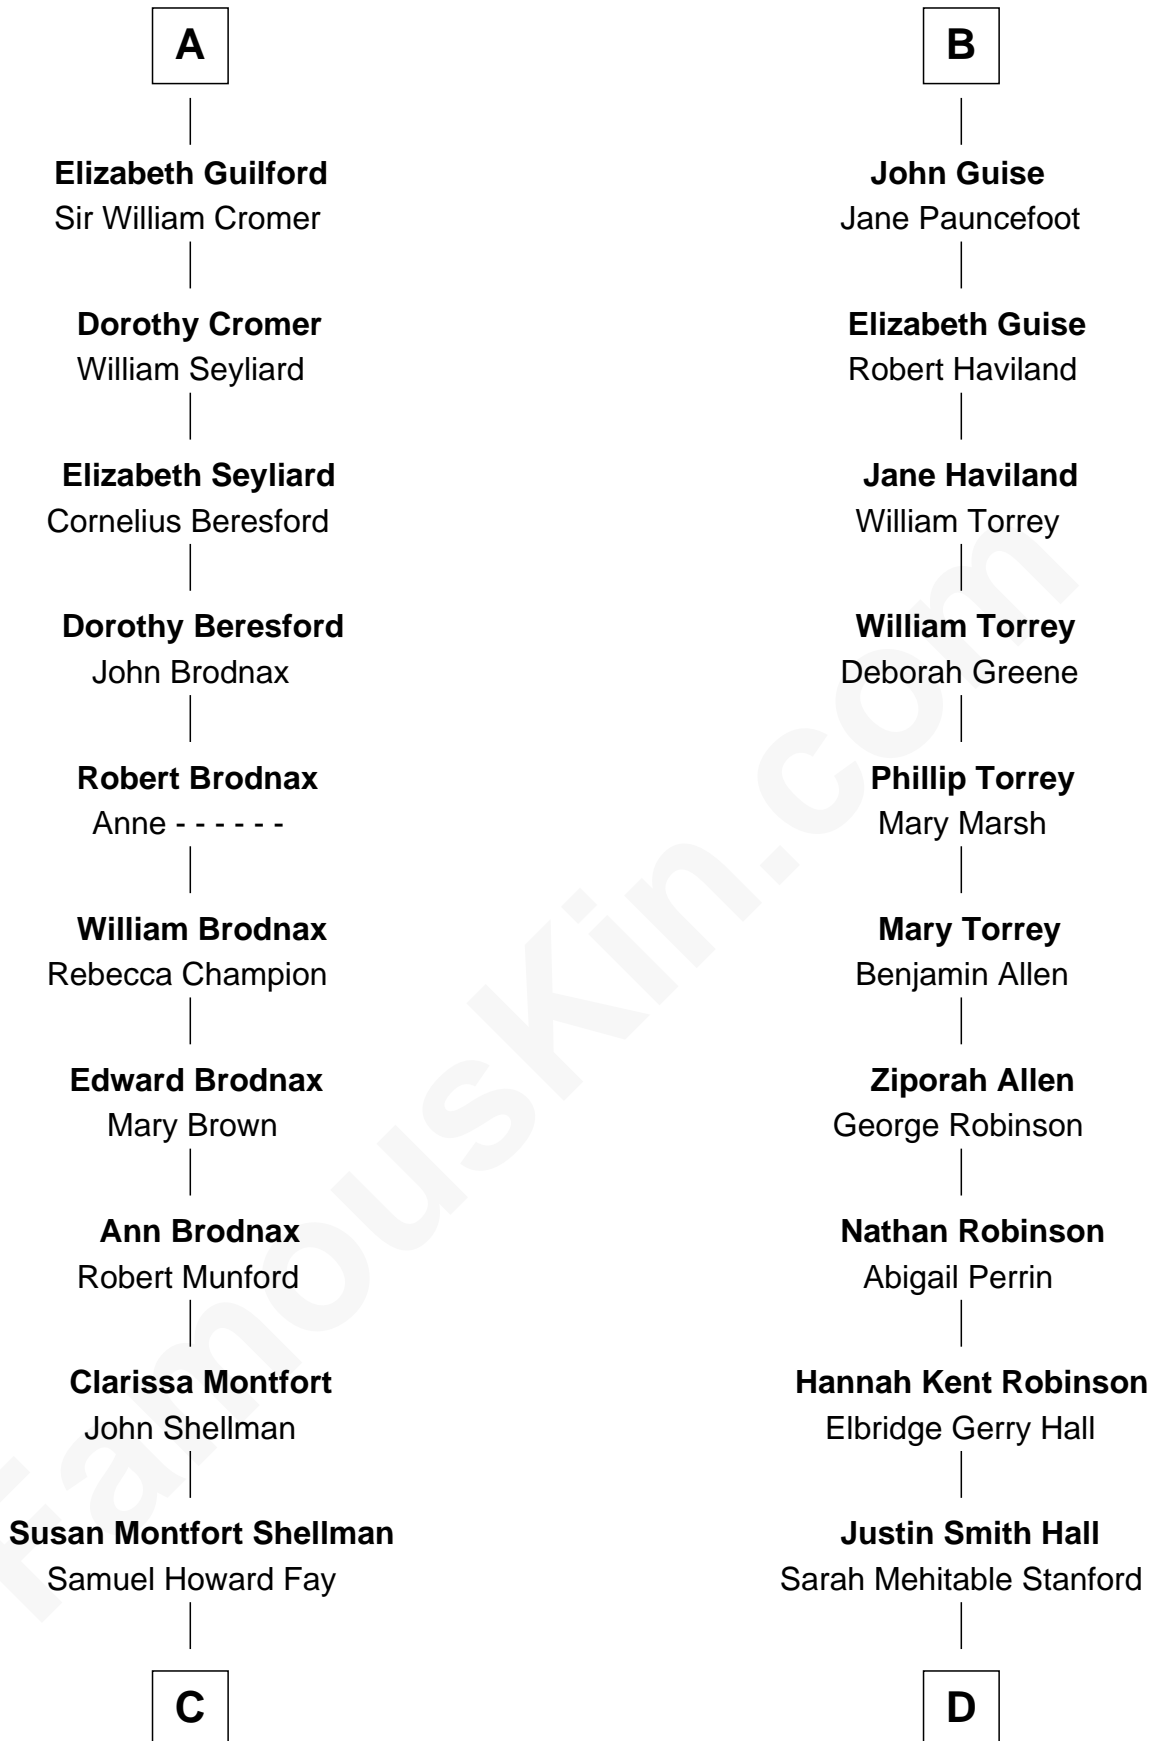

FamousKin.com Relationship Chart of

George W. Bush
43rd U.S. President

19th cousin 2 times removed of

Raquel Welch
Movie Actress

Sir Robert de Holland
Maude la Zouche

C

Harriet Eleanor Fay
Rev. James Smith Bush

Samuel Prescott Bush
Flora Sheldon

Prescott Sheldon Bush
Dorothy Wear Walker

George Herbert Walker Bush
Barbara Pierce

George W. Bush
43rd U.S. President

D

Emery Stanford Hall
Clara Louise Adams

Josephine Sarah Hall
Armando Carlos Tejada