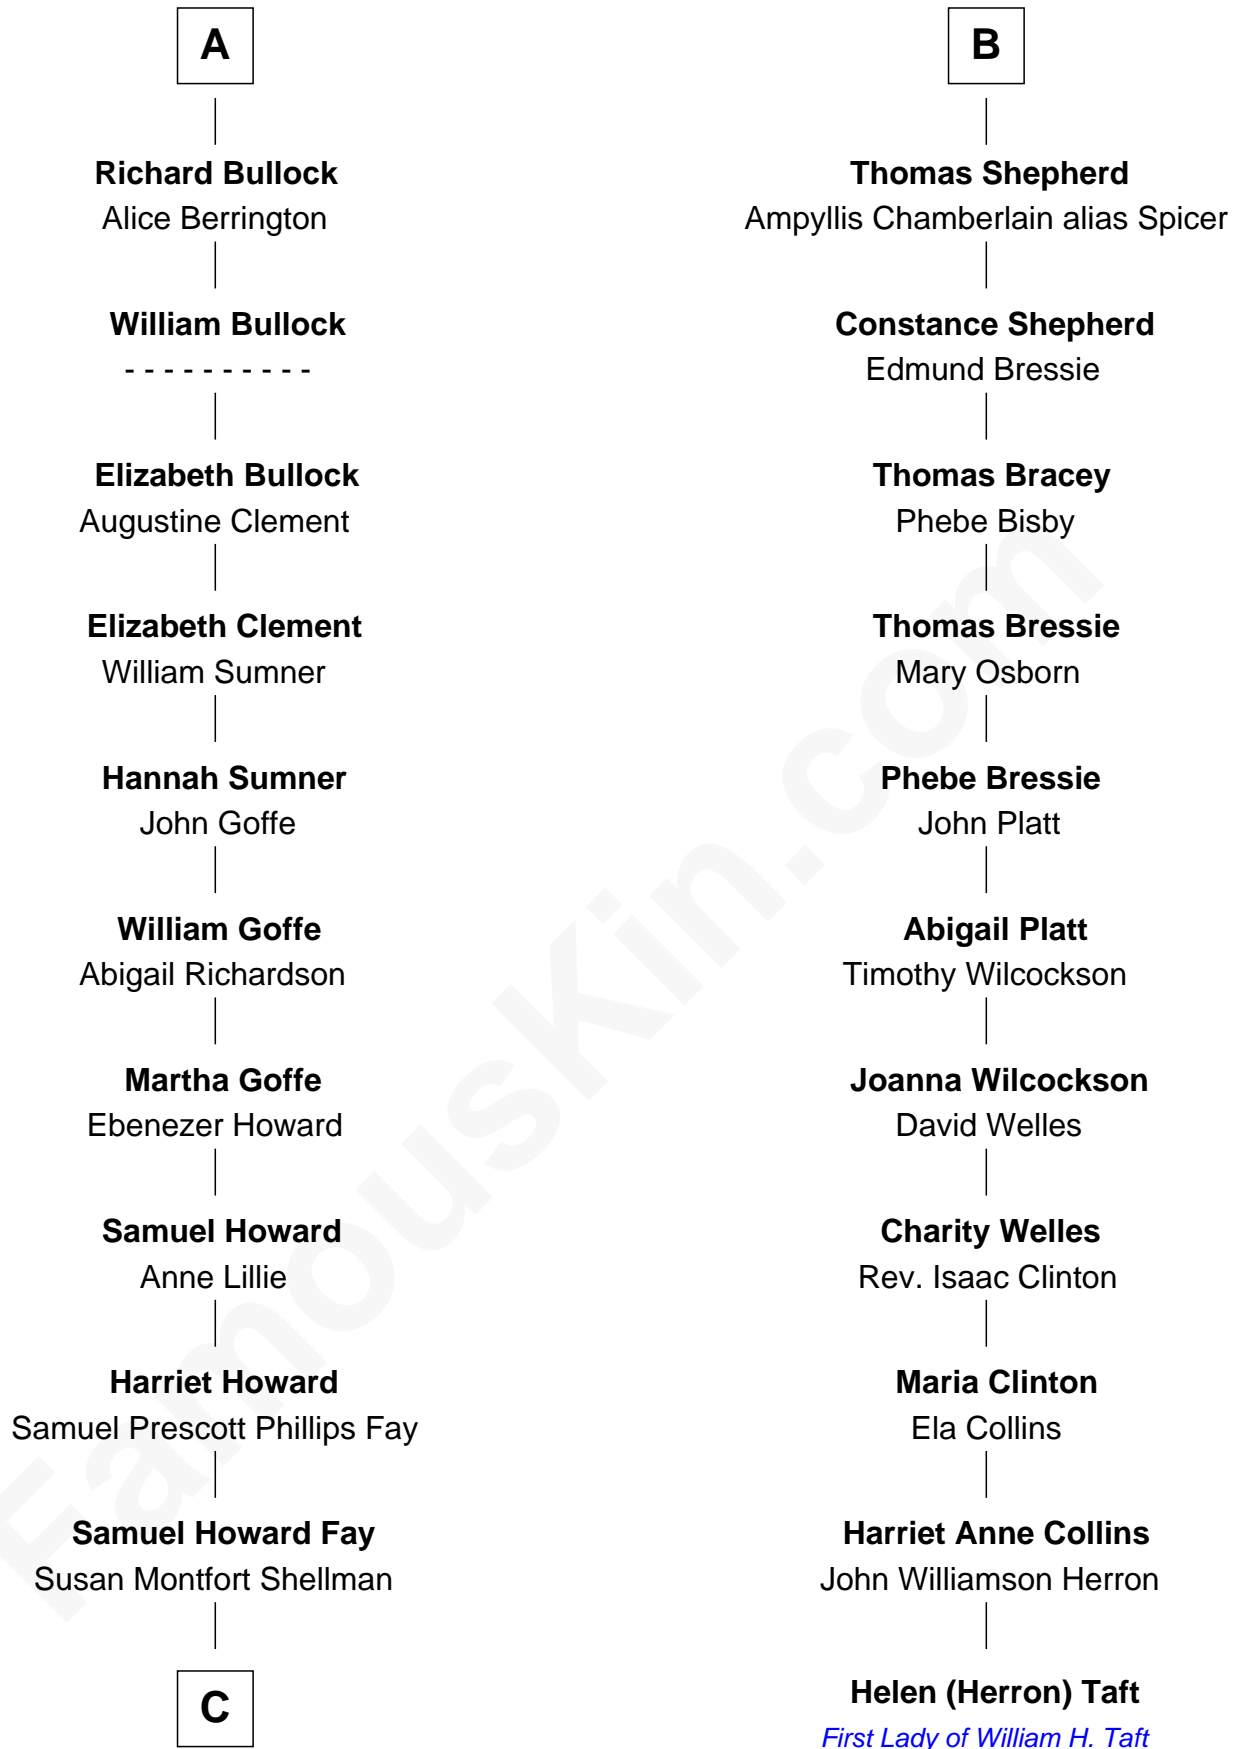

FamousKin.com
Relationship Chart of
George W. Bush
43rd U.S. President

17th cousin 4 times removed of
Helen (Herron) Taft
First Lady of President William H. Taft

Sir John Howard
 Alice de Bois

C

—
Harriet Eleanor Fay
Rev. James Smith Bush

—
Samuel Prescott Bush
Flora Sheldon

—
Prescott Sheldon Bush
Dorothy Wear Walker

—
George Herbert Walker Bush
Barbara Pierce

—
George W. Bush
43rd U.S. President

FamousKin.com