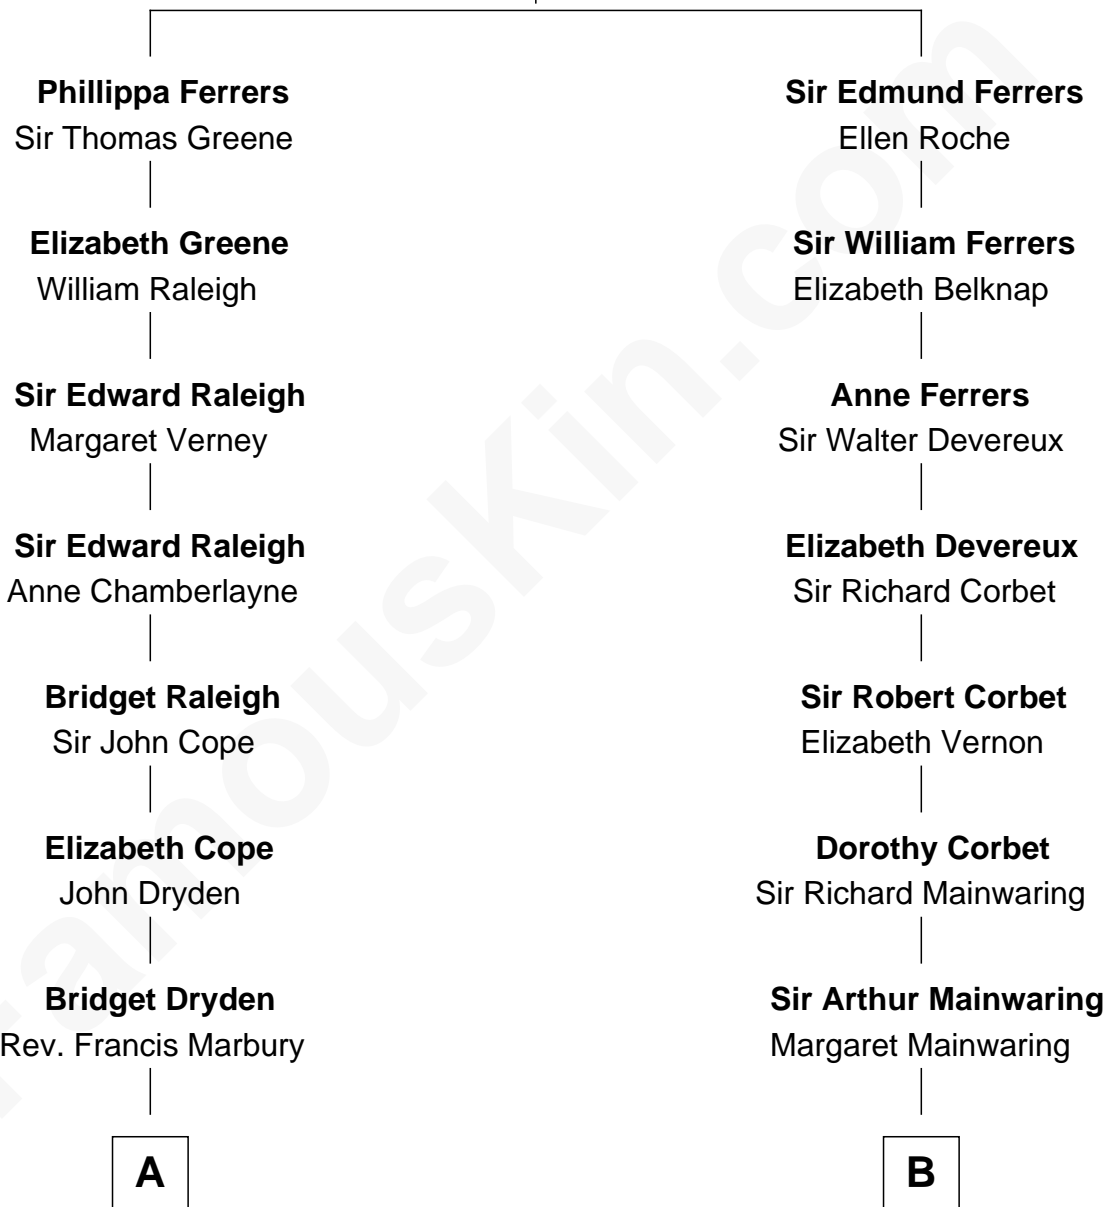

FamousKin.com Relationship Chart of

George W. Bush
43rd U.S. President

16th cousin 4 times removed of

Grover Cleveland
22nd and 24th U.S. President

Robert de Ferrers
Margaret Despencer

C

Samuel Prescott Bush

Flora Sheldon

Prescott Sheldon Bush

Dorothy Wear Walker

George Herbert Walker Bush

Barbara Pierce

George W. Bush

43rd U.S. President

FamousKin.com