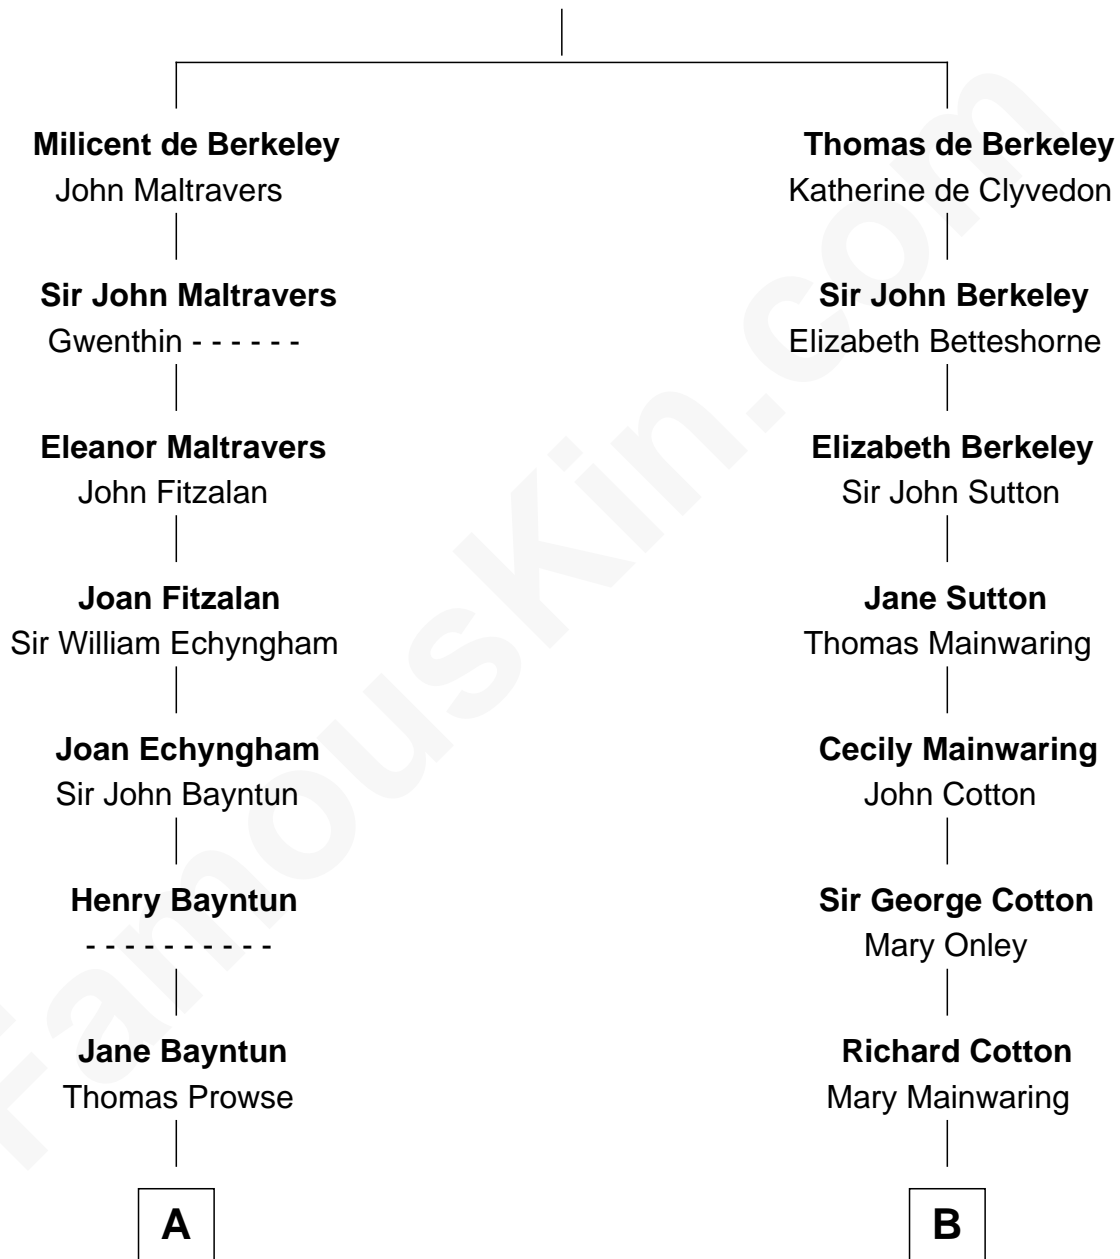

FamousKin.com Relationship Chart of

George W. Bush
43rd U.S. President

15th cousin 6 times removed of

Grover Cleveland
22nd and 24th U.S. President

Sir Maurice de Berkeley
Eve la Zouche

C

Jonas James Pierce

Kate Pritzel

Scott Pierce

Mabel Marvin

Marvin Pierce

Pauline Robinson

Barbara Pierce

George Herbert Walker Bush

George W. Bush

43rd U.S. President

FamousKin.com