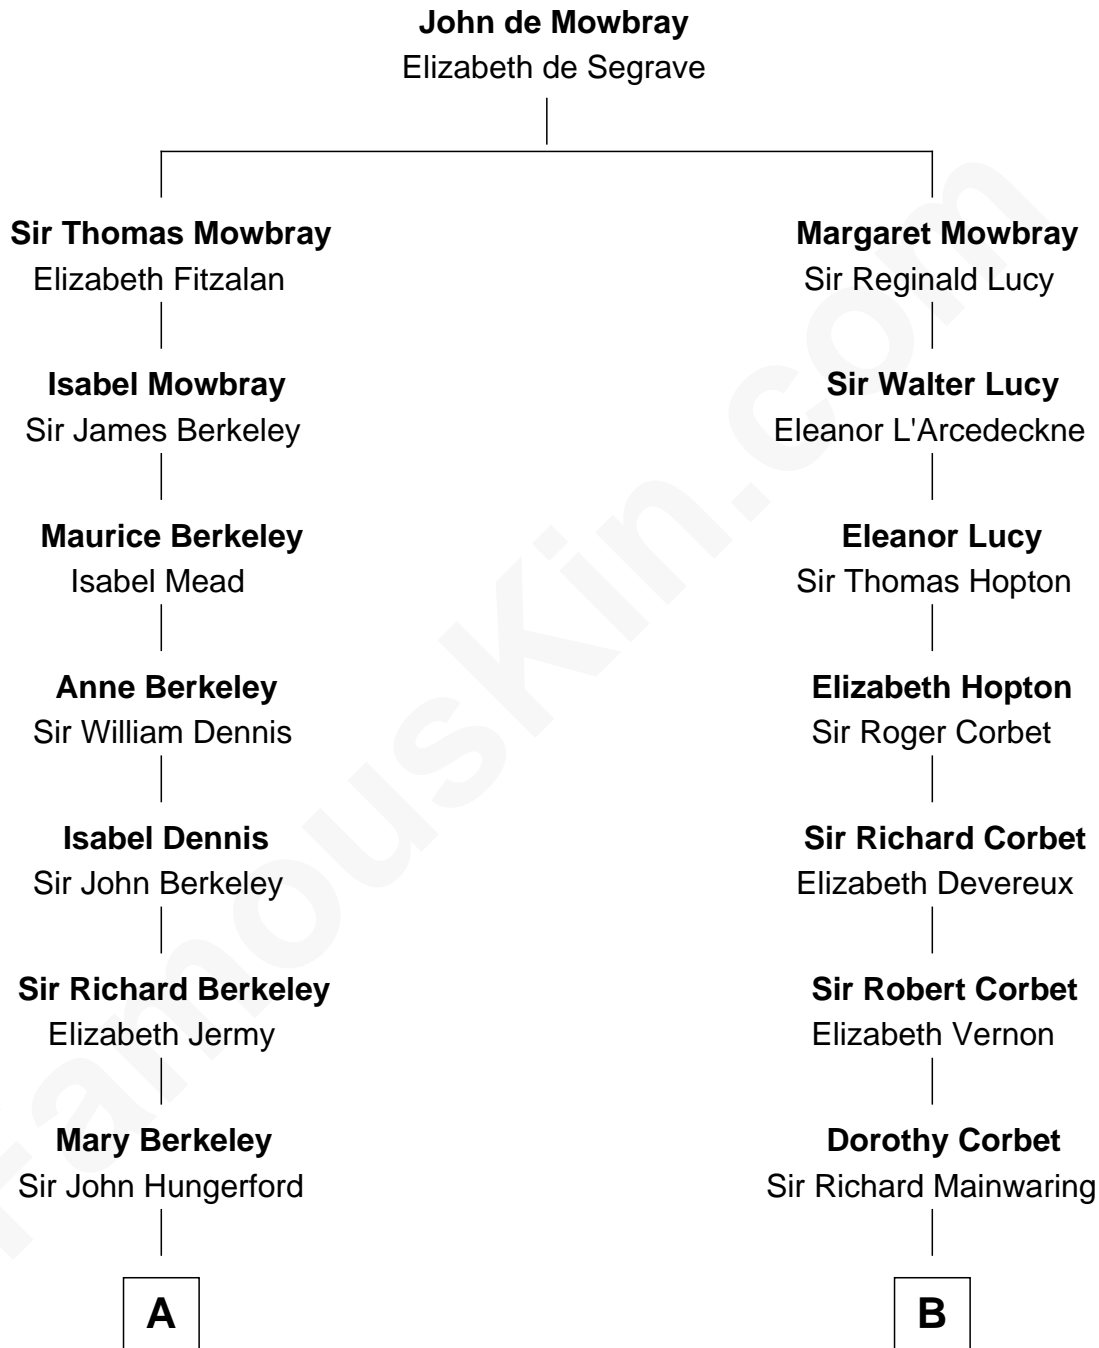

# FamousKin.com Relationship Chart of

**George W. Bush**  
43rd U.S. President

17th cousin 3 times removed of

**Grover Cleveland**  
22nd and 24th U.S. President

**C**

—  
**Samuel Prescott Bush**

Flora Sheldon

—  
**Prescott Sheldon Bush**

Dorothy Wear Walker

—  
**George Herbert Walker Bush**

Barbara Pierce

—  
**George W. Bush**

*43rd U.S. President*

FamousKin.com