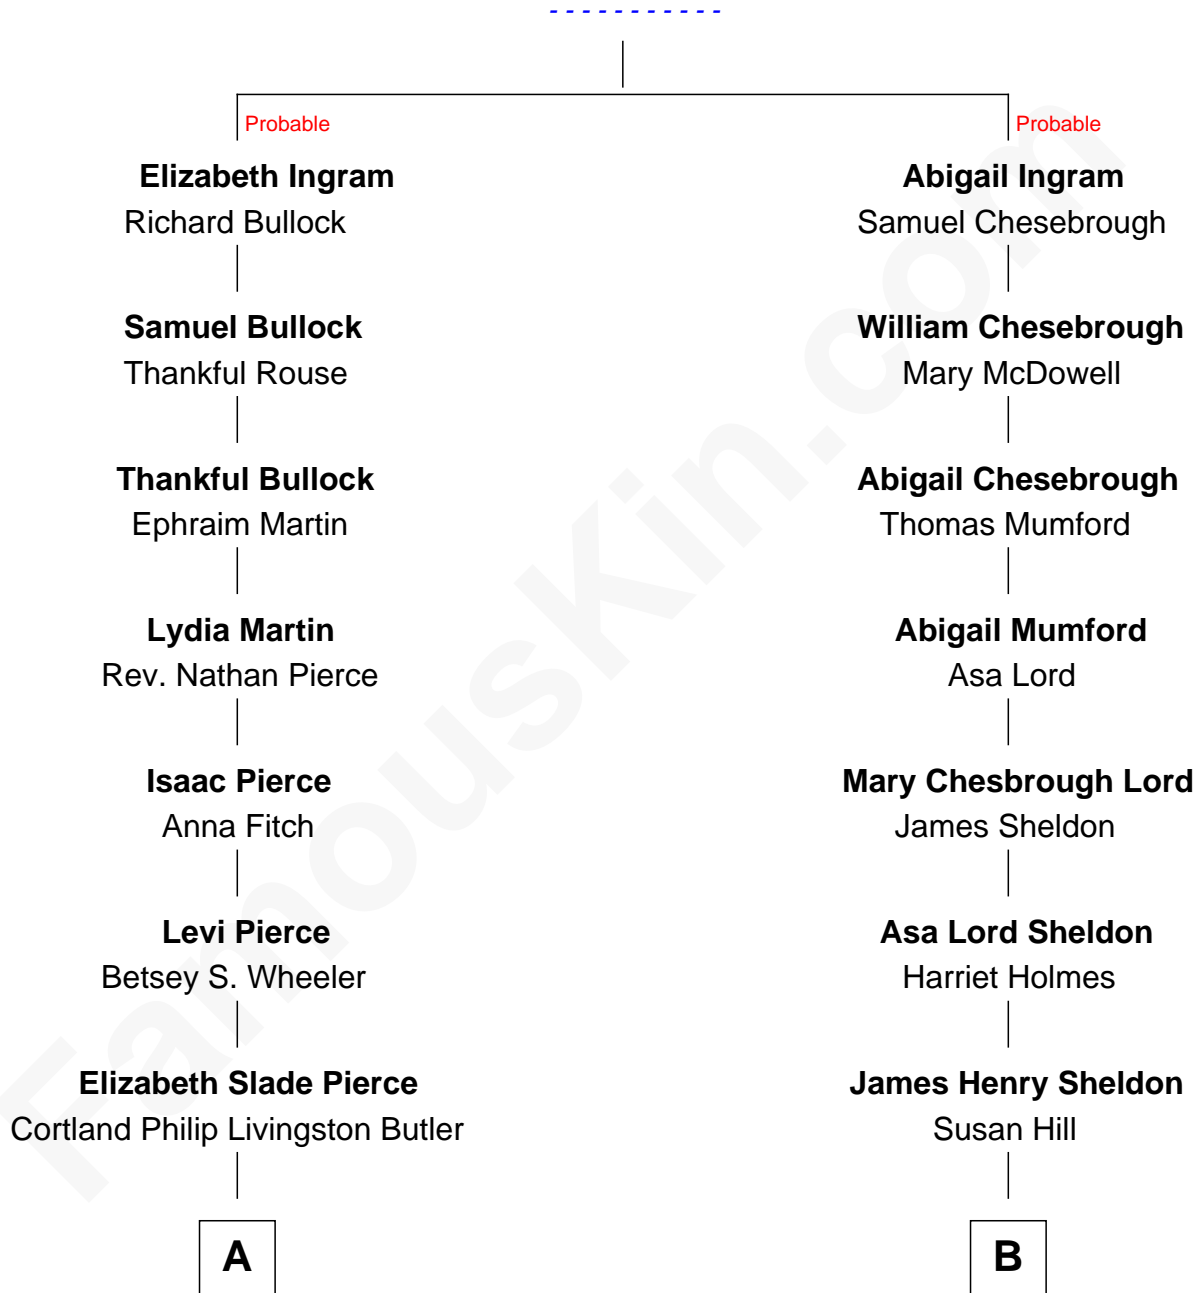

FamousKin.com
Relationship Chart of
George W. Bush
43rd U.S. President

9th cousin 2 times removed of
Mamie (Doud) Eisenhower
First Lady of President Dwight Eisenhower

Richard Ingram

A

Mary Elizabeth Butler
Robert Emmet Sheldon

Flora Sheldon
Samuel Prescott Bush

Prescott Sheldon Bush
Dorothy Wear Walker

George Herbert Walker Bush
Barbara Pierce

George W. Bush
43rd U.S. President

B

Mary Cornelia Sheldon
Royal Houghton Doud

John Sheldon Doud
Elivera Mathilda Carlson

Mamie (Doud) Eisenhower
First Lady of Dwight Eisenhower