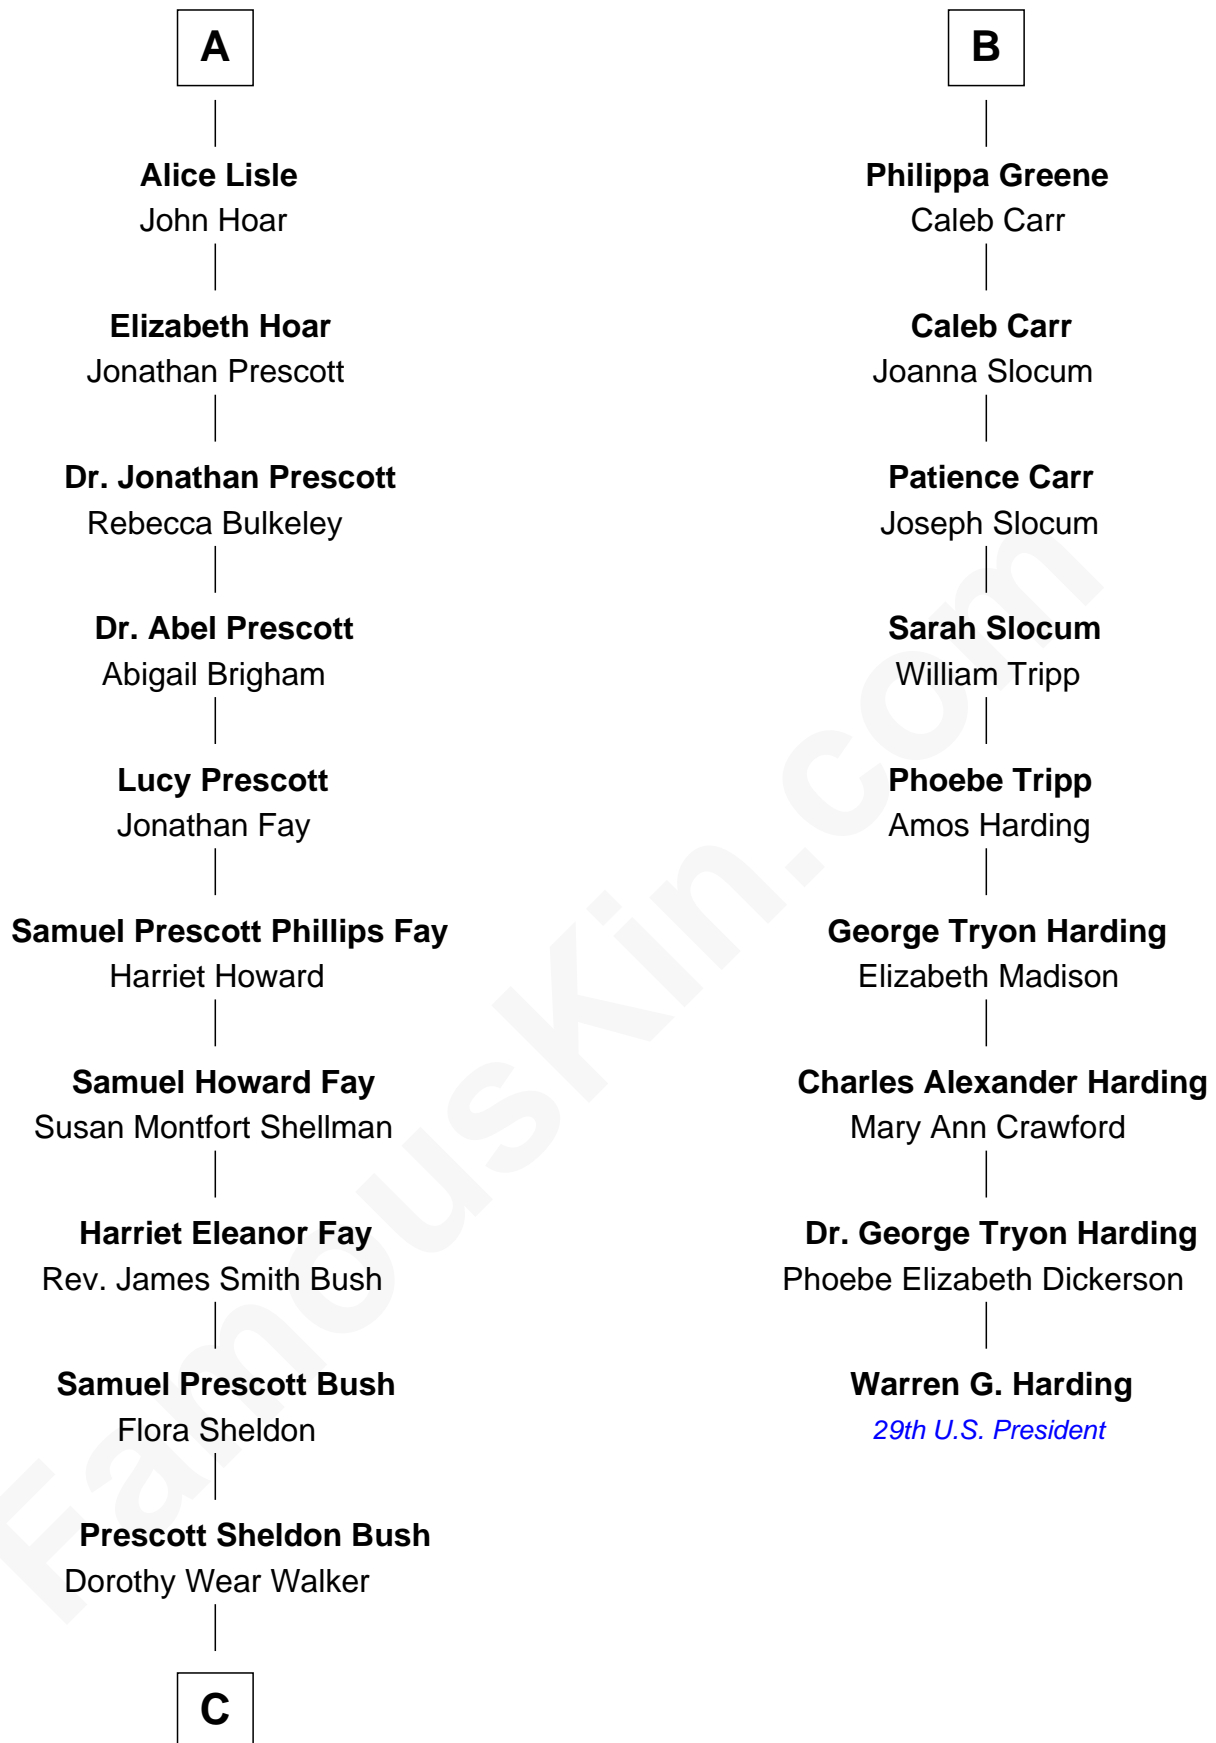

FamousKin.com Relationship Chart of

George W. Bush
43rd U.S. President

15th cousin 3 times removed of

Warren G. Harding
29th U.S. President

Sir Humphrey Stafford
Eleanor Aylesbury

C

George Herbert Walker Bush

Barbara Pierce

George W. Bush

43rd U.S. President

FamousKin.com