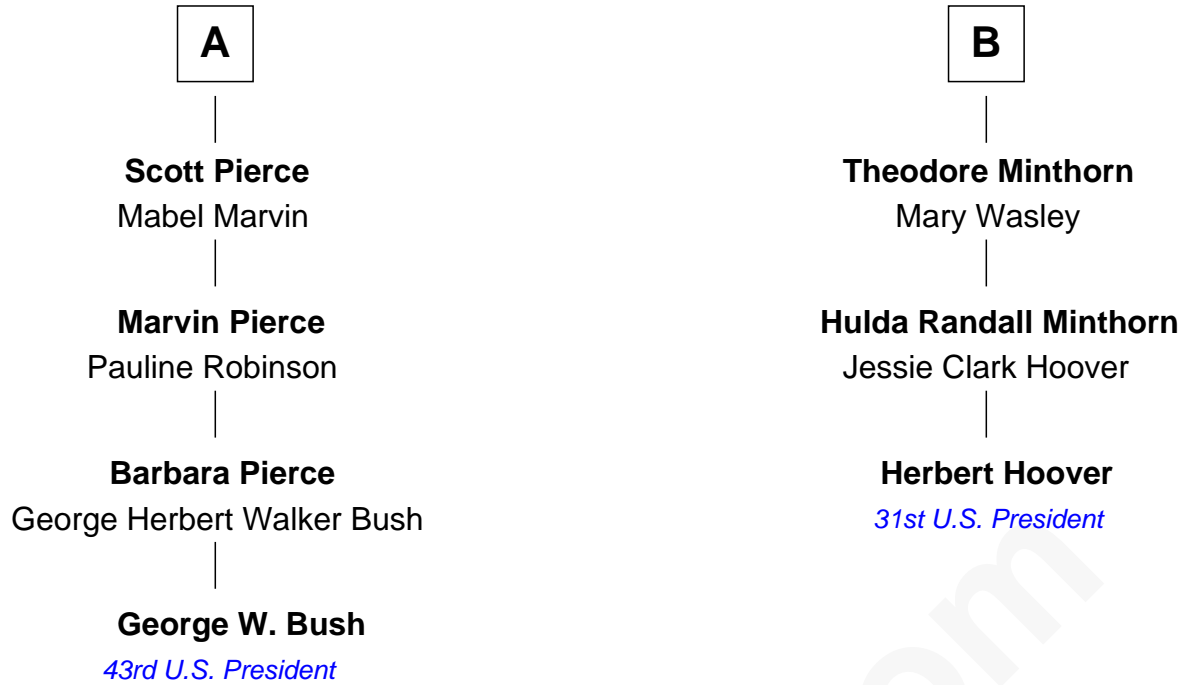

FamousKin.com Relationship Chart of

George W. Bush
43rd U.S. President

9th cousin 1 time removed of

Herbert Hoover
31st U.S. President

William Read
Mabel - - - - -

Ralph Read
Mary Pierce

Abigail Read
Francis Wyman

Joseph Read
Phebe Walker

William Wyman
Prudence Putnam

Phebe Read
James Pierce

Prudence Wyman
Jacob Winn

Joshua Pierce
Esther Richardson

Jacob Winn
Sarah Buck

James Pierce
Mary Stacy

Jacob Winn
Phebe Grout

Gen. James Pierce
Chloe Holbrook

Endymia Winn
Thomas Sherwood

Jonas James Pierce
Kate Pritzel

Lucinda Sherwood
John Minthorn

A

B

FamousKin.com