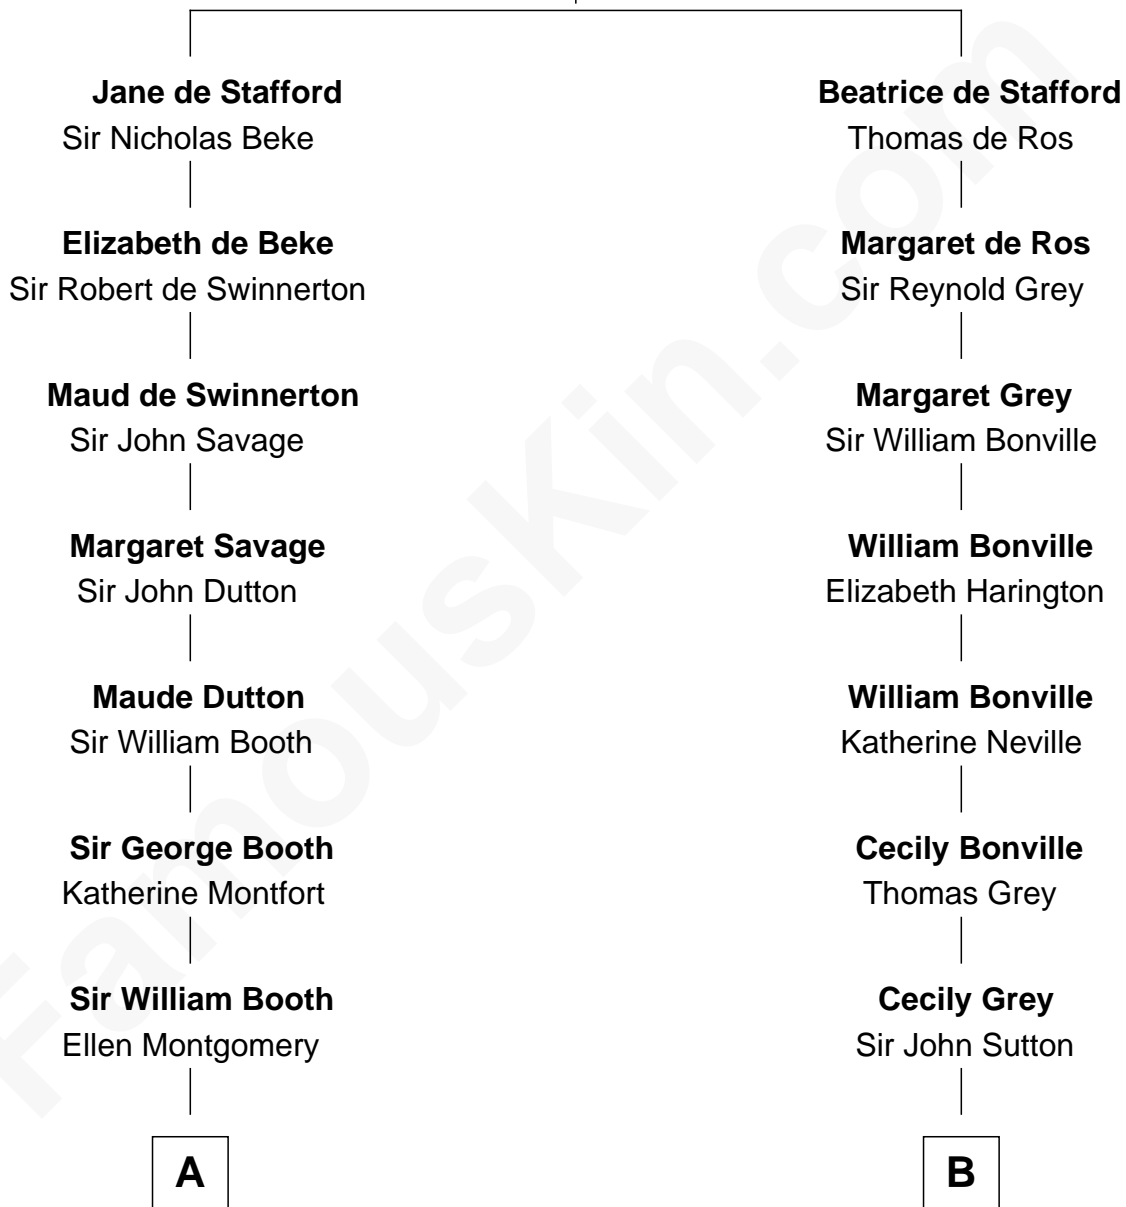

# FamousKin.com Relationship Chart of

**George W. Bush**  
43rd U.S. President

20th cousin 1 time removed of

**Herbert Hoover**  
31st U.S. President

## Ralph de Stafford

*with wife*  
Katherine de Hastang

*with wife*  
Margaret de Audley

**C**

**Jerome Place Marvin**

Martha Ann Stokes

**Mabel Marvin**

Scott Pierce

**Marvin Pierce**

Pauline Robinson

**Barbara Pierce**

George Herbert Walker Bush

**George W. Bush**

*43rd U.S. President*

**D**

**Lucinda Sherwood**