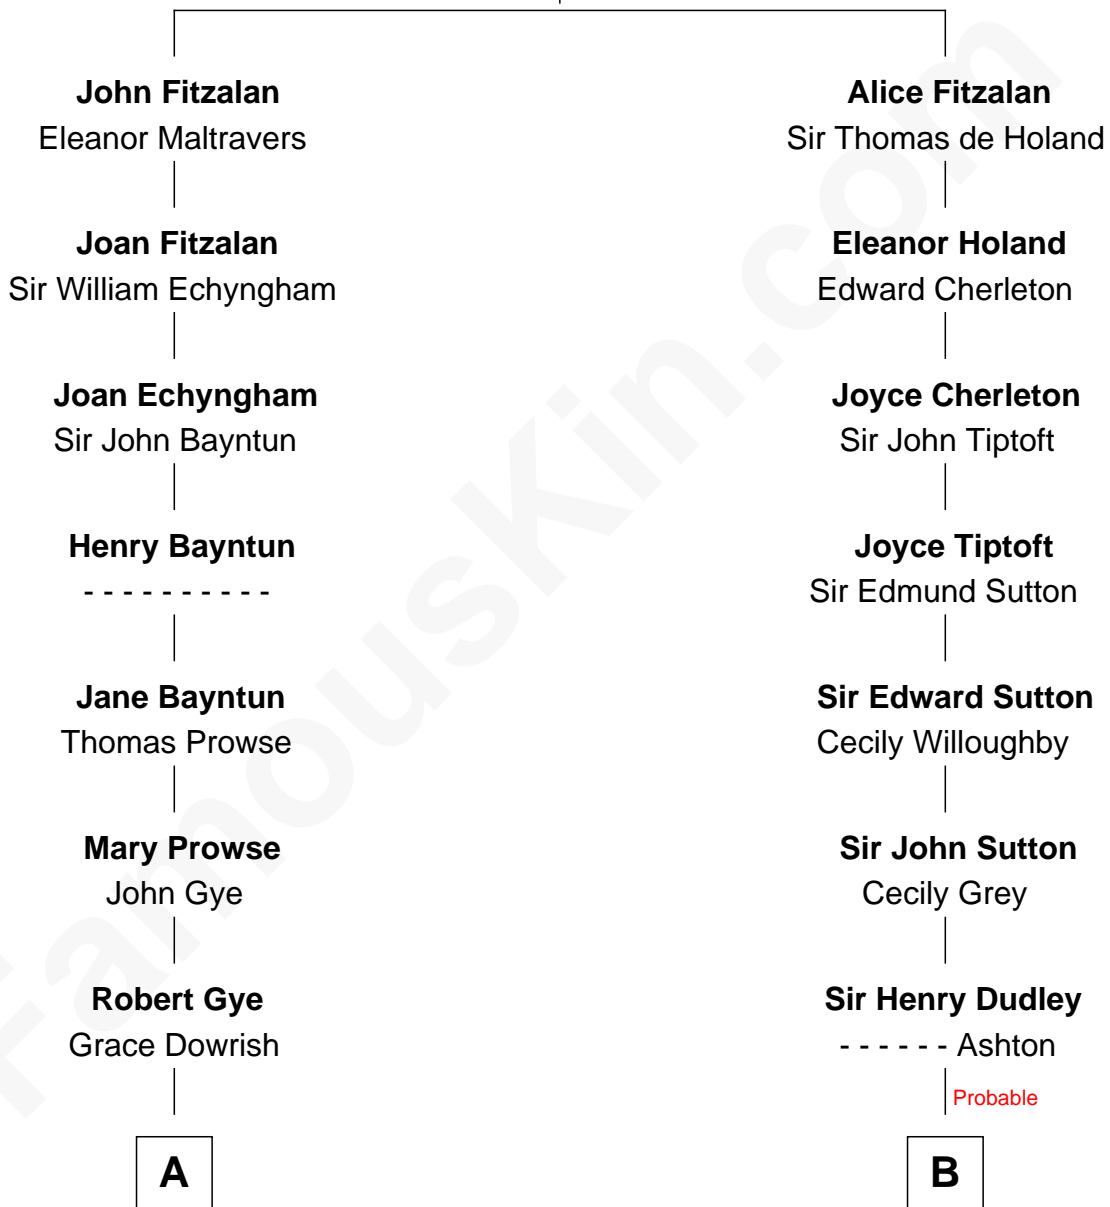

# FamousKin.com Relationship Chart of

**George W. Bush**  
43rd U.S. President

19th cousin of

**Herbert Hoover**  
31st U.S. President

**Richard Fitzalan**  
Eleanor Plantagenet

**C**

**Marvin Pierce**  
Pauline Robinson

**Barbara Pierce**  
George Herbert Walker Bush

**George W. Bush**  
*43rd U.S. President*

**D**

**Theodore Minthorn**  
Mary Wasley

**Hulda Randall Minthorn**  
Jessie Clark Hoover

**Herbert Hoover**  
*31st U.S. President*