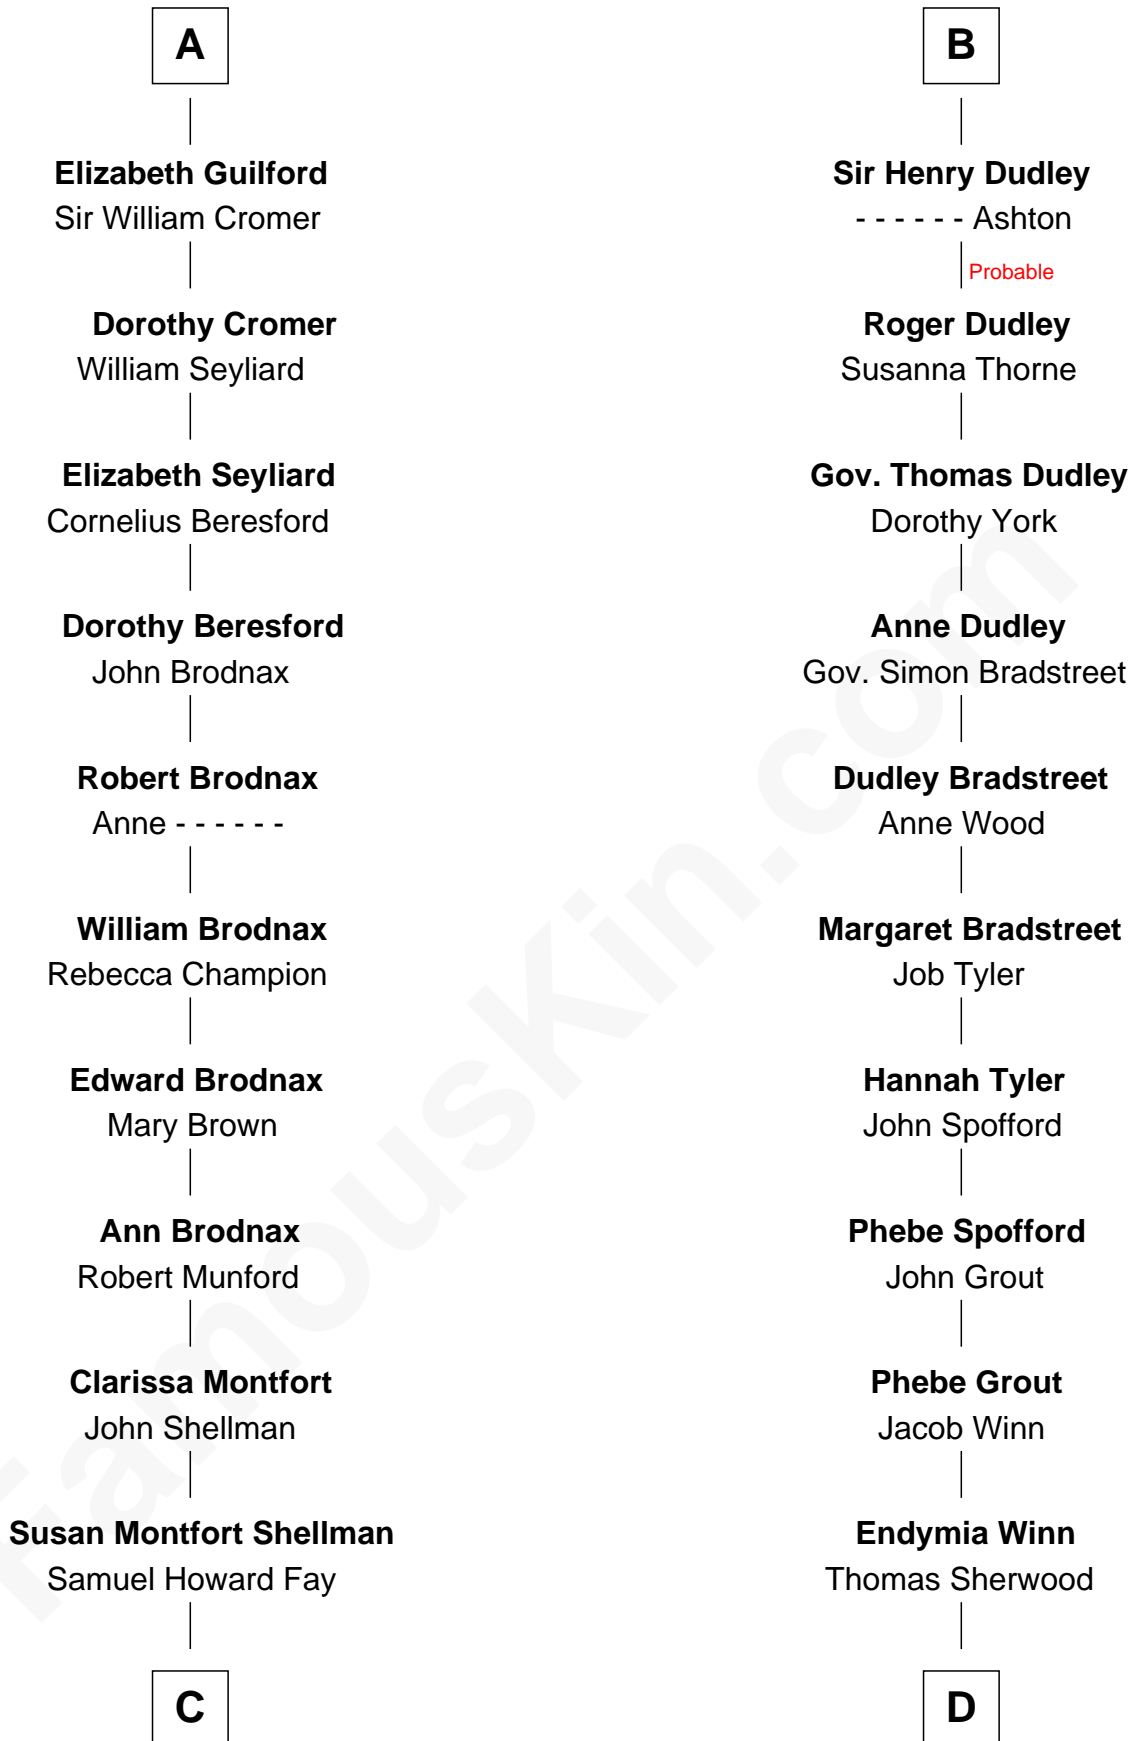

FamousKin.com Relationship Chart of

George W. Bush
43rd U.S. President

20th cousin 1 time removed of

Herbert Hoover
31st U.S. President

Sir Robert de Holland
Maude la Zouche

C

Harriet Eleanor Fay
Rev. James Smith Bush

Samuel Prescott Bush
Flora Sheldon

Prescott Sheldon Bush
Dorothy Wear Walker

George Herbert Walker Bush
Barbara Pierce

George W. Bush
43rd U.S. President

D

Lucinda Sherwood
John Minthorn

Theodore Minthorn
Mary Wasley

Hulda Randall Minthorn
Jessie Clark Hoover

Herbert Hoover
31st U.S. President