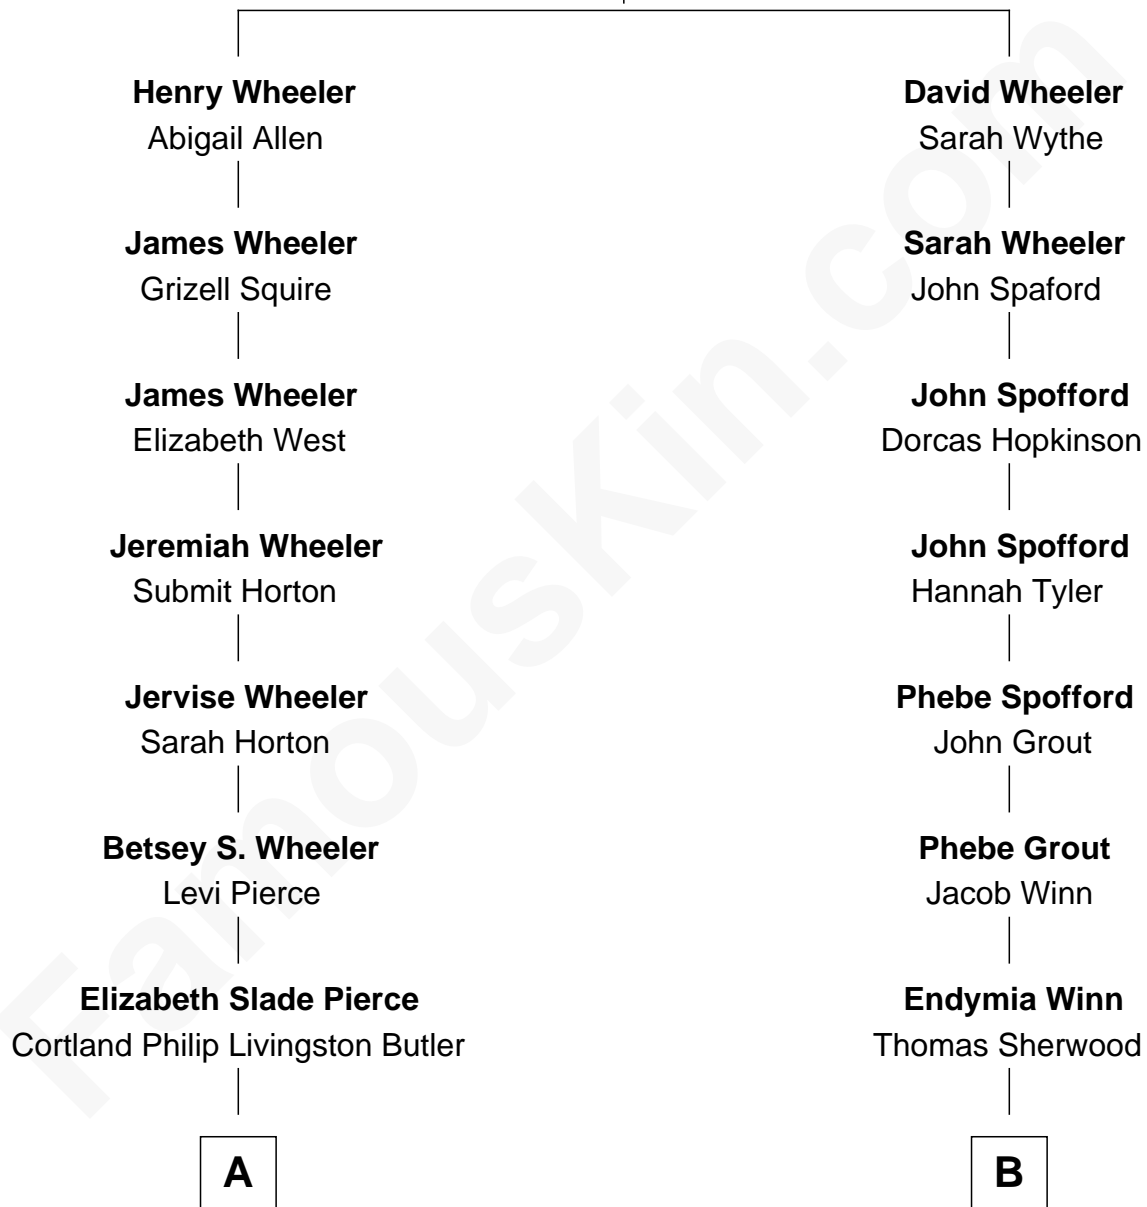

# FamousKin.com Relationship Chart of

**George W. Bush**  
43rd U.S. President

10th cousin 1 time removed of

**Herbert Hoover**  
31st U.S. President

**John Wheeler**  
Agnes Yeoman

**A**

**Mary Elizabeth Butler**  
Robert Emmet Sheldon

**Flora Sheldon**  
Samuel Prescott Bush

**Prescott Sheldon Bush**  
Dorothy Wear Walker

**George Herbert Walker Bush**  
Barbara Pierce

**George W. Bush**  
*43rd U.S. President*

**B**

**Lucinda Sherwood**  
John Minthorn

**Theodore Minthorn**  
Mary Wasley

**Hulda Randall Minthorn**  
Jessie Clark Hoover

**Herbert Hoover**  
*31st U.S. President*