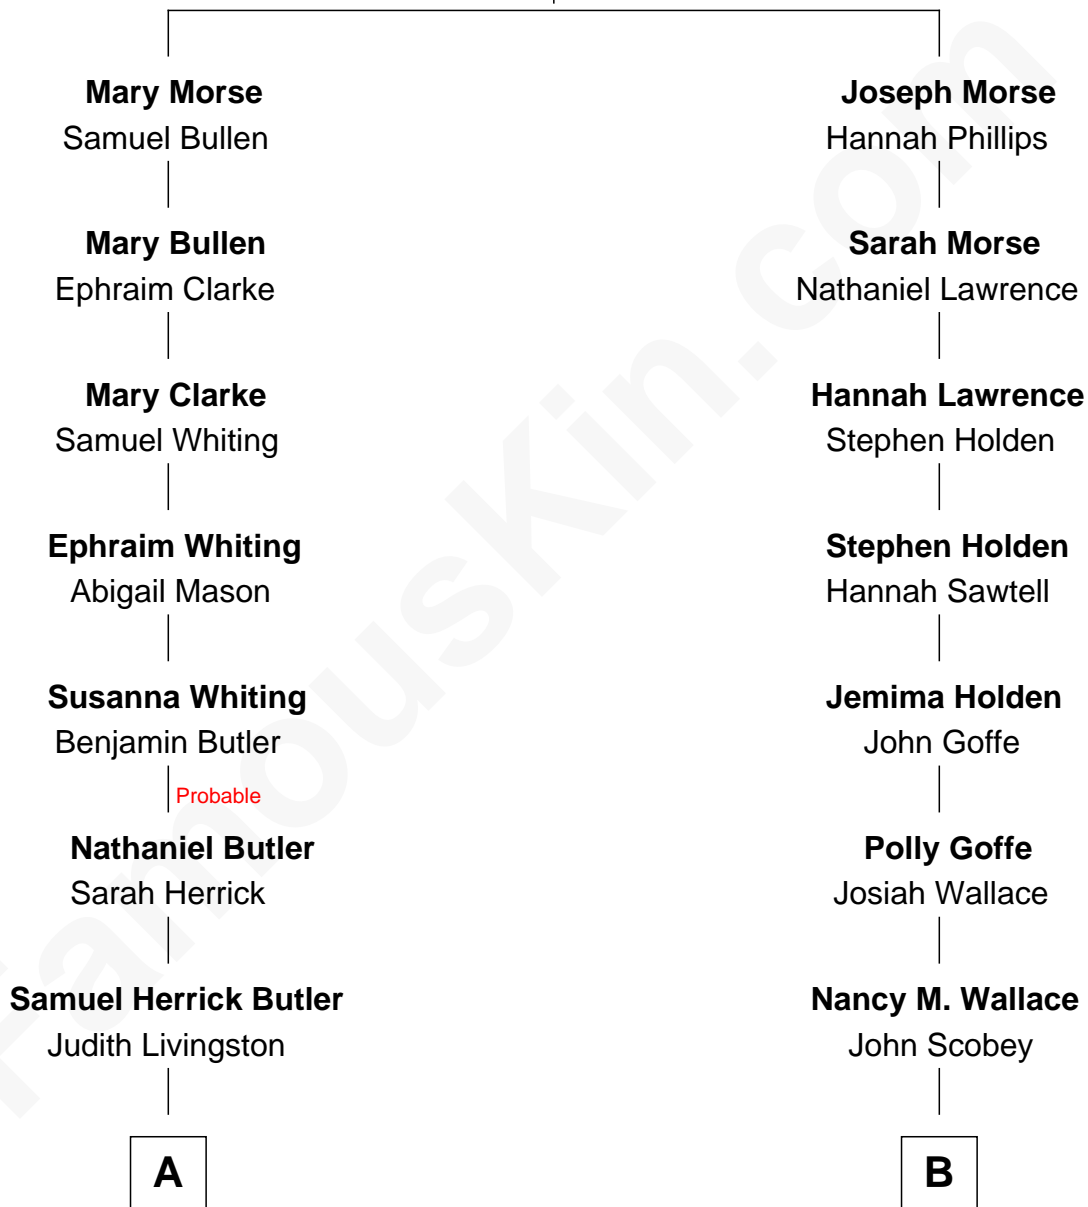

FamousKin.com
Relationship Chart of
George W. Bush
43rd U.S. President

9th cousin 3 times removed of
Lou (Henry) Hoover
First Lady of President Herbert Hoover

Samuel Morse
 Elizabeth Jasper

A

Cortland Philip Livingston Butler

Elizabeth Slade Pierce

Mary Elizabeth Butler

Robert Emmet Sheldon

Flora Sheldon

Samuel Prescott Bush

Prescott Sheldon Bush

Dorothy Wear Walker

George Herbert Walker Bush

Barbara Pierce

George W. Bush

43rd U.S. President

B

Philomelia Sophia Scobey

Phineas Weed

Florence Ida Weed

Charles Delano Henry