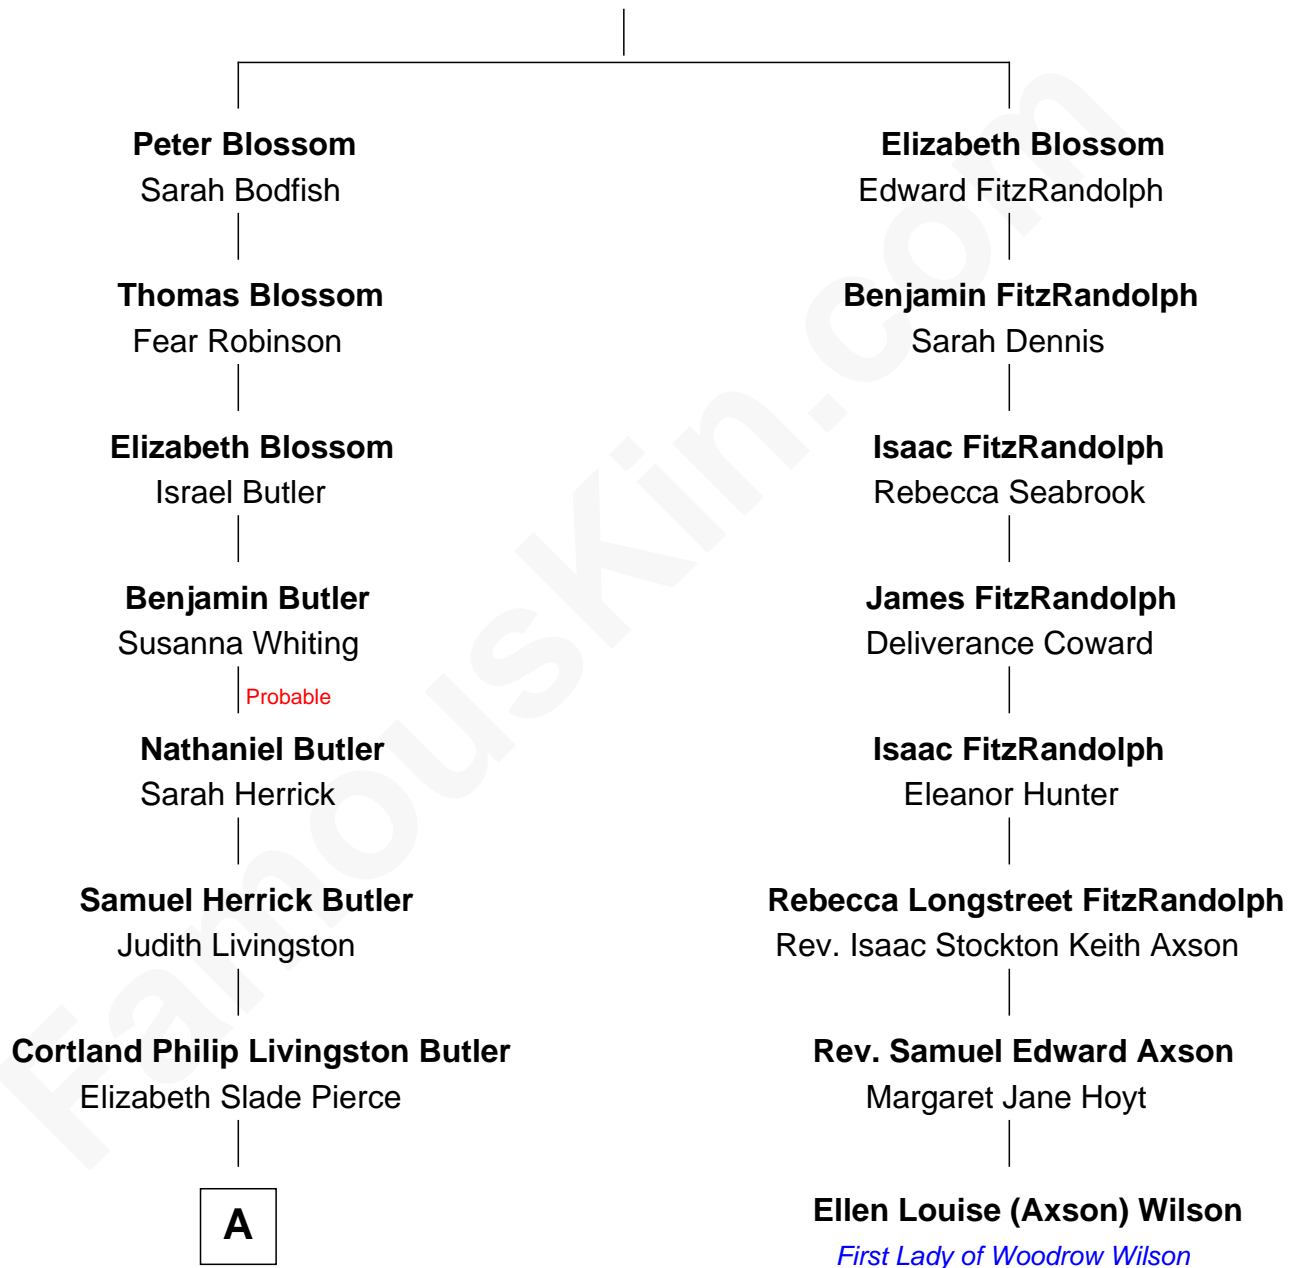

**FamousKin.com**  
**Relationship Chart of**  
**George W. Bush**  
*43rd U.S. President*

7th cousin 4 times removed of

**Ellen Louise (Axson) Wilson**  
*First Lady of President Woodrow Wilson*

**Thomas Blossom**  
 Anne Elsdon

**A**

—  
**Mary Elizabeth Butler**  
Robert Emmet Sheldon

—  
**Flora Sheldon**  
Samuel Prescott Bush

—  
**Prescott Sheldon Bush**  
Dorothy Wear Walker

—  
**George Herbert Walker Bush**  
Barbara Pierce

—  
**George W. Bush**  
*43rd U.S. President*