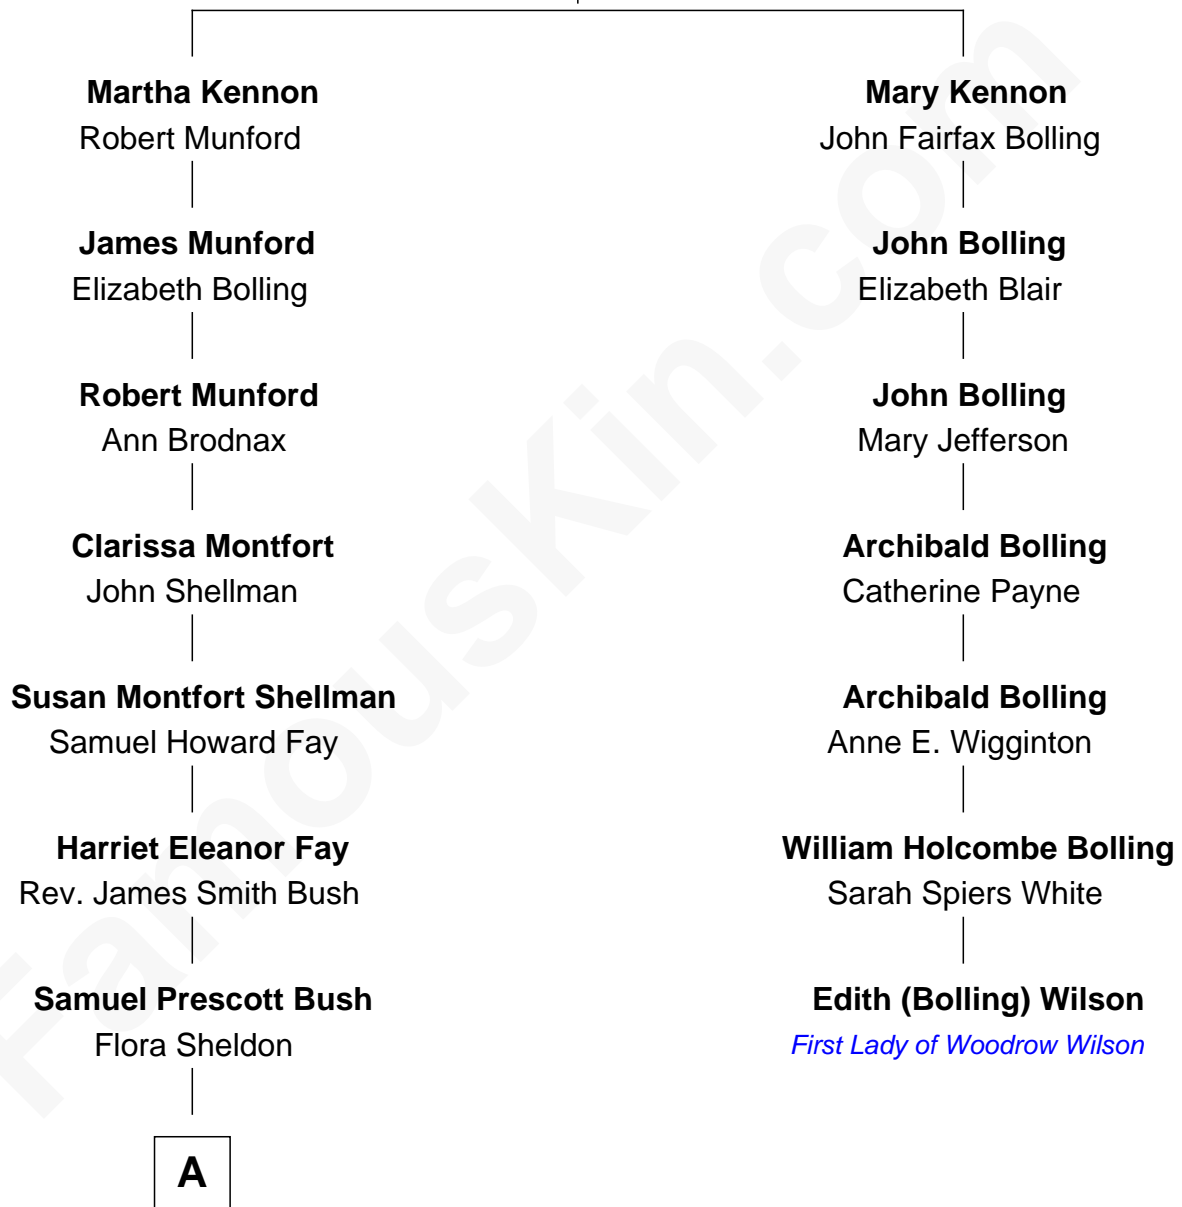

# FamousKin.com Relationship Chart of

**George W. Bush**

*43rd U.S. President*

6th cousin 3 times removed of

**Edith (Bolling) Wilson**

*First Lady of President Woodrow Wilson*

**Richard Kennon**

Elizabeth Worsham

**A**

—  
**Prescott Sheldon Bush**

Dorothy Wear Walker

—  
**George Herbert Walker Bush**

Barbara Pierce

—  
**George W. Bush**

*43rd U.S. President*

FamousKin.com