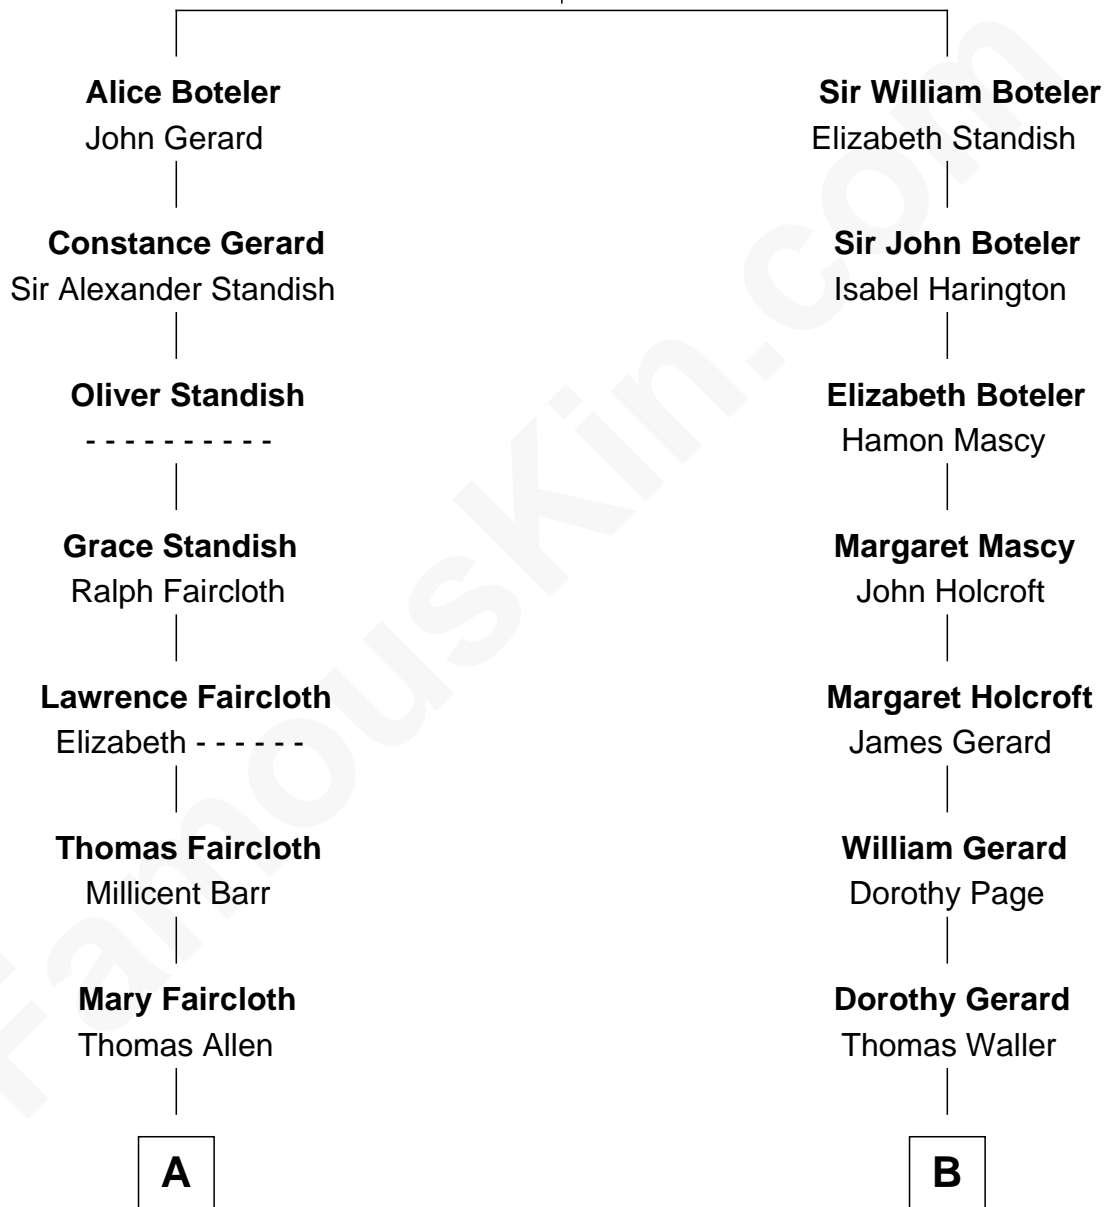

FamousKin.com
Relationship Chart of
George W. Bush
43rd U.S. President

17th cousin 2 times removed of

Edith (Bolling) Wilson
First Lady of President Woodrow Wilson

Sir John Boteler
 Alice Plumpton

C

—
Prescott Sheldon Bush

Dorothy Wear Walker

—
George Herbert Walker Bush

Barbara Pierce

—
George W. Bush

43rd U.S. President

FamousKin.com