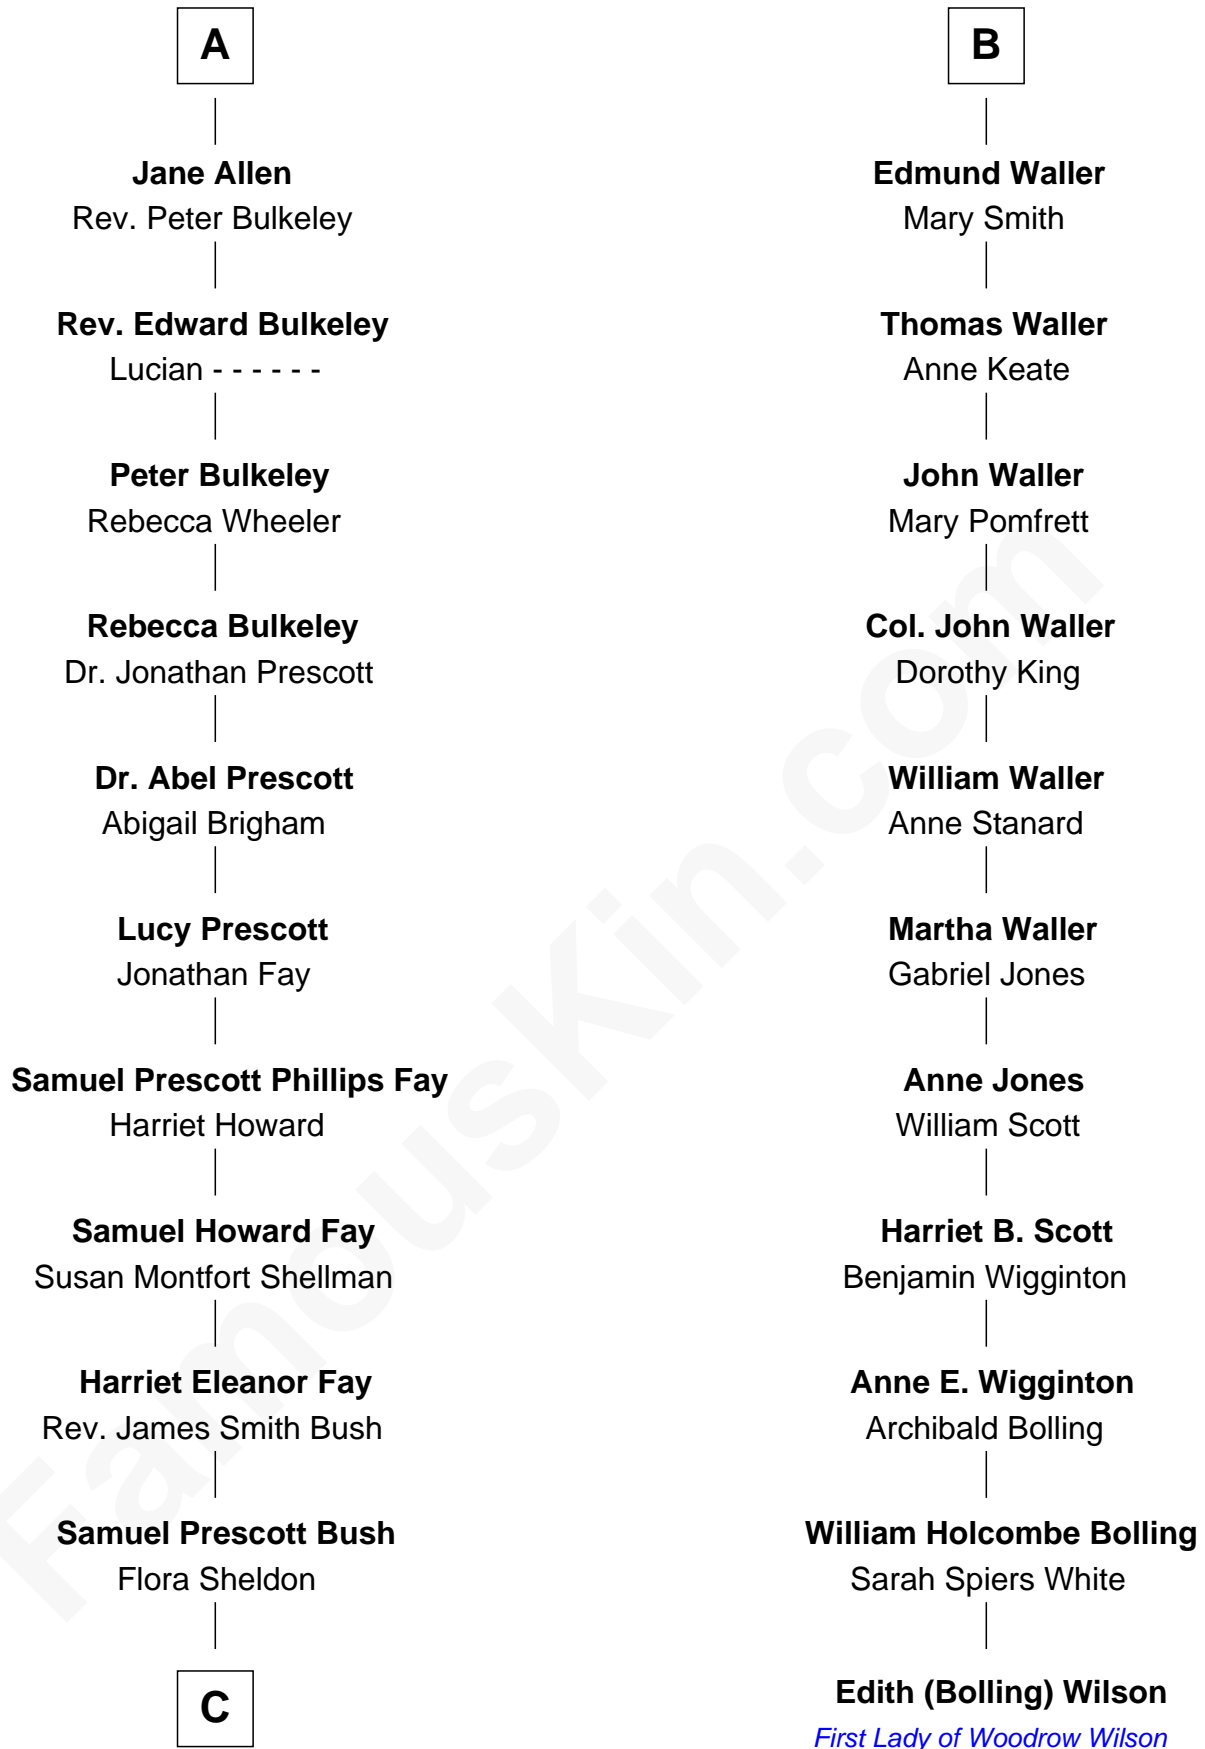

FamousKin.com
Relationship Chart of
George W. Bush
43rd U.S. President

17th cousin 2 times removed of

Edith (Bolling) Wilson
First Lady of President Woodrow Wilson

Sir John Boteler
 Alice Plumpton

C

—
Prescott Sheldon Bush

Dorothy Wear Walker

—
George Herbert Walker Bush

Barbara Pierce

—
George W. Bush

43rd U.S. President

FamousKin.com