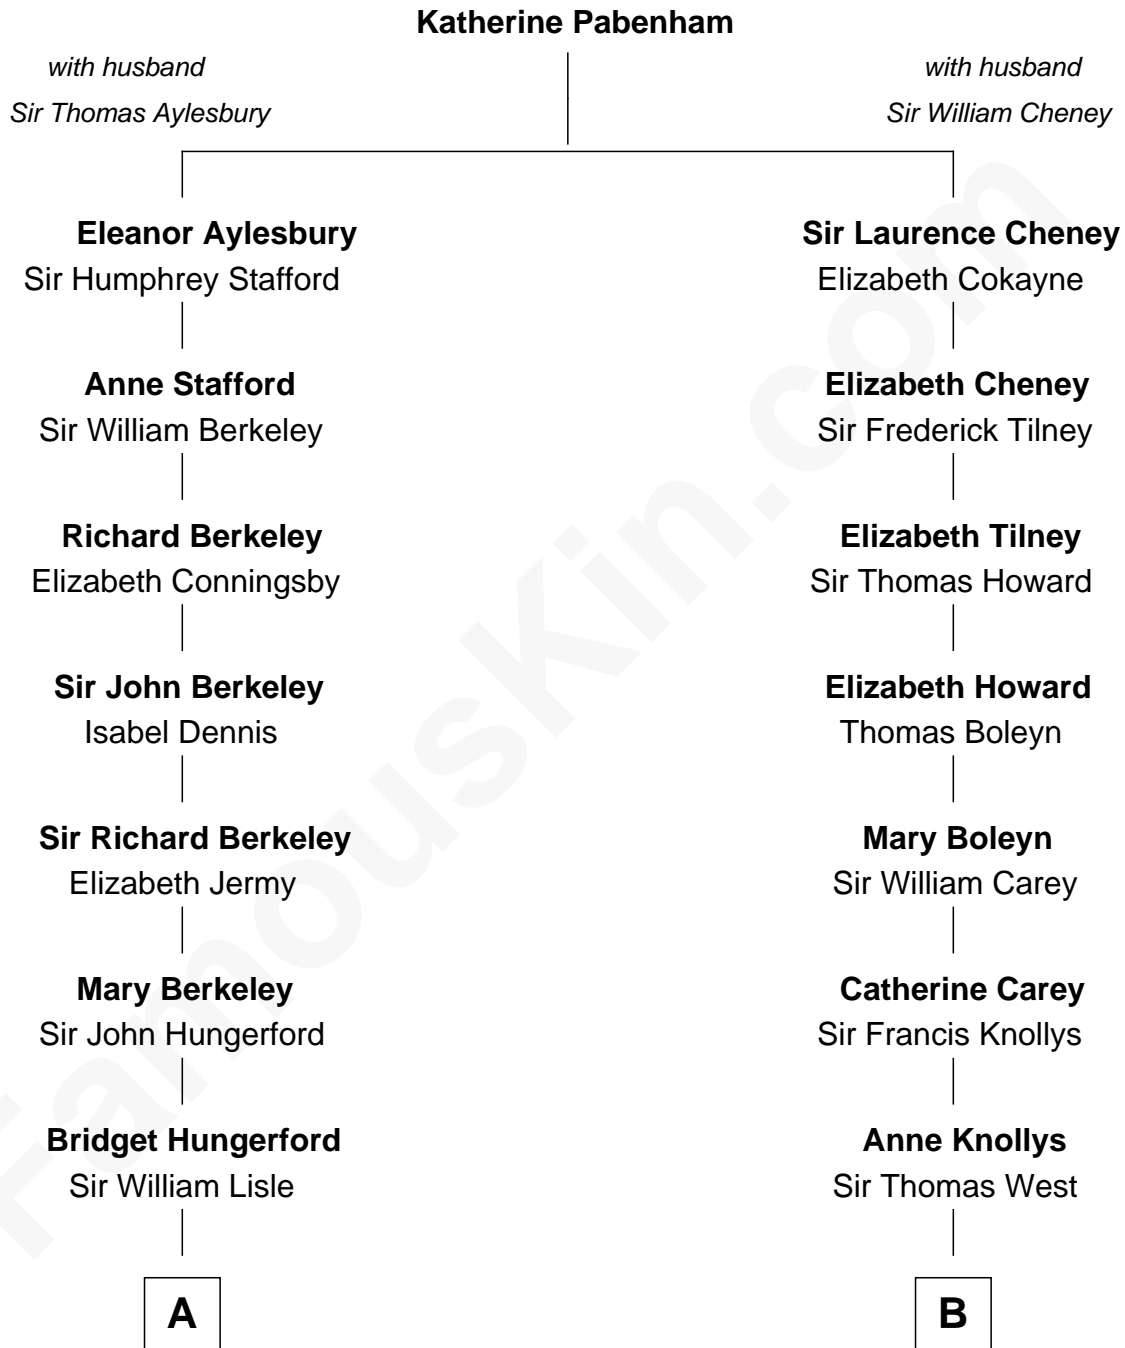

**FamousKin.com**  
**Relationship Chart of**  
**George W. Bush**  
*43rd U.S. President*

**16th cousin 3 times removed of**  
**Edith (Bolling) Wilson**  
*First Lady of President Woodrow Wilson*

**C**

—  
**Prescott Sheldon Bush**

Dorothy Wear Walker

—  
**George Herbert Walker Bush**

Barbara Pierce

—  
**George W. Bush**

*43rd U.S. President*

FamousKin.com