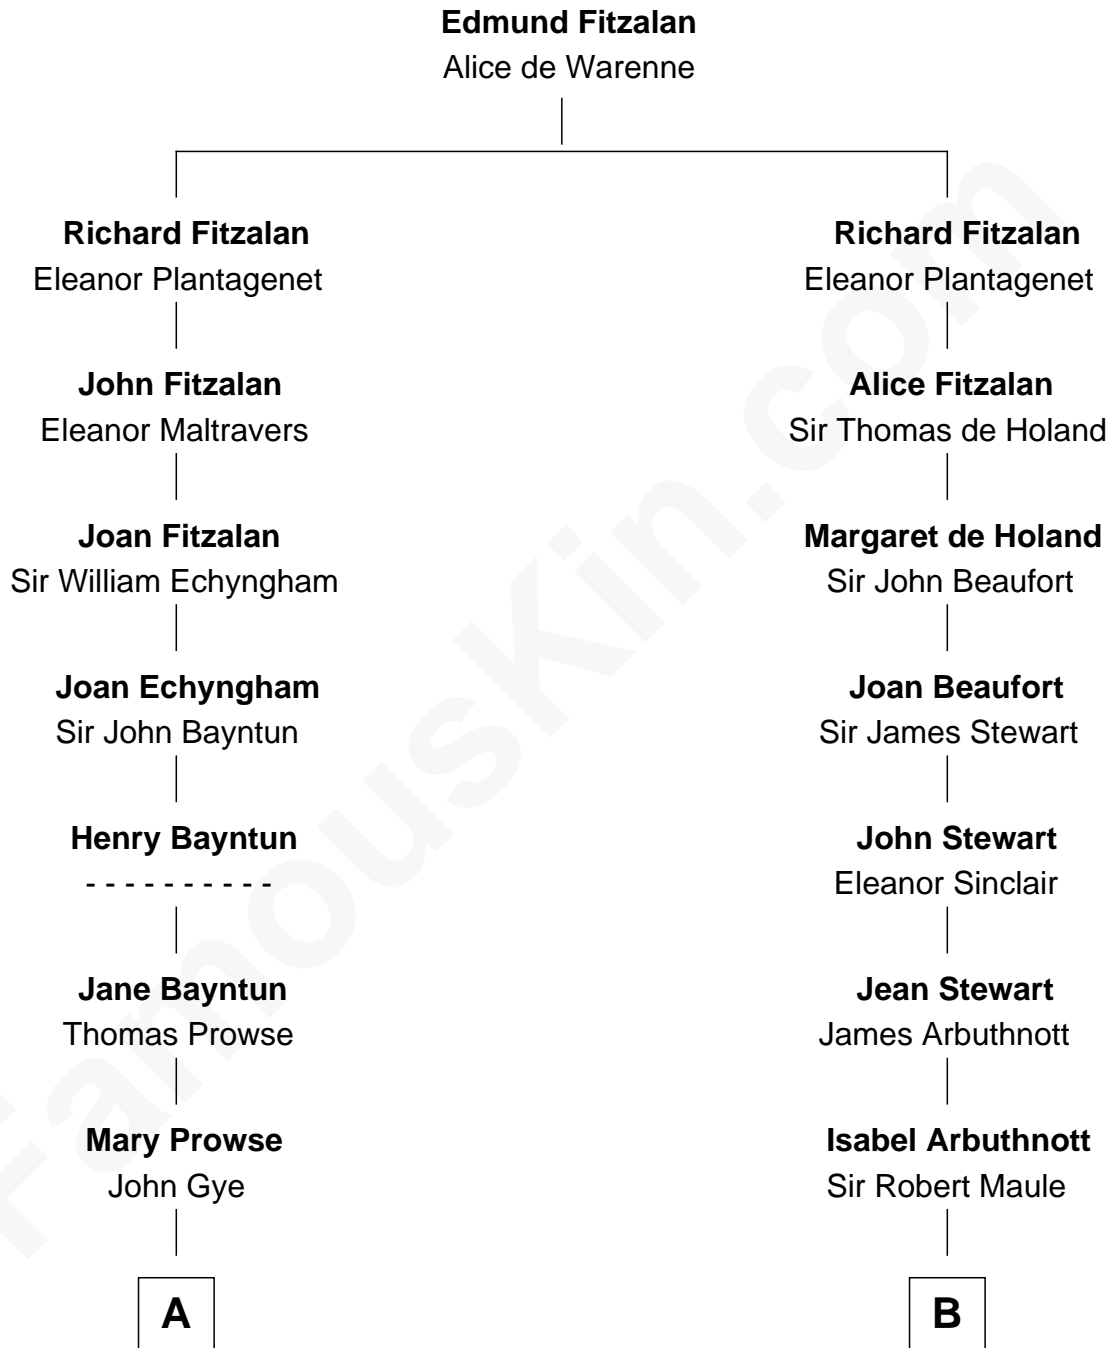

FamousKin.com
Relationship Chart of
George W. Bush
43rd U.S. President

17th cousin 3 times removed of

Edith (Bolling) Wilson
First Lady of President Woodrow Wilson

C

—
Scott Pierce
Mabel Marvin

—
Marvin Pierce
Pauline Robinson

—
Barbara Pierce
George Herbert Walker Bush

—
George W. Bush
43rd U.S. President

FamousKin.com