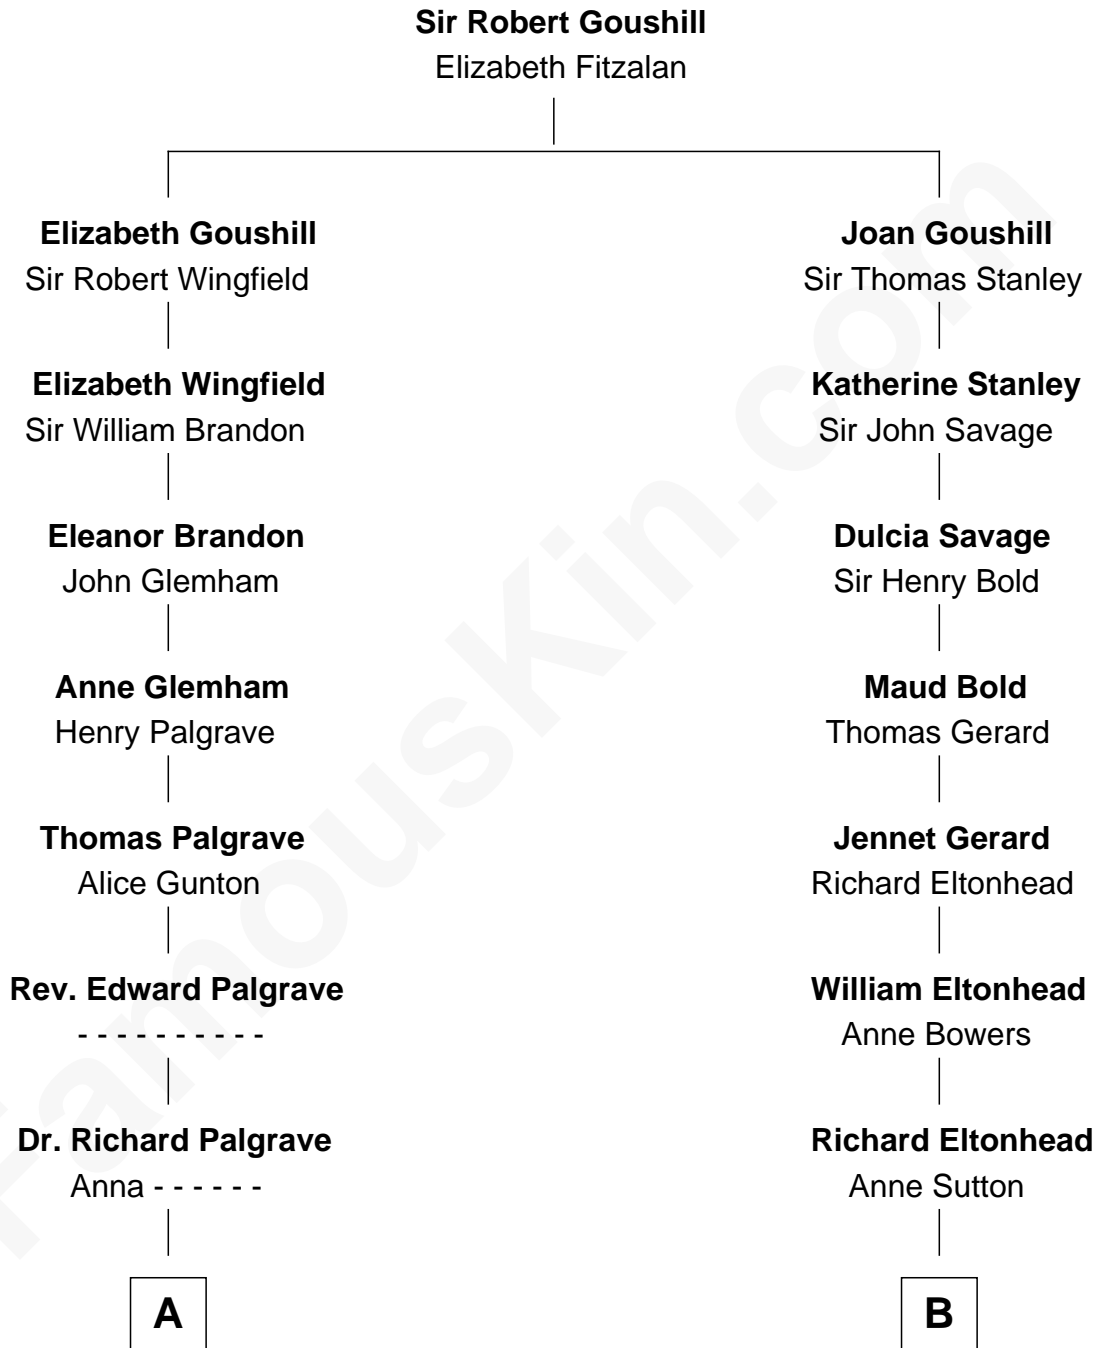

FamousKin.com
Relationship Chart of
George W. Bush
43rd U.S. President

16th cousin 3 times removed of
Edith (Bolling) Wilson
First Lady of President Woodrow Wilson

C

—
Prescott Sheldon Bush

Dorothy Wear Walker

—
George Herbert Walker Bush

Barbara Pierce

—
George W. Bush

43rd U.S. President

FamousKin.com