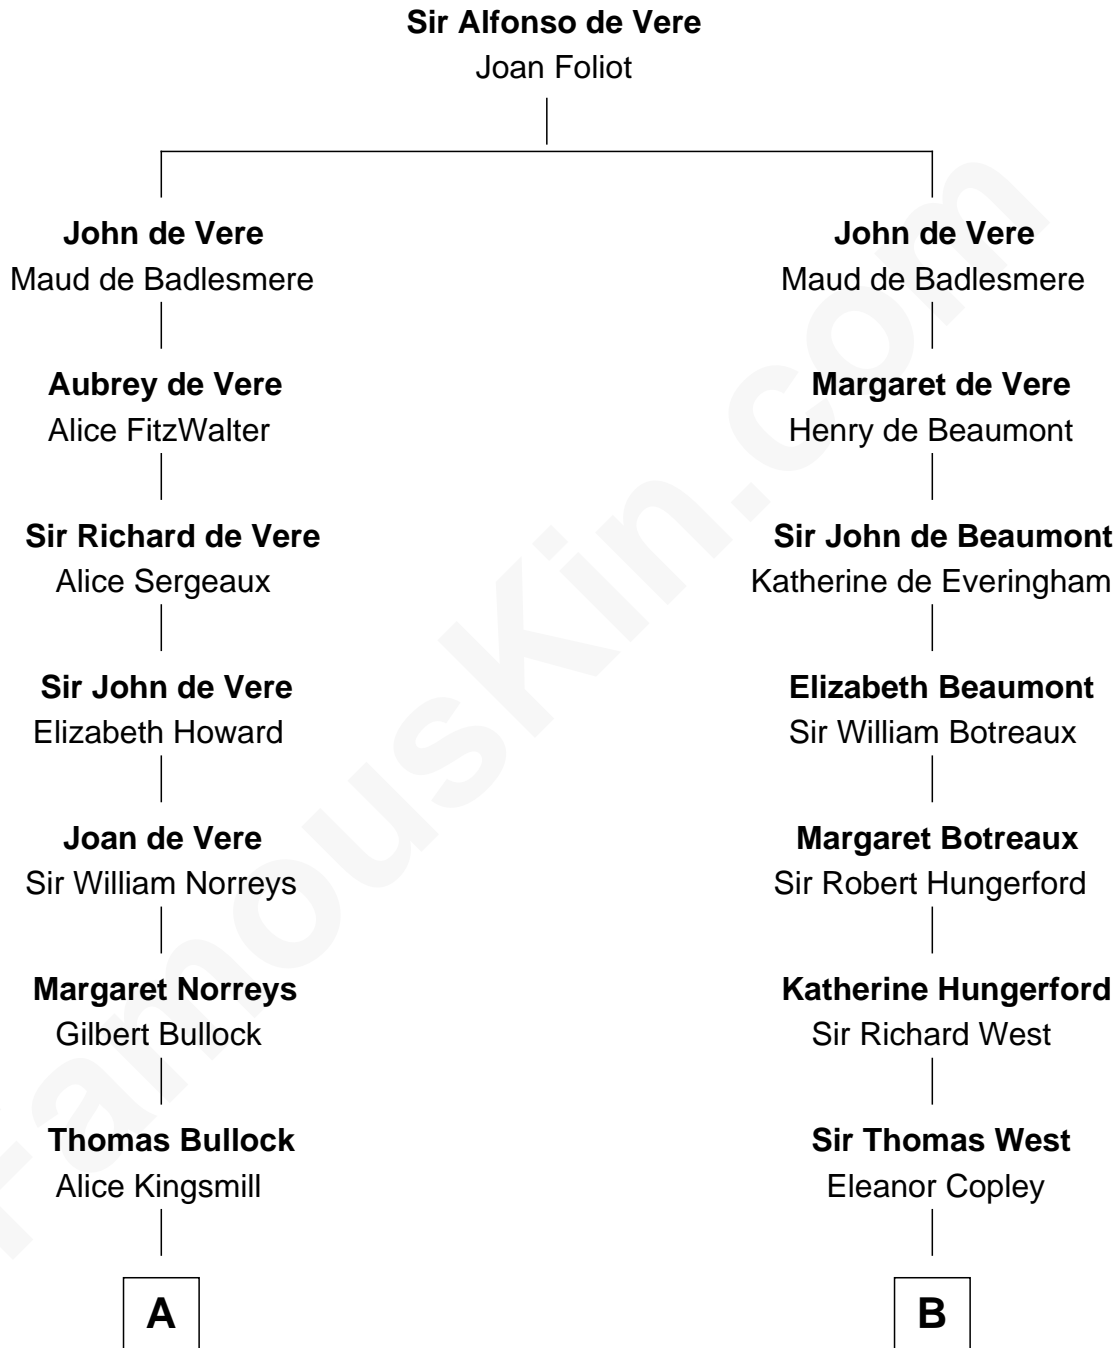

**FamousKin.com**  
**Relationship Chart of**  
**George W. Bush**  
*43rd U.S. President*

19th cousin 2 times removed of

**Edith (Bolling) Wilson**  
*First Lady of President Woodrow Wilson*

**C**

**Harriet Eleanor Fay**  
Rev. James Smith Bush

**Samuel Prescott Bush**  
Flora Sheldon

**Prescott Sheldon Bush**  
Dorothy Wear Walker

**George Herbert Walker Bush**  
Barbara Pierce

**George W. Bush**  
*43rd U.S. President*

**D**

**Archibald Bolling**  
Anne E. Wigginton