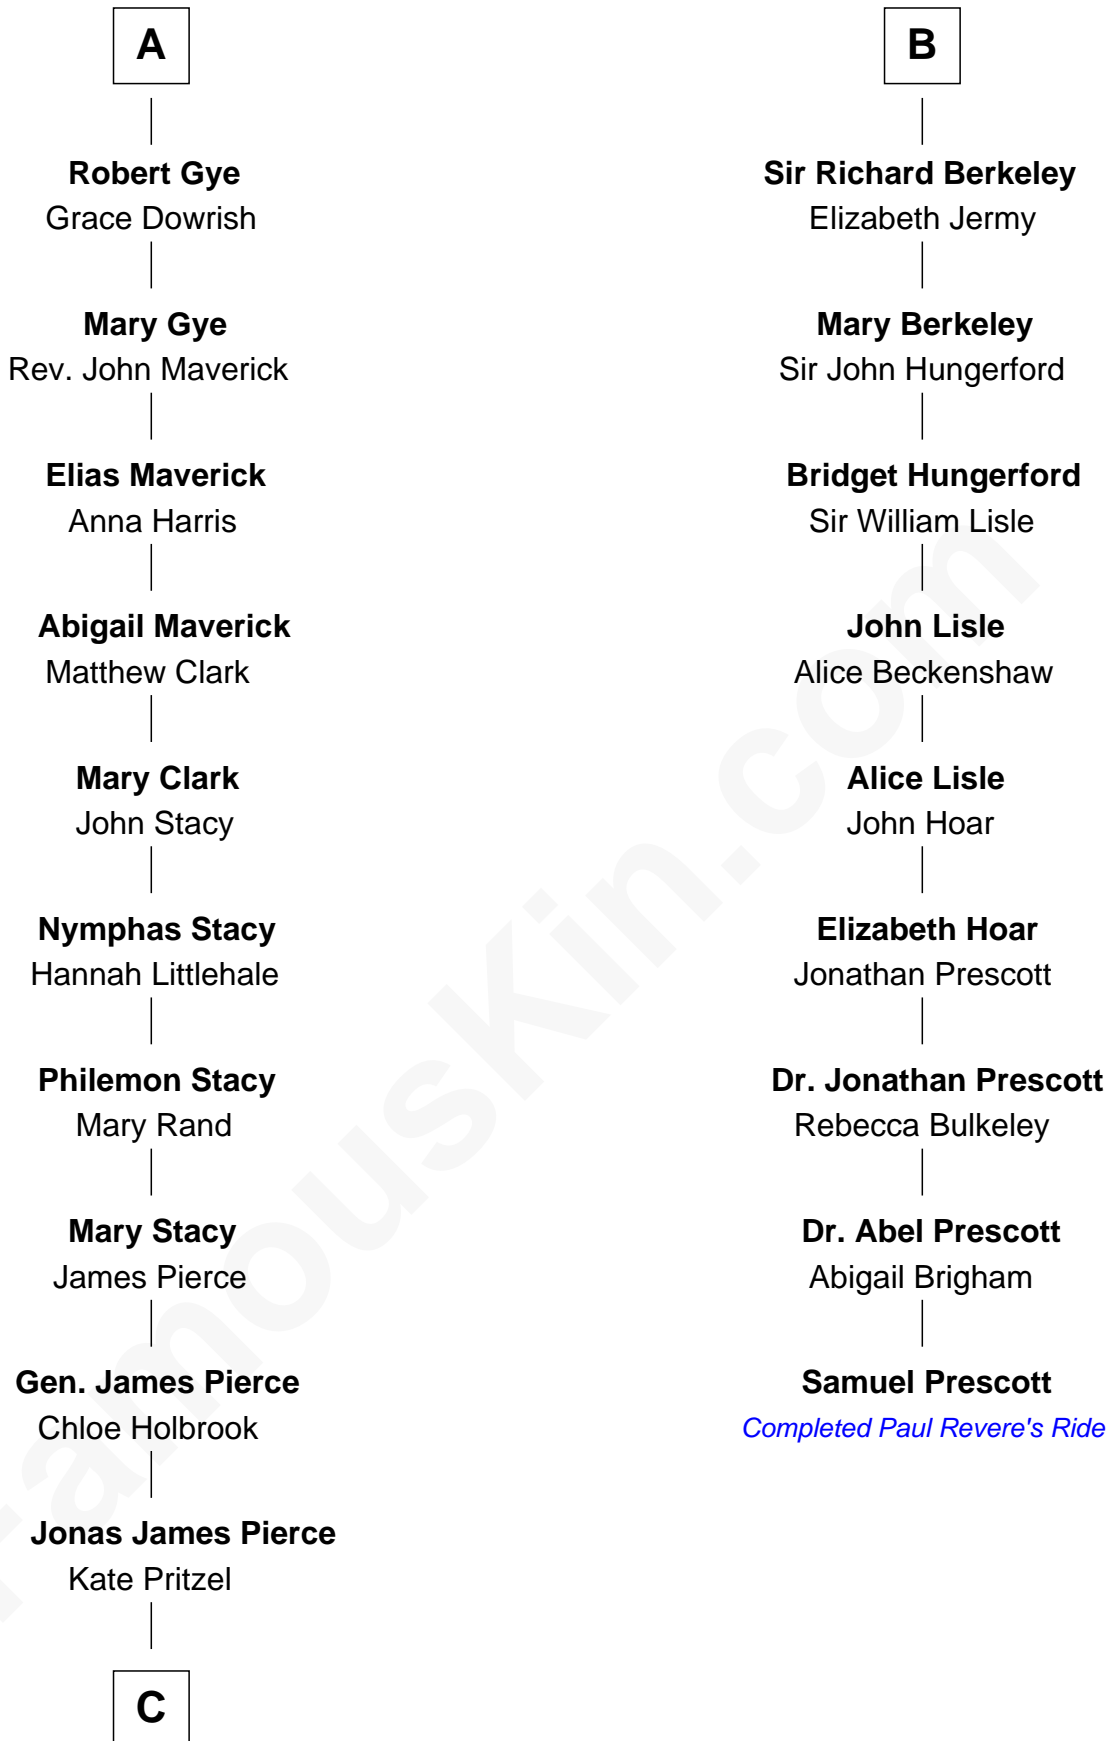

FamousKin.com Relationship Chart of

George W. Bush

43rd U.S. President

15th cousin 5 times removed of

Samuel Prescott

Completed Paul Revere's Midnight Ride

Henry Plantagenet

Maud de Chaworth

C

—
Scott Pierce
Mabel Marvin

—
Marvin Pierce
Pauline Robinson

—
Barbara Pierce
George Herbert Walker Bush

—
George W. Bush
43rd U.S. President

FamousKin.com