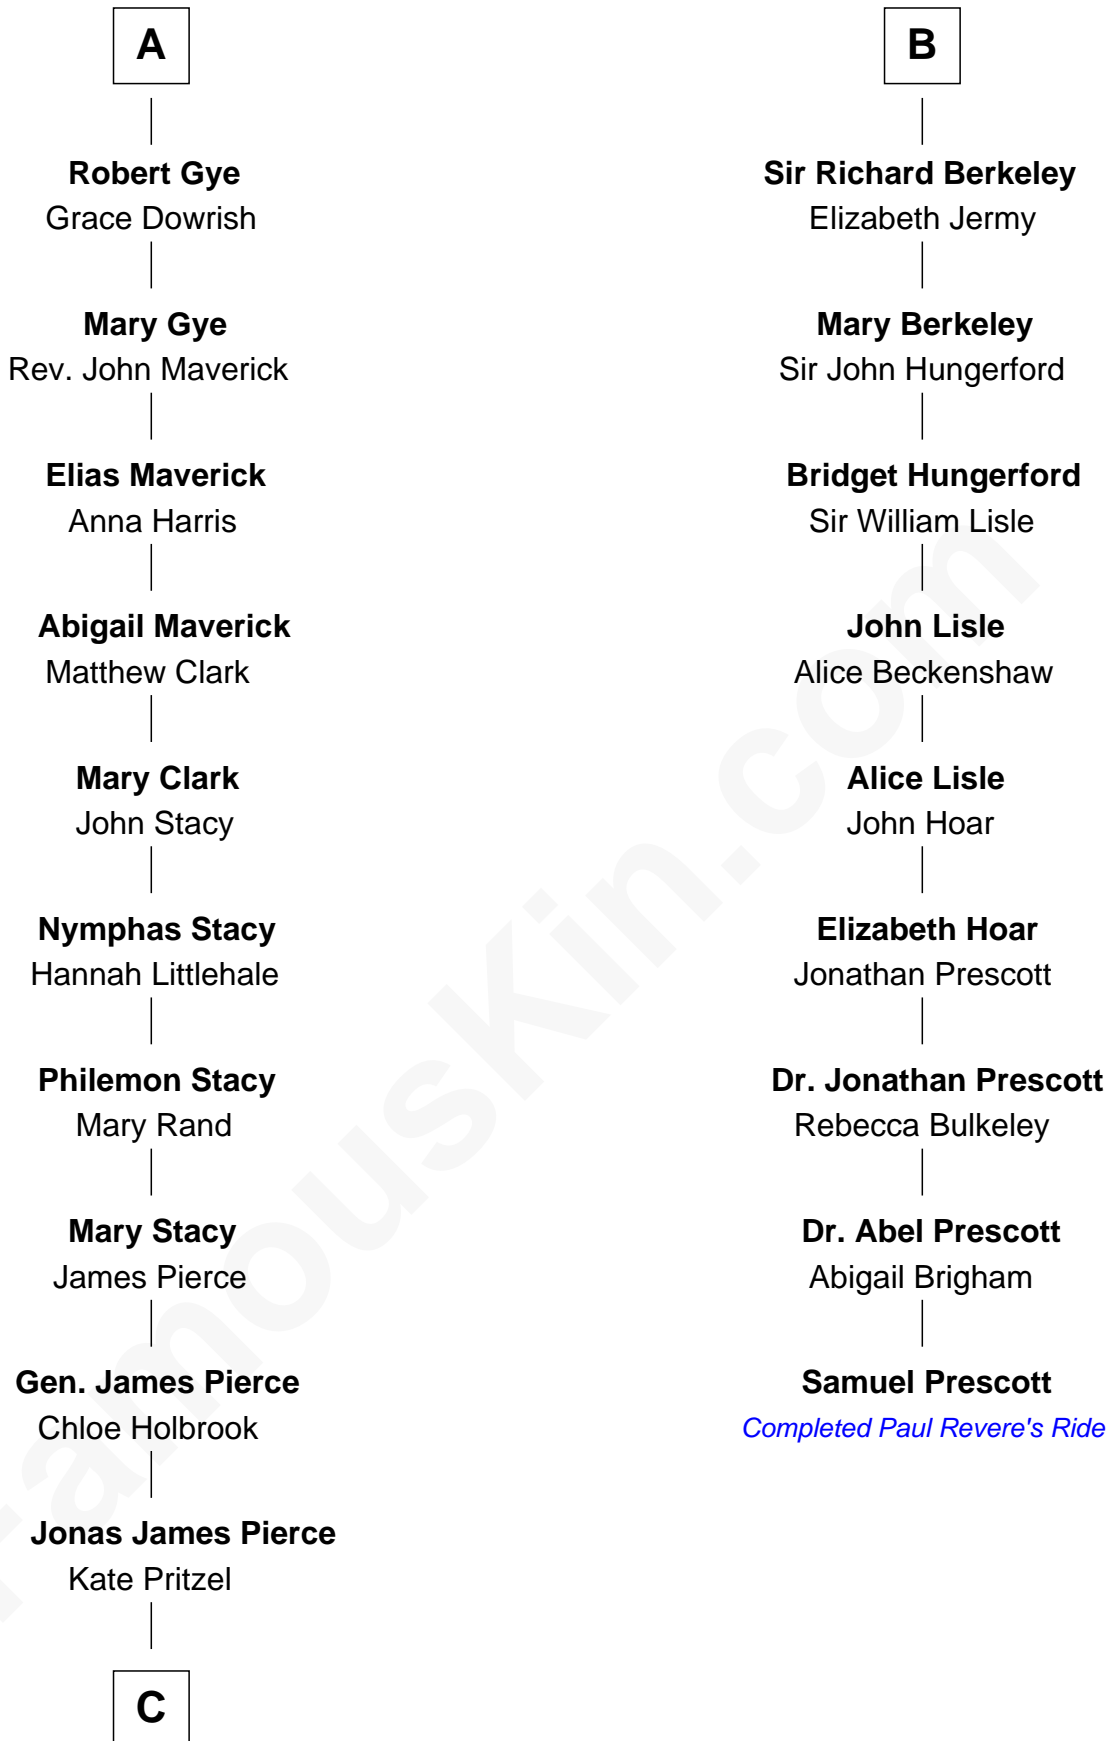

FamousKin.com Relationship Chart of

George W. Bush
43rd U.S. President

15th cousin 5 times removed of

Samuel Prescott

Completed Paul Revere's Midnight Ride

Edmund Fitzalan
Alice de Warenne

C

—
Scott Pierce
Mabel Marvin

—
Marvin Pierce
Pauline Robinson

—
Barbara Pierce
George Herbert Walker Bush

—
George W. Bush
43rd U.S. President

FamousKin.com