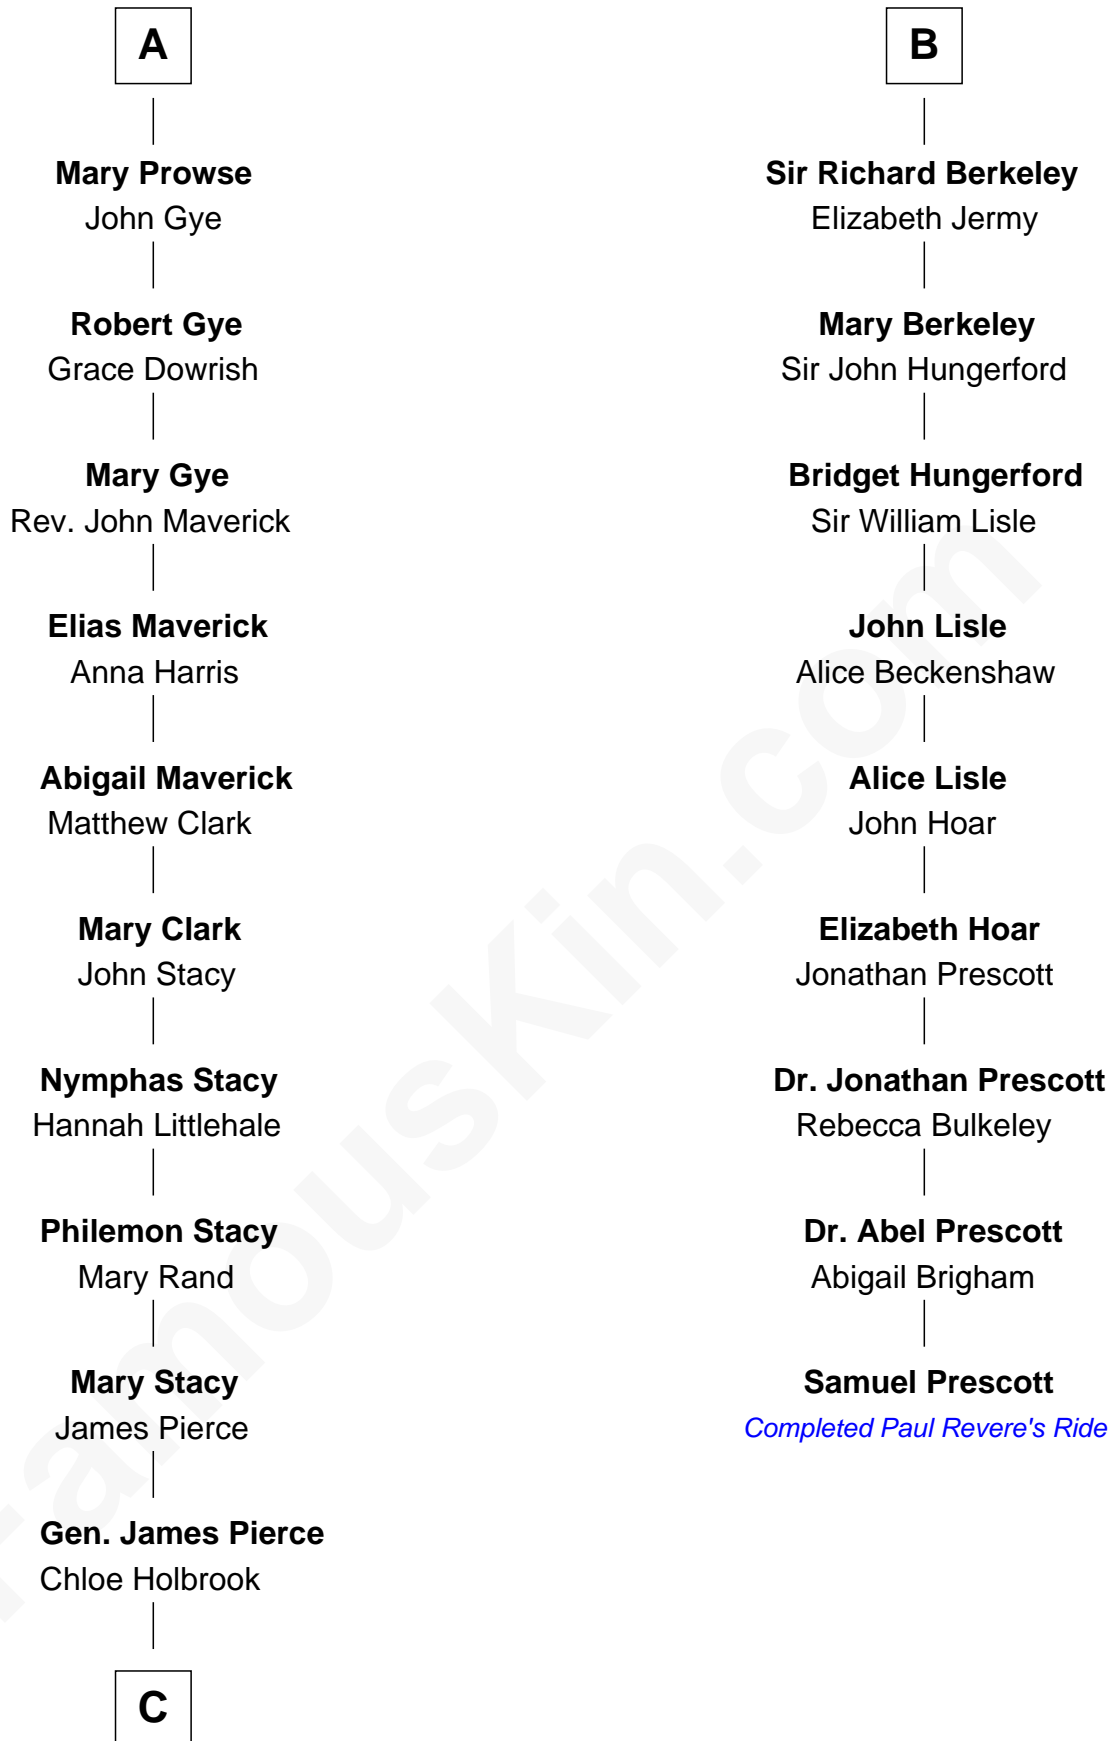

FamousKin.com
Relationship Chart of
George W. Bush
43rd U.S. President

15th cousin 6 times removed of
Samuel Prescott
Completed Paul Revere's Midnight Ride

C

Jonas James Pierce

Kate Pritzel

Scott Pierce

Mabel Marvin

Marvin Pierce

Pauline Robinson

Barbara Pierce

George Herbert Walker Bush

George W. Bush

43rd U.S. President

FamousKin.com