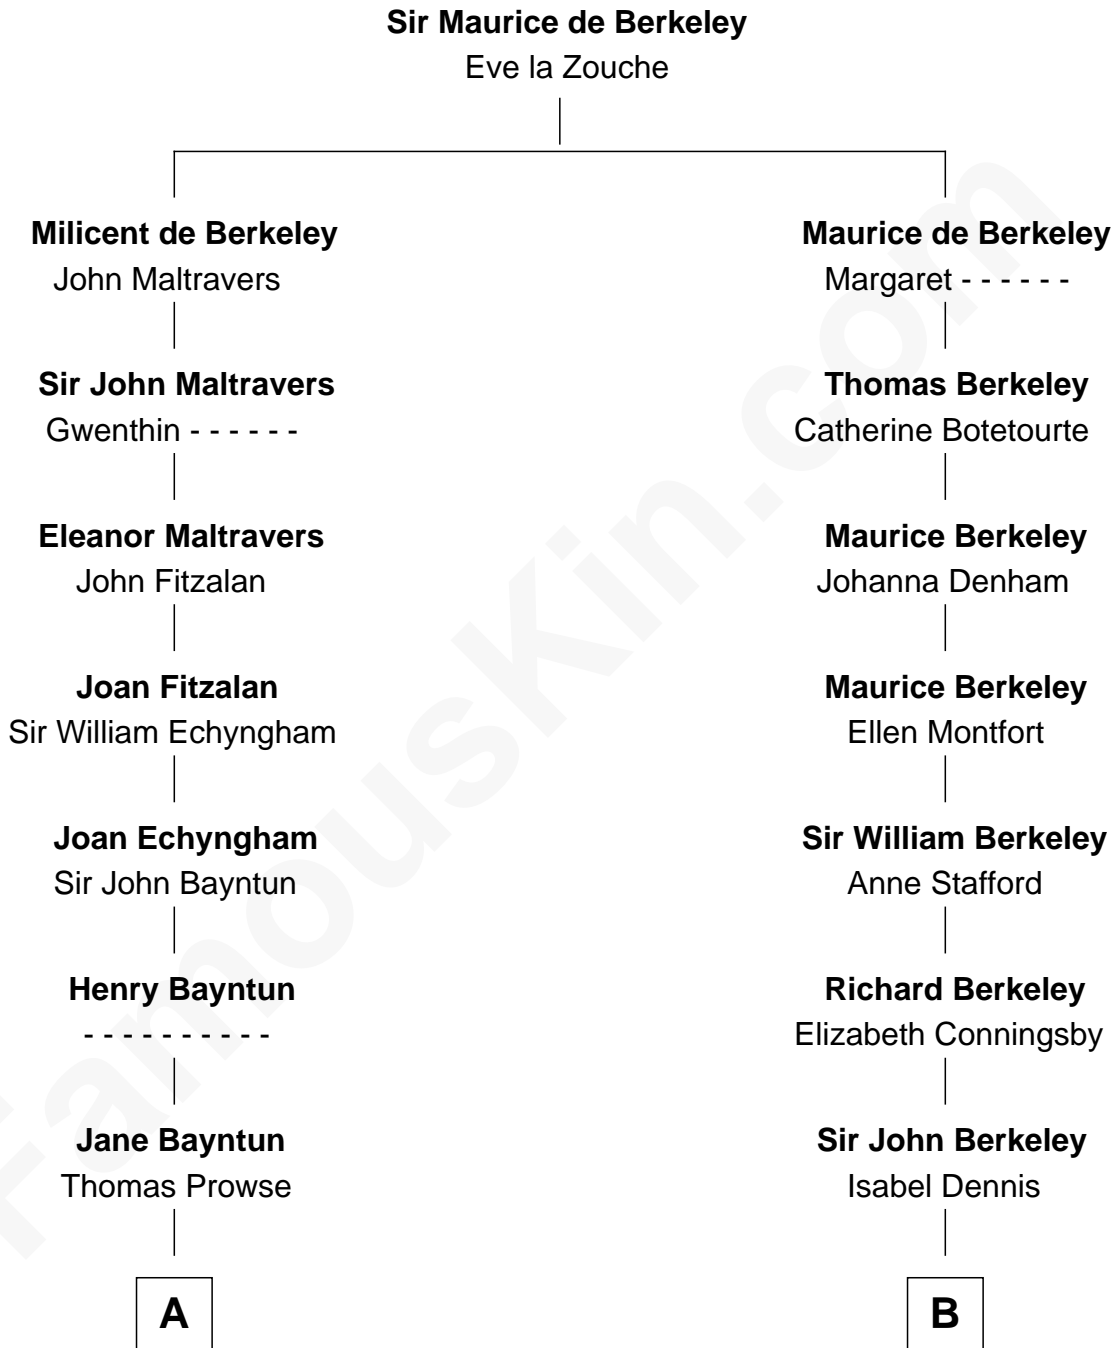

FamousKin.com
Relationship Chart of
George W. Bush
43rd U.S. President

15th cousin 6 times removed of
Samuel Prescott
Completed Paul Revere's Midnight Ride

C

Jonas James Pierce

Kate Pritzel

Scott Pierce

Mabel Marvin

Marvin Pierce

Pauline Robinson

Barbara Pierce

George Herbert Walker Bush

George W. Bush

43rd U.S. President

FamousKin.com