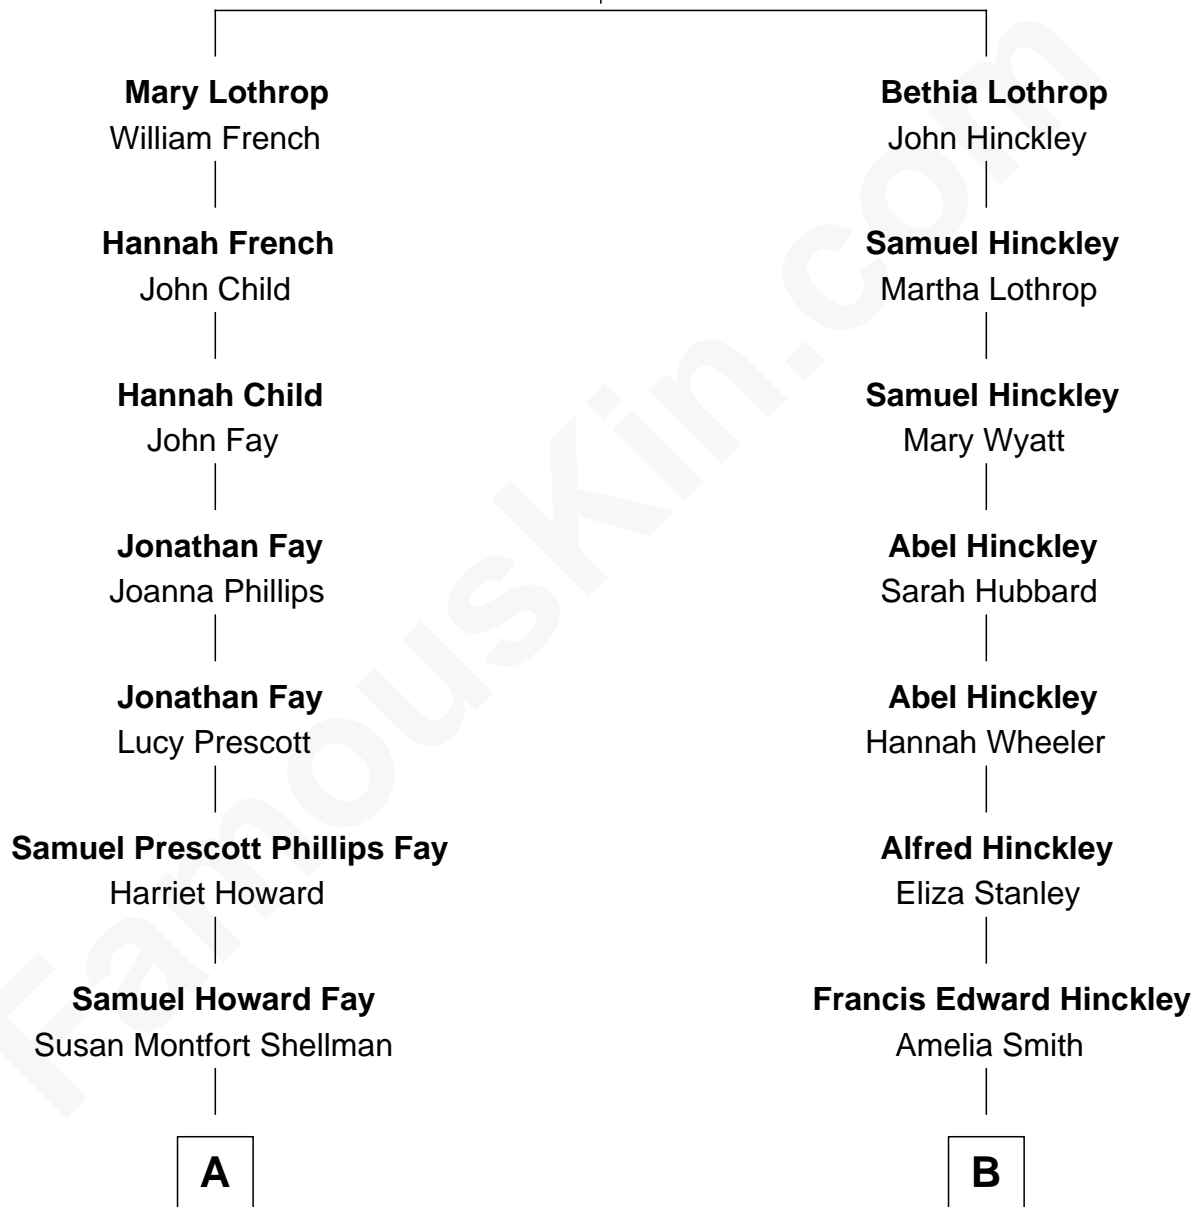

FamousKin.com Relationship Chart of

George W. Bush

43rd U.S. President

9th cousin 2 times removed of

John Hinckley, Jr.

Shot President Ronald Reagan

Thomas Lothrop

Sarah Learned

A

Harriet Eleanor Fay
Rev. James Smith Bush

Samuel Prescott Bush
Flora Sheldon

Prescott Sheldon Bush
Dorothy Wear Walker

George Herbert Walker Bush
Barbara Pierce

George W. Bush
43rd U.S. President

B

Percival Porter Hinckley
Katherine Avilla Warnock

John Warnock Hinckley
Jo Ann Moore

John Hinckley, Jr.
Shot President Ronald Reagan