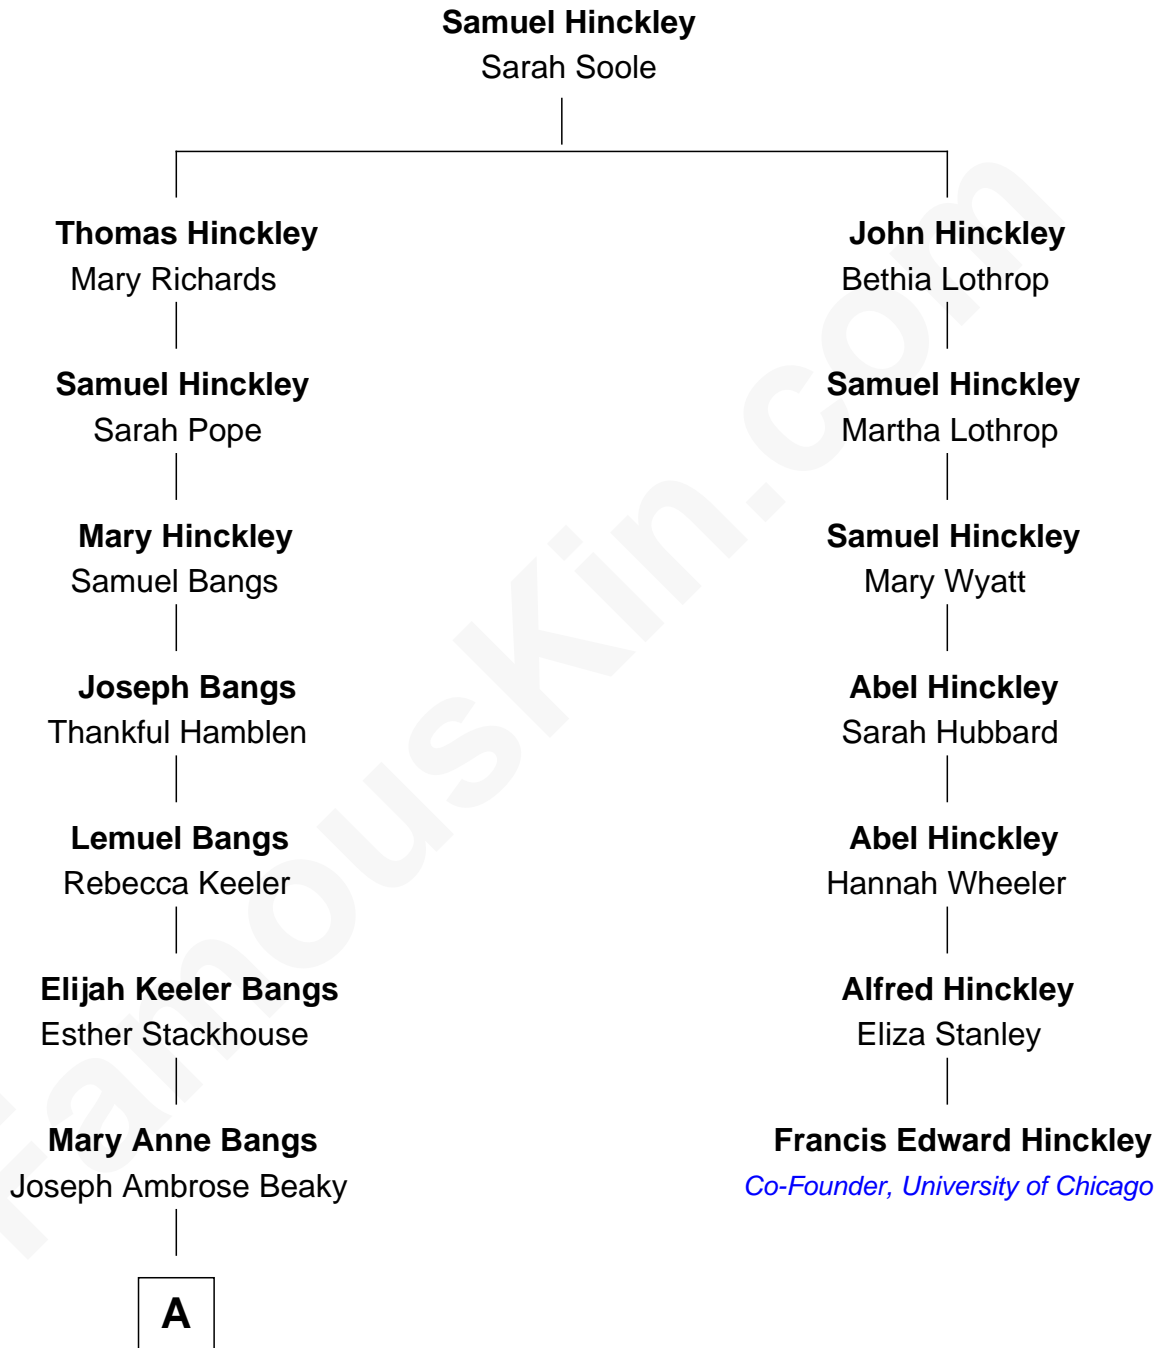

FamousKin.com
Relationship Chart of
George W. Bush
43rd U.S. President

University of Chicago

6th cousin 5 times removed of

Francis Edward Hinckley
Co-Founder, University of Chicago

A

—
Martha Adela Beaky

David Davis Walker

—
George Herbert Walker

Lucretia Wear

—
Dorothy Wear Walker

Prescott Sheldon Bush

—
George Herbert Walker Bush

Barbara Pierce

—
George W. Bush

43rd U.S. President