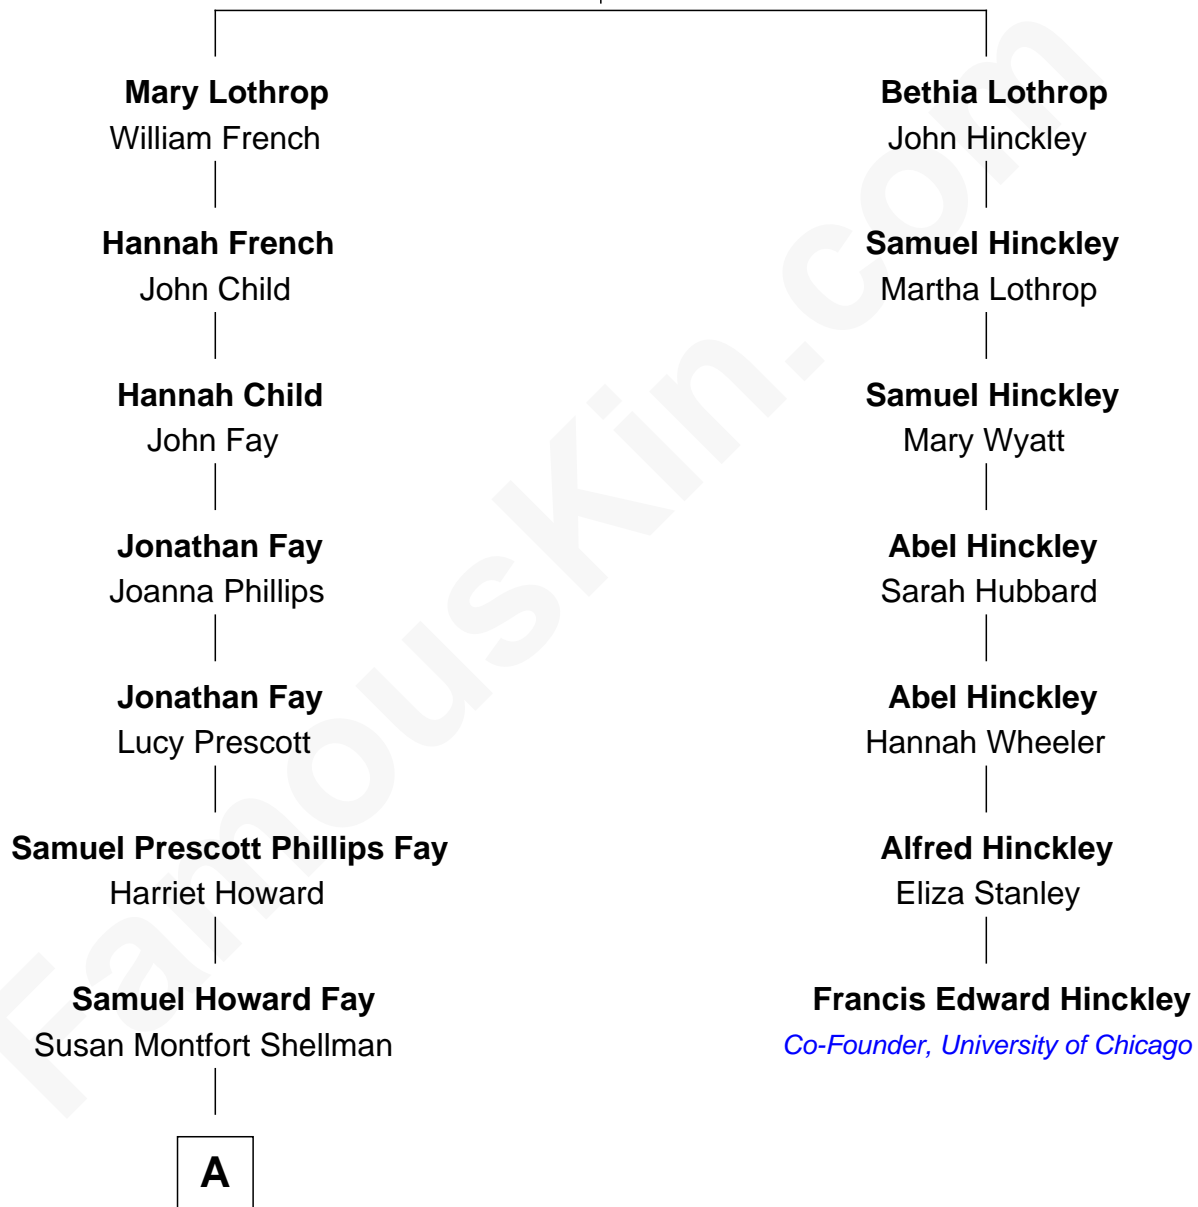

FamousKin.com Relationship Chart of

George W. Bush

43rd U.S. President

6th cousin 5 times removed of

Francis Edward Hinckley

Co-Founder, University of Chicago

University of Chicago

Thomas Lothrop

Sarah Learned

A

—
Harriet Eleanor Fay
Rev. James Smith Bush

—
Samuel Prescott Bush
Flora Sheldon

—
Prescott Sheldon Bush
Dorothy Wear Walker

—
George Herbert Walker Bush
Barbara Pierce

—
George W. Bush
43rd U.S. President