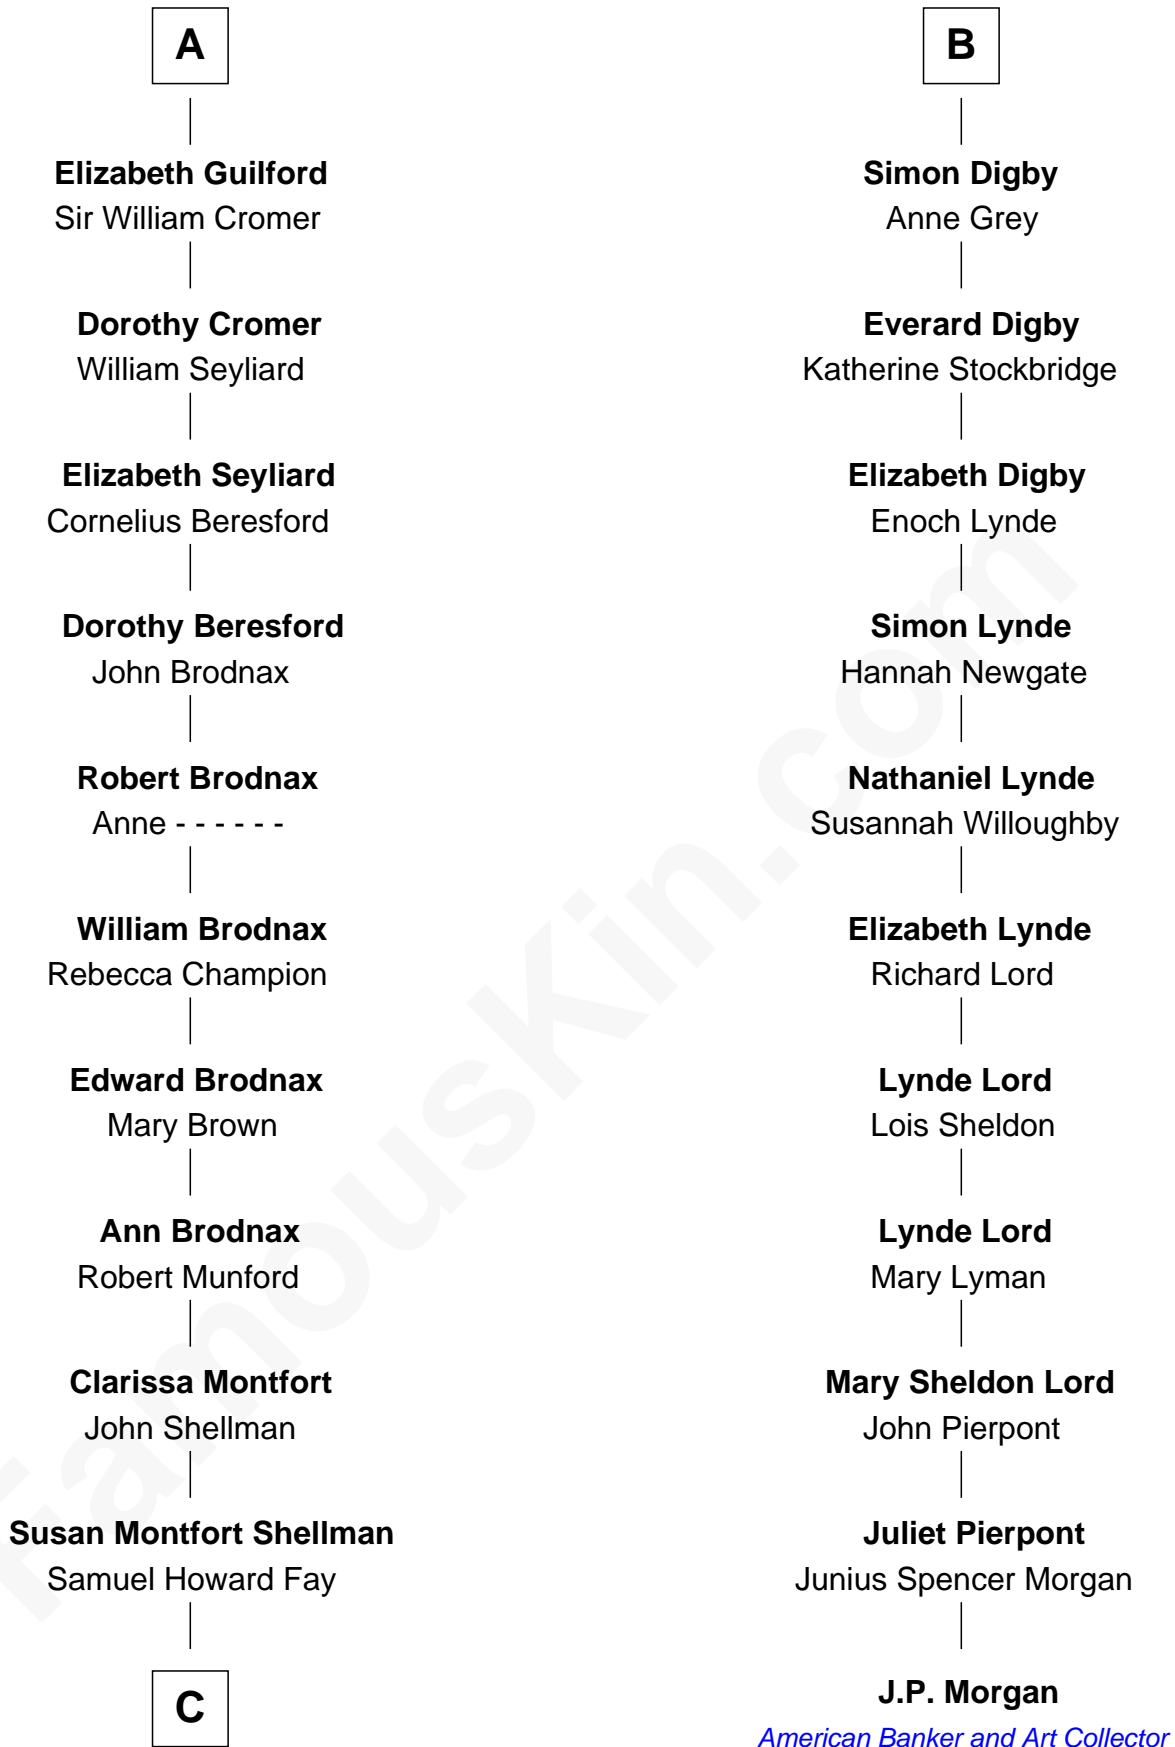

FamousKin.com
Relationship Chart of
George W. Bush
43rd U.S. President

17th cousin 4 times removed of
J.P. Morgan
American Banker and Art Collector

C

—
Harriet Eleanor Fay
Rev. James Smith Bush

—
Samuel Prescott Bush
Flora Sheldon

—
Prescott Sheldon Bush
Dorothy Wear Walker

—
George Herbert Walker Bush
Barbara Pierce

—
George W. Bush
43rd U.S. President

FamousKin.com