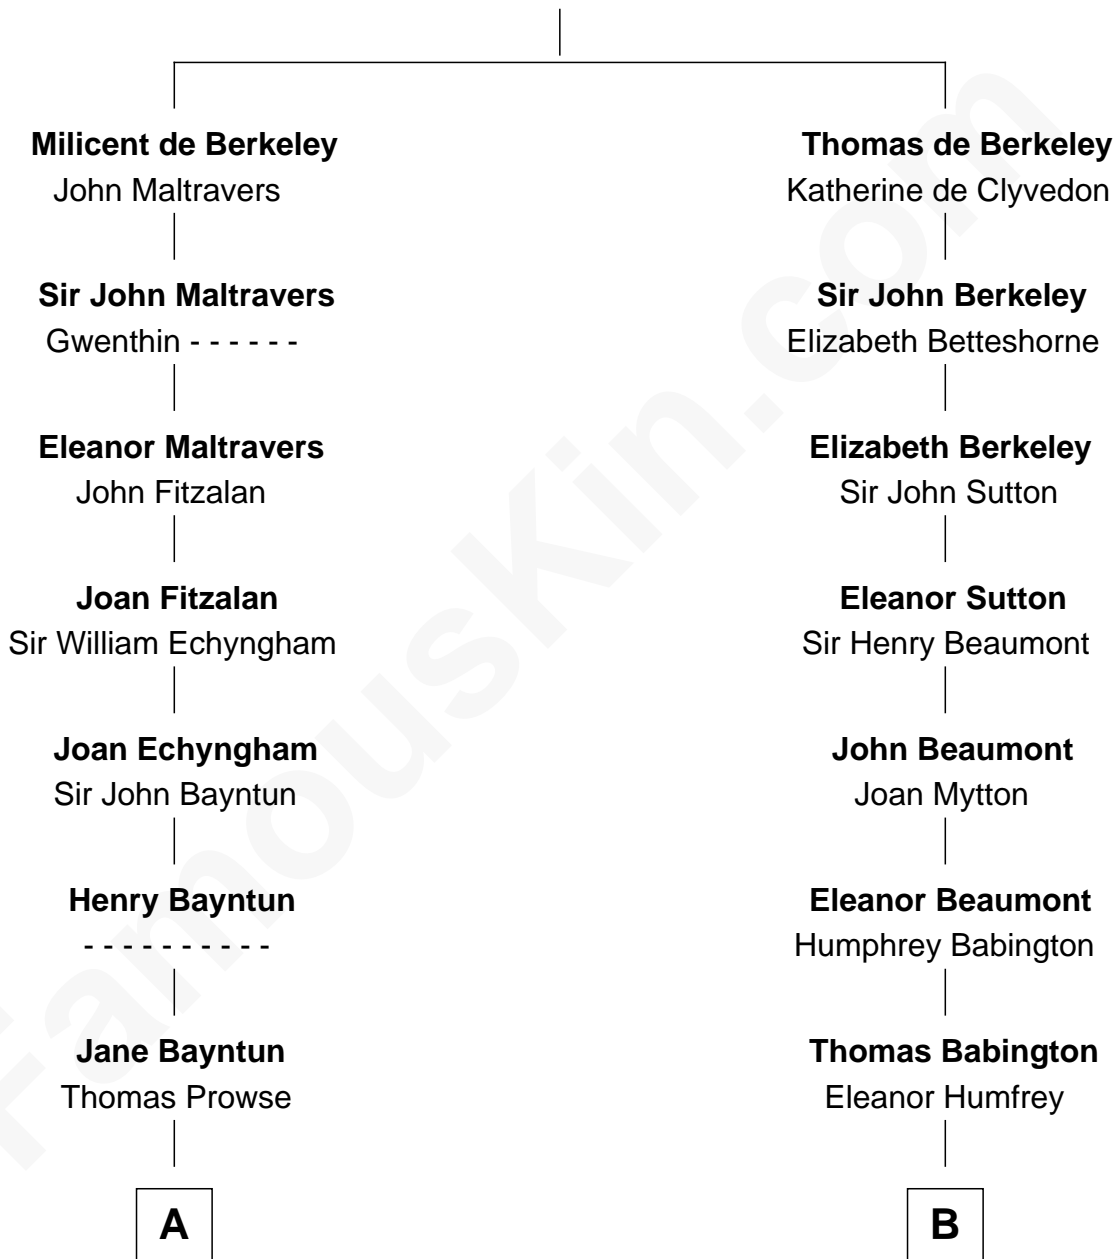

# FamousKin.com Relationship Chart of

**George W. Bush**  
43rd U.S. President

21st cousin of

**John Dye**

TV and Movie Actor - "Touched by an Angel"

**Sir Maurice de Berkeley**

Eve la Zouche

**C**

**Jonas James Pierce**

Kate Pritzel

**Scott Pierce**

Mabel Marvin

**Marvin Pierce**

Pauline Robinson

**Barbara Pierce**

George Herbert Walker Bush

**George W. Bush**

*43rd U.S. President*

**D**

**Felix M. Duvall**

Margaret E. Molloy

**Robert Louis Duvall**

Edith Clara Tippet

**John Louis Duvall**