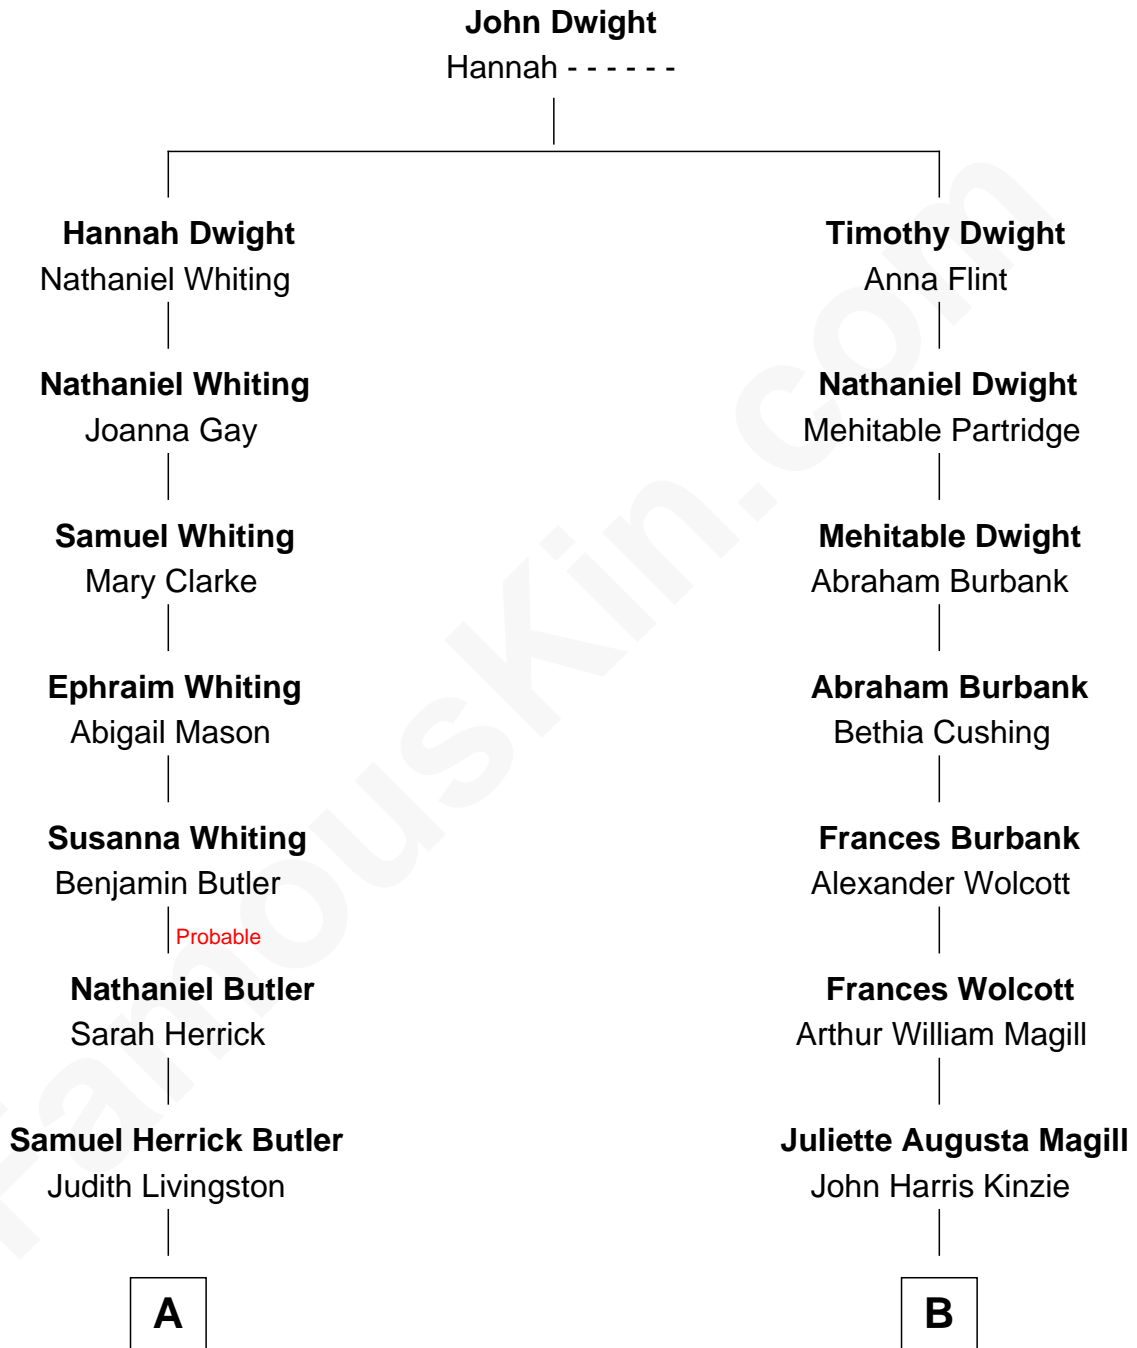

FamousKin.com Relationship Chart of

George W. Bush
43rd U.S. President

8th cousin 4 times removed of

Juliette Gordon Low
Founder of the Girl Scouts

A

Cortland Philip Livingston Butler

Elizabeth Slade Pierce

Mary Elizabeth Butler

Robert Emmet Sheldon

Flora Sheldon

Samuel Prescott Bush

Prescott Sheldon Bush

Dorothy Wear Walker

George Herbert Walker Bush

Barbara Pierce

George W. Bush

43rd U.S. President

B

Eleanor Lytle Kinzie

William Washington Gordon

Juliette Gordon Low

Founder of the Girl Scouts