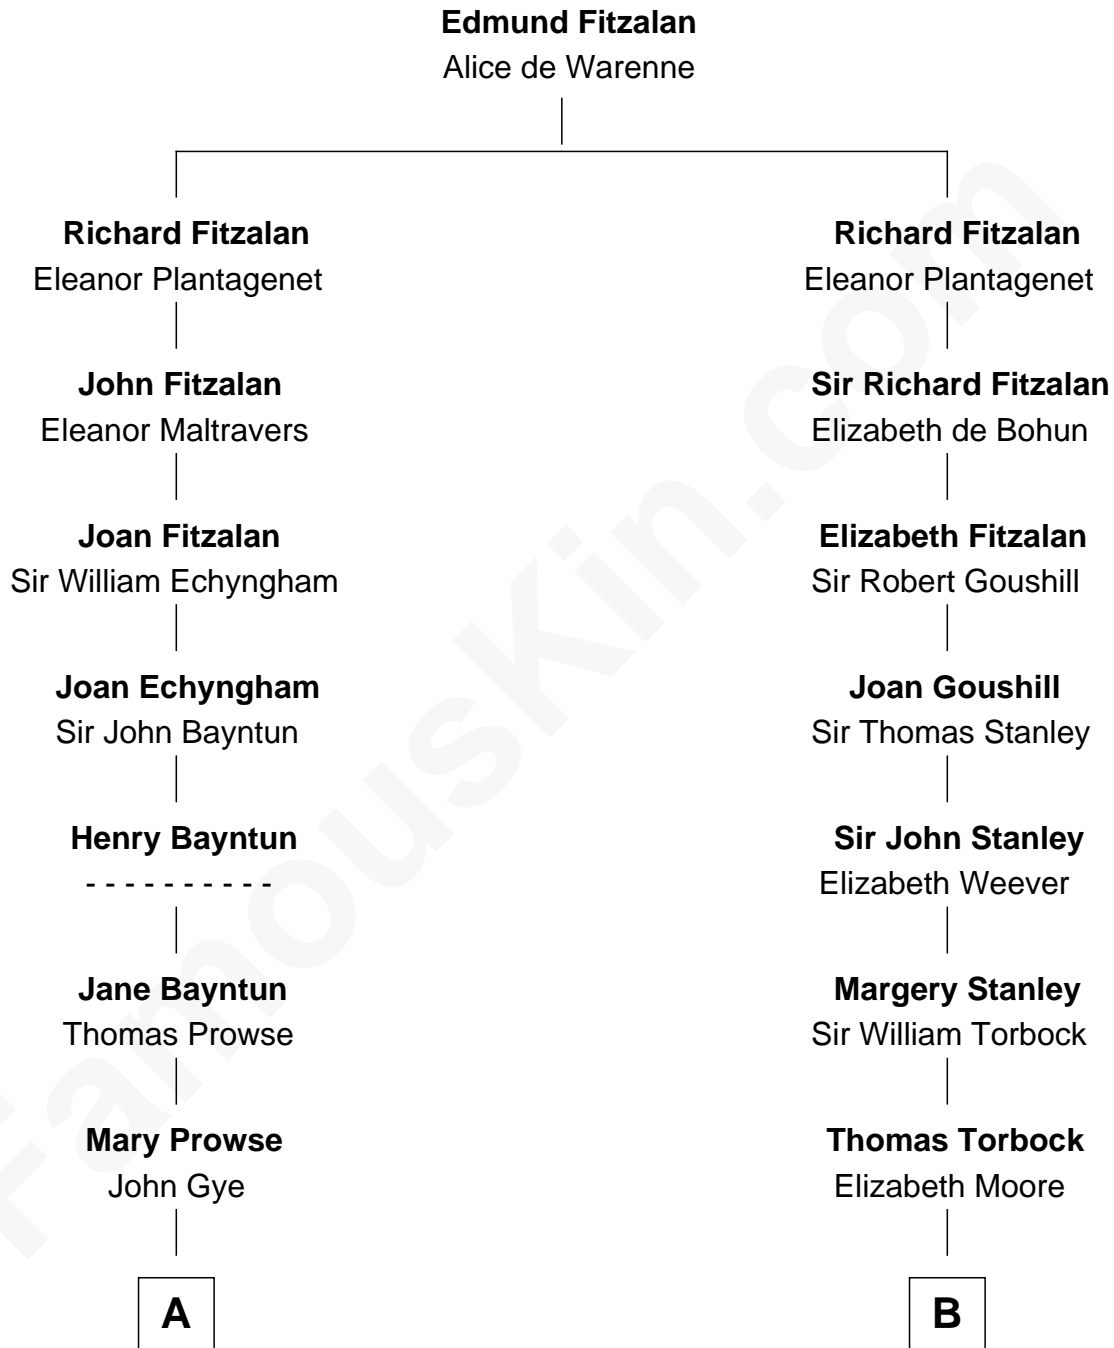

FamousKin.com
Relationship Chart of
George W. Bush
43rd U.S. President

18th cousin 2 times removed of
Juliette Gordon Low
Founder of the Girl Scouts

A

Robert Gye
Grace Dowrish

Mary Gye
Rev. John Maverick

Elias Maverick
Anna Harris

Abigail Maverick
Matthew Clark

Mary Clark
John Stacy

Nymphas Stacy
Hannah Littlehale

Philemon Stacy
Mary Rand

Mary Stacy
James Pierce

Gen. James Pierce
Chloe Holbrook

Jonas James Pierce
Kate Pritzel

C

B

William Torbock
Catherine Gerard

Margaret Torbock
Oliver Mainwaring

Oliver Mainwaring
Prudence Ashe

Oliver Mainwaring
Hannah Raymond

Love Mainwaring
John Richards

George Richards
Hester Hough

Mary Richards
Alexander Wolcott